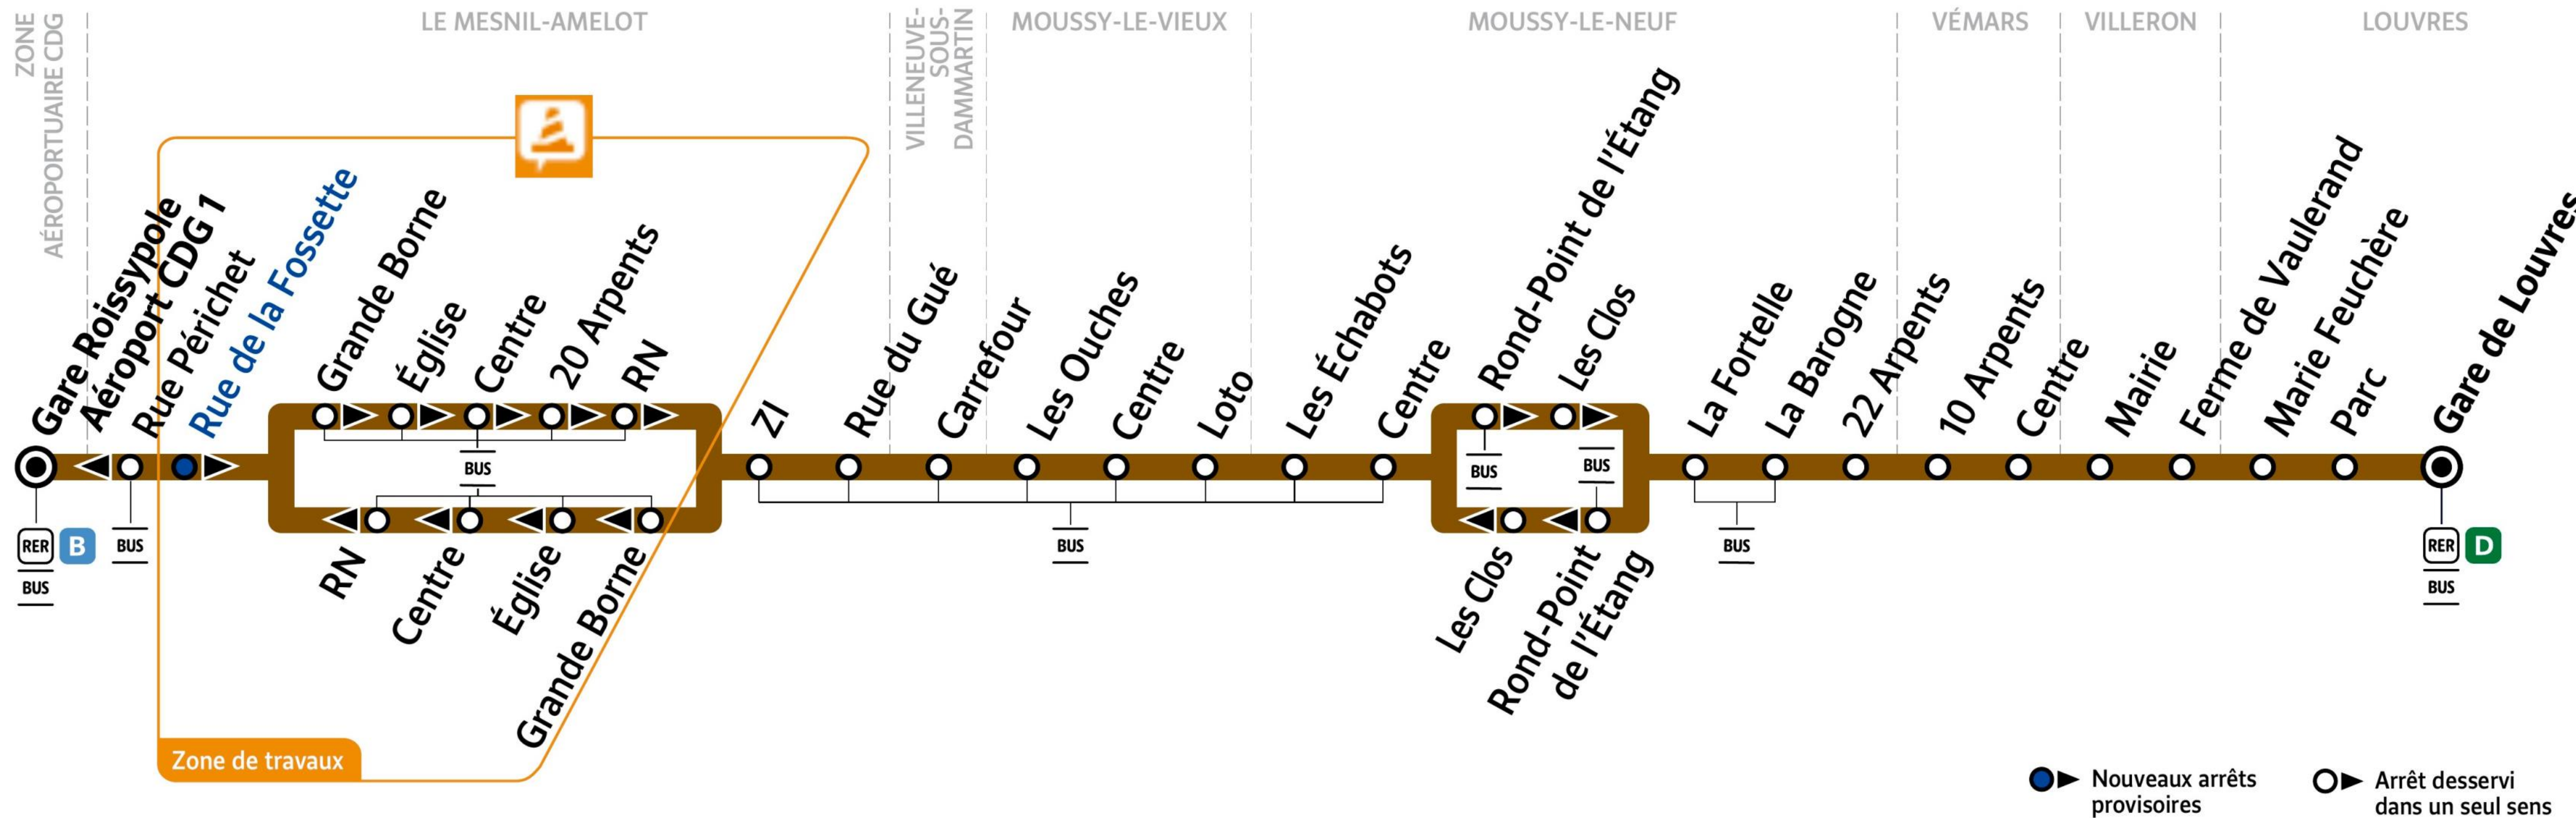

# Paris Bus 702 line for Charles de Gaulle Airport

Gare de Roissypole Airport CDG 1 to Gare de Louvres bus route map with stops and transport connections

Via - [EUtouring.com](http://EUtouring.com)  
Reproduced with Permission

helping you discover more of Paris

**BUS** **702**

Paris Public Transport

[Paris Transport Systems](#)

Related transport maps

-  [Paris Metro Maps](#)
-  [RER train lines](#)
-  [Paris buses](#)
-  [Tramway lines](#)
-  [CDG Airport shuttle services](#)
-  [Orly Airport shuttle services](#)

EUtouring.com

discovering more of Paris France

**ZONE 5**