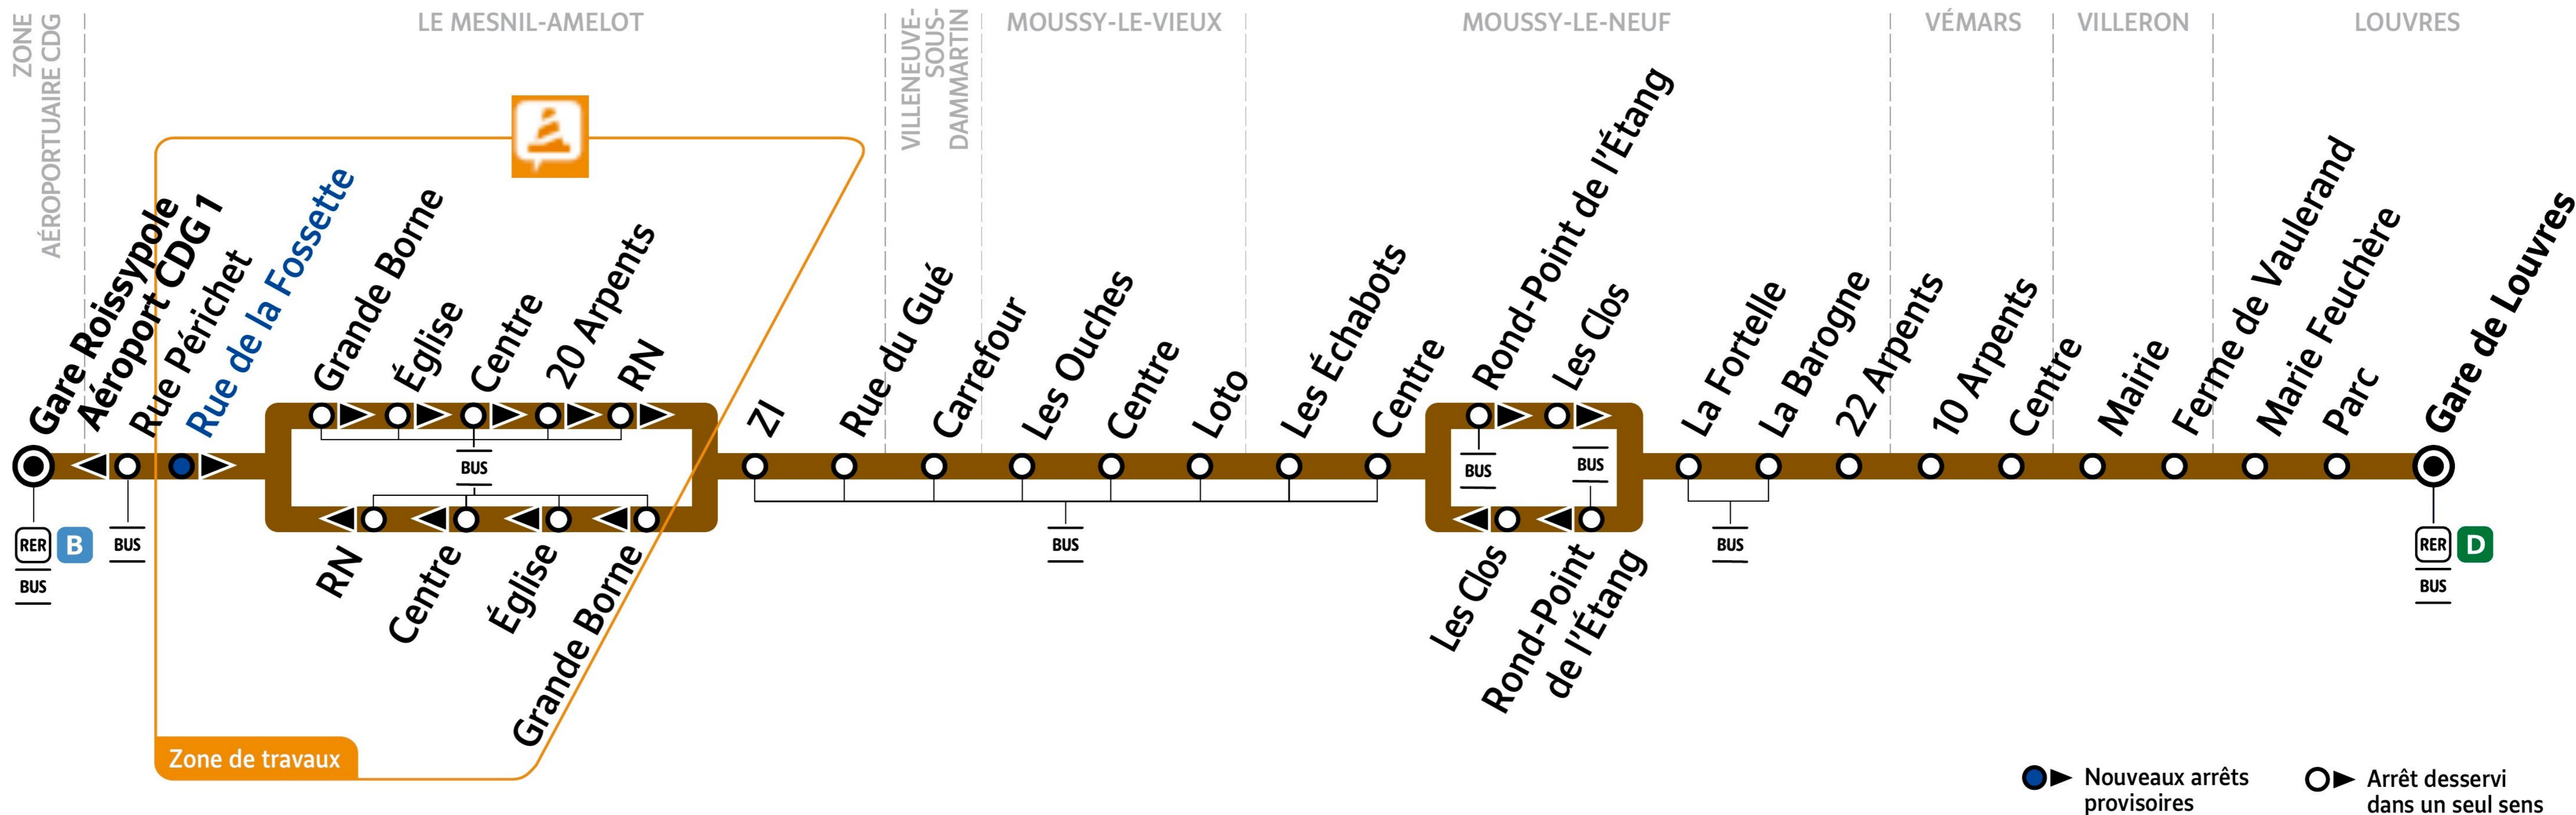

# Paris Bus 702 line for Charles de Gaulle Airport

Gare de Roissy-pole Airport CDG 1 to Gare de Louvres bus route map with stops and transport connections

Via - [EUtouring.com](http://EUtouring.com)  
Reproduced with Permission

helping you discover more of Paris

**BUS** **702**  
Paris Public Transport

[Paris Transport Systems](#)

Related transport maps

- [Paris Metro Maps](#)
- [RER train lines](#)
- [Paris buses](#)
- [Tramway lines](#)
- [CDG Airport shuttle services](#)
- [Orly Airport shuttle services](#)

EUtouring.com

discovering more of Paris France

**ZONE 5**