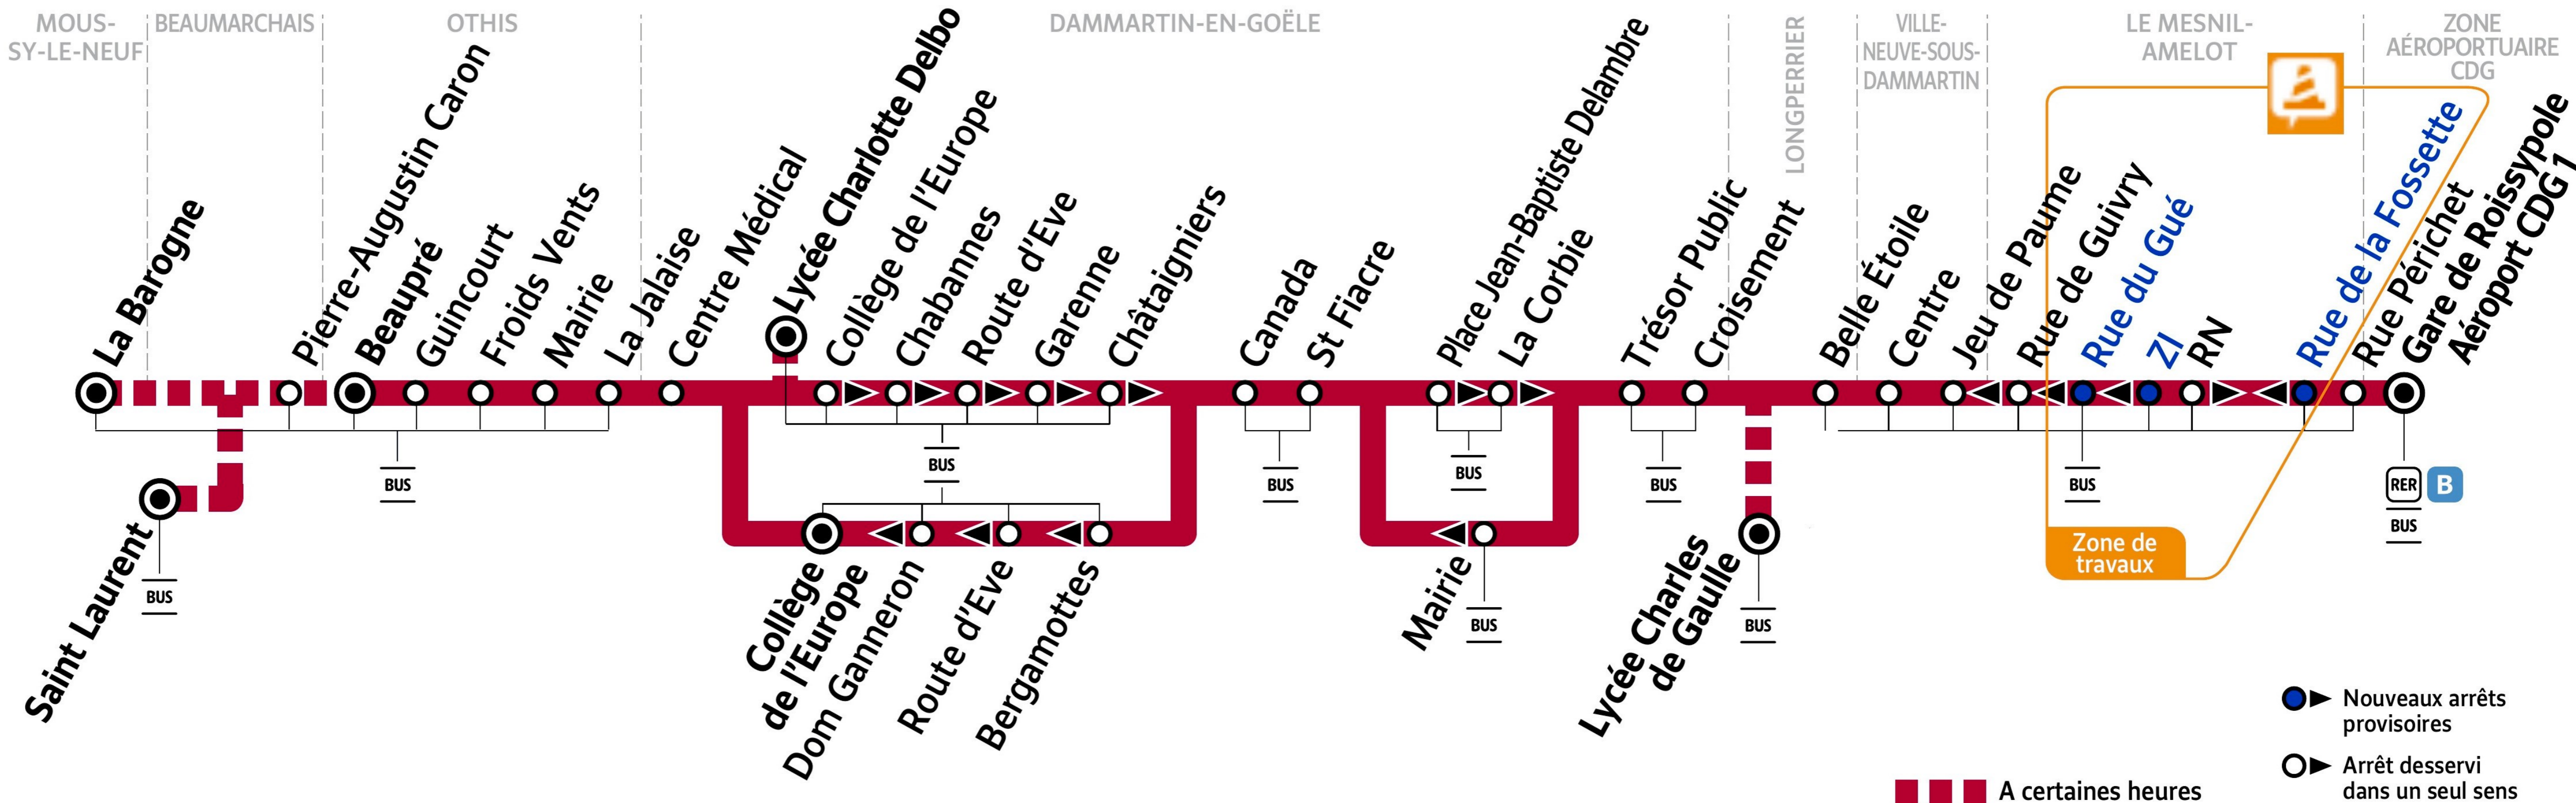

Paris Bus 701 line for Charles de Gaulle Airport

Gare de Roissy-pole Airport CDG 1 to Othis Beaupre and Moussy-Le-Neuf La Barogne bus route map with stops and transport connections

Via - EUtouring.com
Reproduced with Permission

helping you discover more of Paris

BUS **701**

Paris Public Transport

[Paris Transport Systems](#)

Related transport maps

-  [Paris Metro Maps](#)
-  [RER train lines](#)
-  [Paris buses](#)
-  [Tramway lines](#)
-  [CDG Airport shuttle services](#)
-  [Orly Airport shuttle services](#)

EUtouring.com

discovering more of Paris France

ZONE 5

-  Nouveaux arrêts provisoires
-  Arrêt desservi dans un seul sens

 A certaines heures