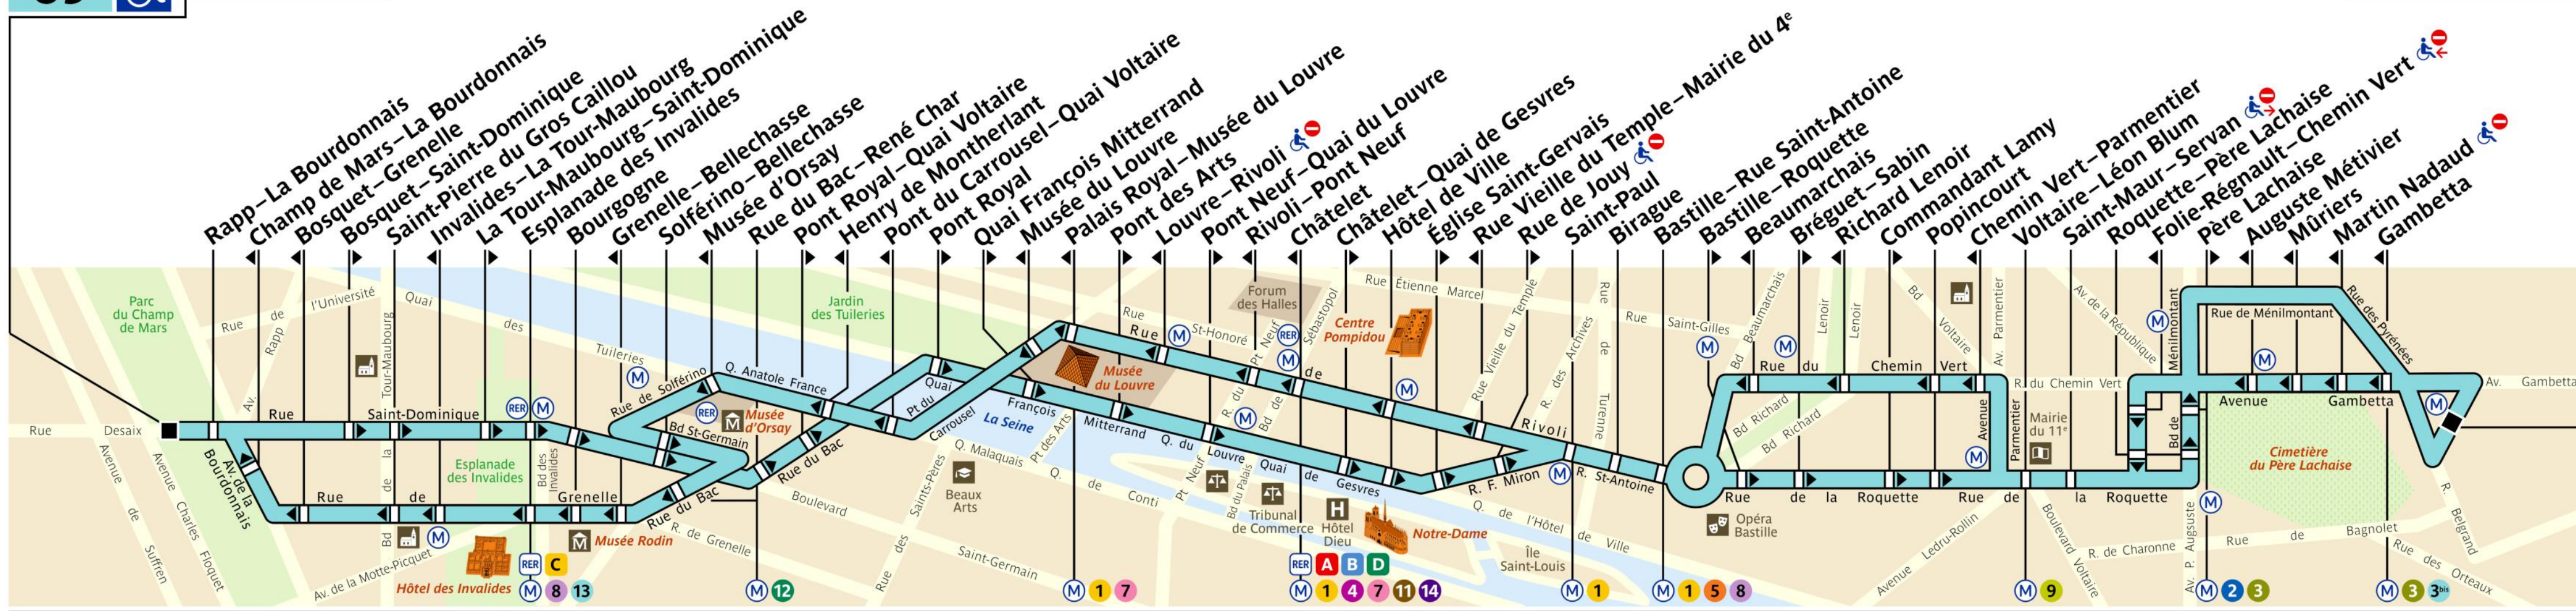

RATP Paris bus 69 line

Champ de Mars to Gambetta - Japon bus route map with stops and transport connections

Via - EUtouring.com
Reproduced with Permission

helping you discover more of Paris

69

Paris Public Transport

Paris Transport Systems

Related transport maps

- [Paris Metro Maps](#)
- [RER train lines](#)
- [Paris buses](#)
- [Tramway lines](#)
- [CDG Airport shuttle services](#)
- [Orly Airport shuttle services](#)

69

Champ de Mars

Gambetta - Japon

LIGNE EXPLOITÉE PAR LA RATP

ZONE TARIFAIRE 1

PLB • 69 • CML/IVD/IVM - CP • PROPRIÉTÉ DE LA RATP • REPRODUCTION INTERDITE • 03.2022