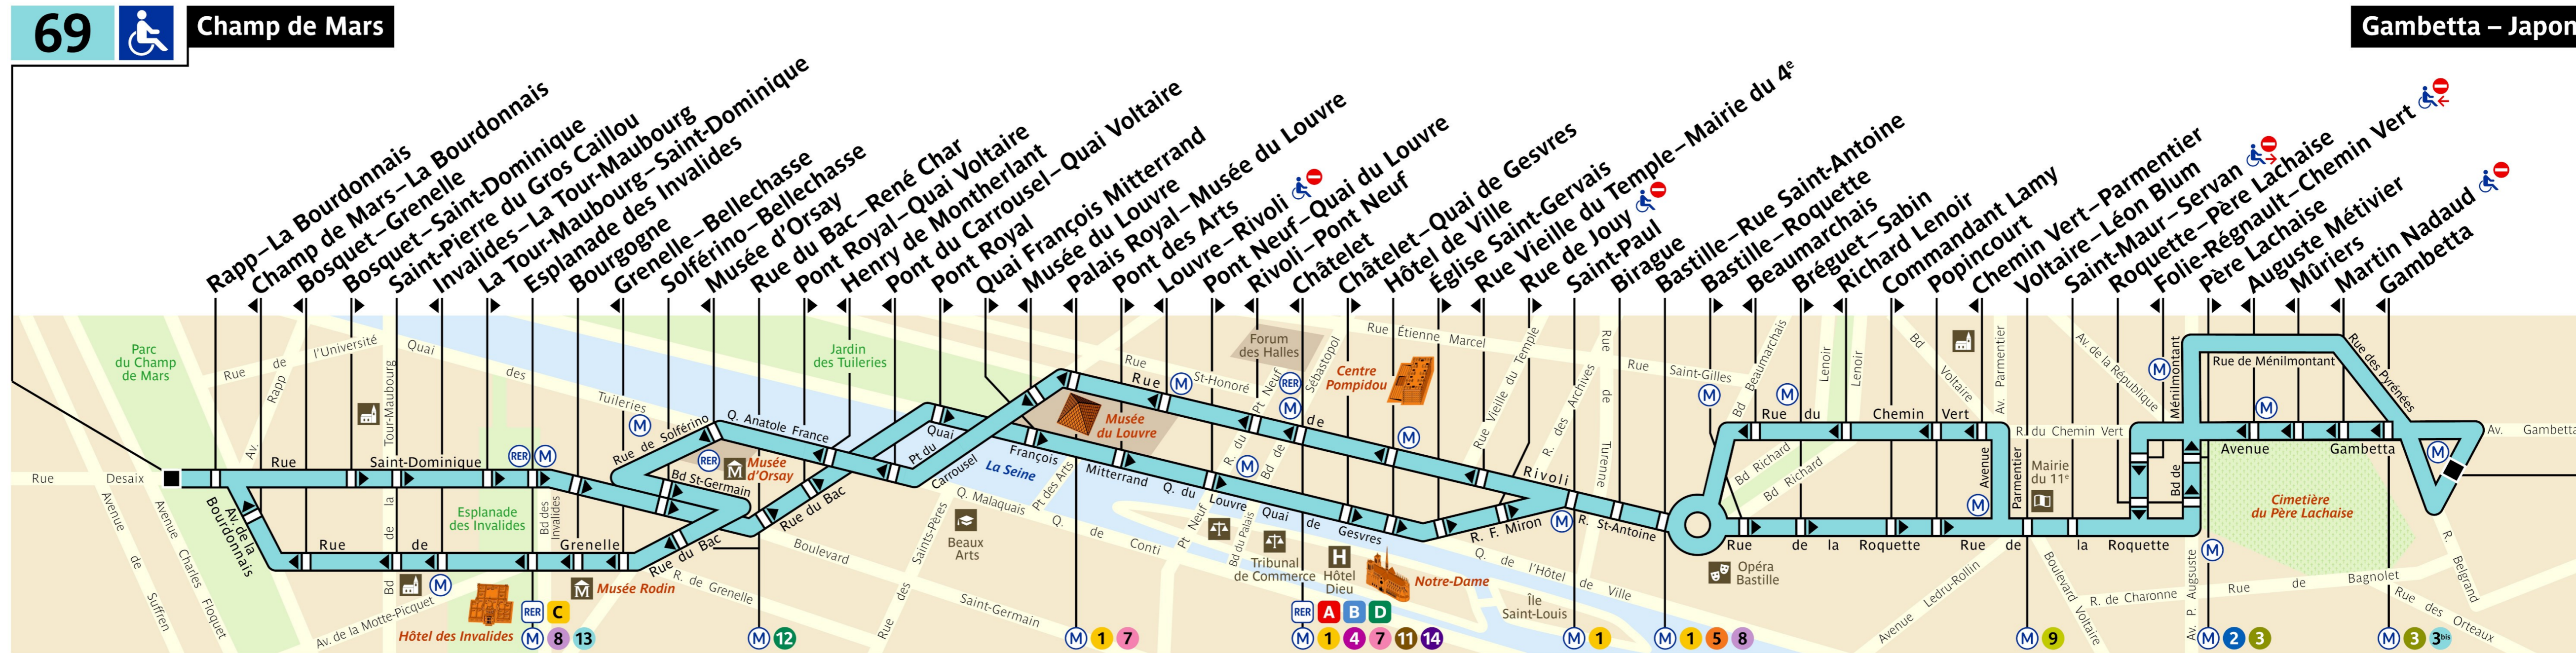

RATP Paris bus 69 line

Champ de Mars to Gambetta - Japon bus route map with stops and transport connections

Via - EUtouring.com

Reproduced with Permission

helping you discover more of Paris

69

69

Champ de Mars

Gambetta - Japon

Paris Public Transport

Paris Transport Systems

Related transport maps

- Paris Metro Maps
- RER train lines
- Paris buses
- Tramway lines
- CDG Airport shuttle services
- Orly Airport shuttle services

EUtouring.com
discovering more of Paris France

LIGNE EXPLOITÉE PAR LA RATP

ZONE TARIFAIRE 1

PLB • 69 • CML/IVD/IVM - CP • PROPRIÉTÉ DE LA RATP • REPRODUCTION INTERDITE • 03.2022