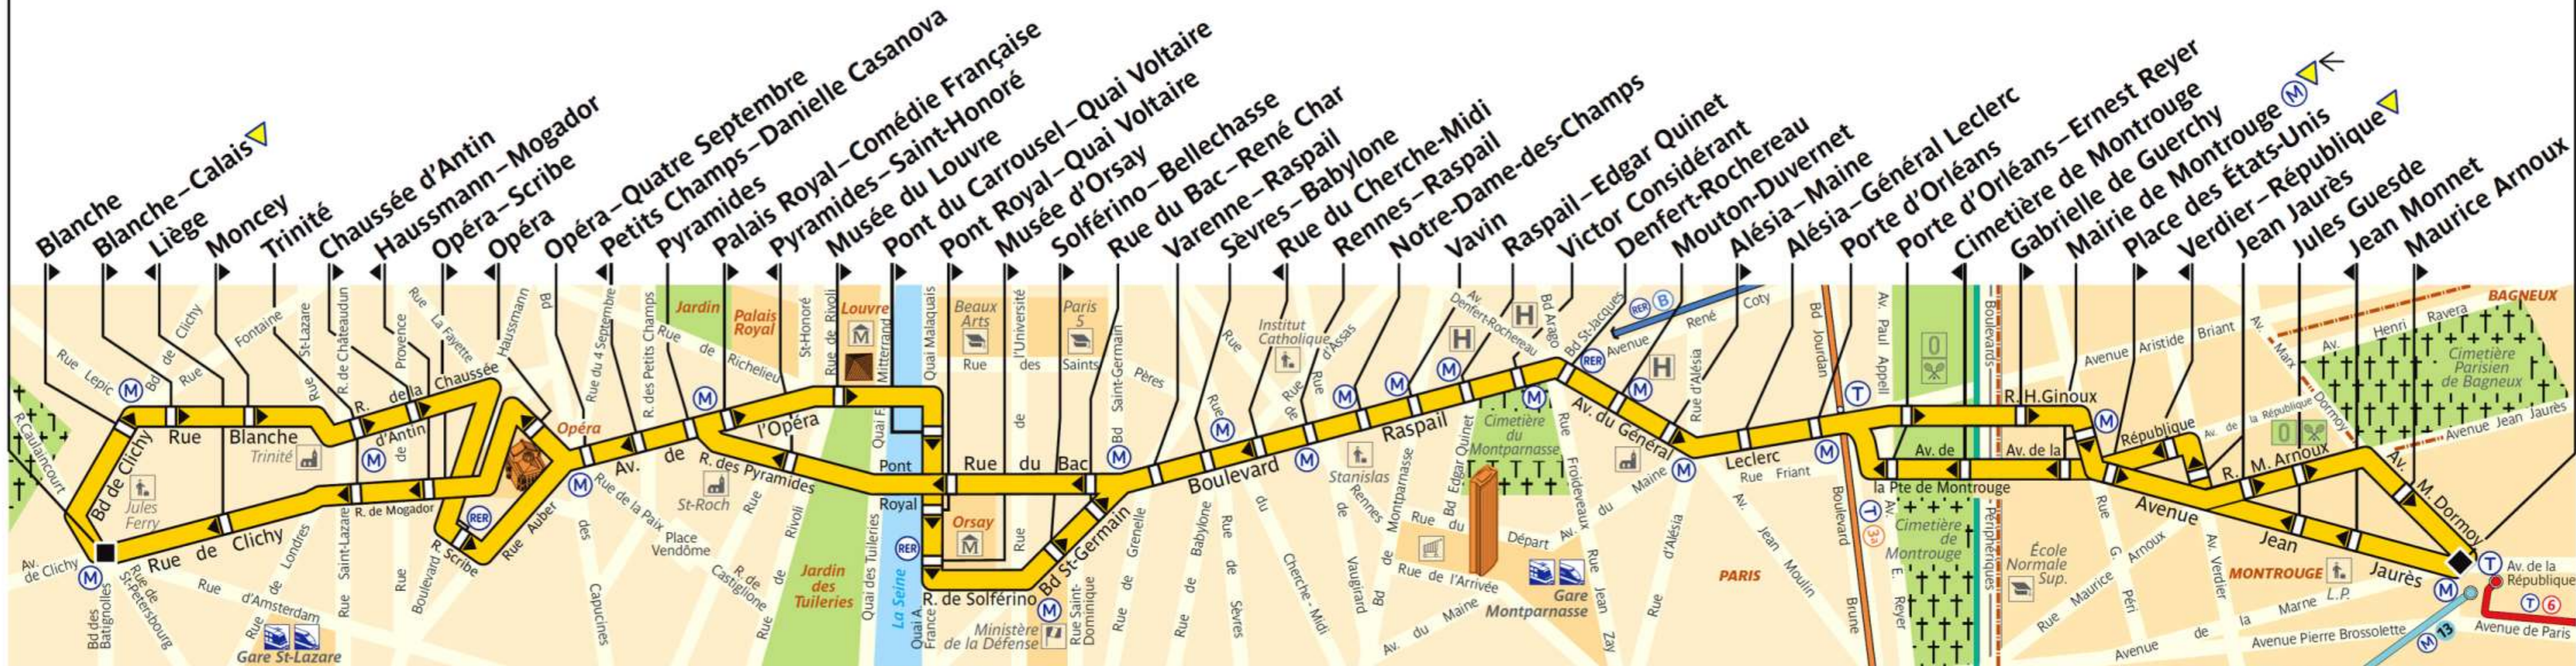

68

ratp.fr

applis RATP

32 46

RATP Paris Bus 68

Via - EUtouring.com
Reproduced with Permission

Arrêt non accessible
aux UFR

Place de Clichy

Châtillon-Montrouge