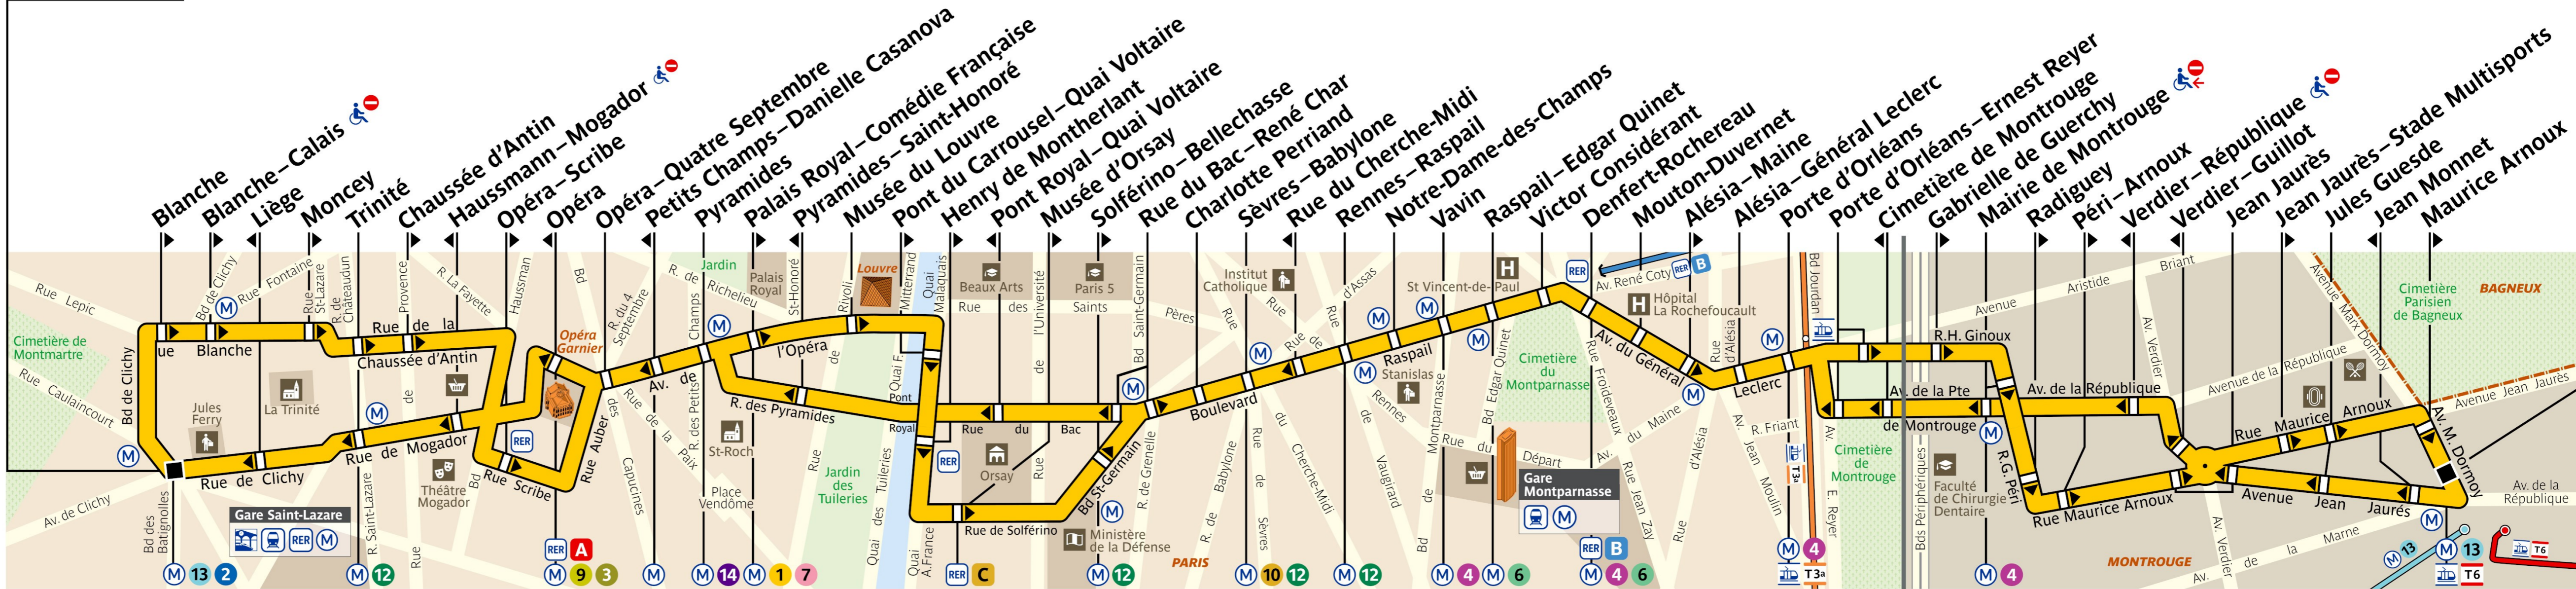

# RATP Paris bus 68 map

From Place de Clichy to Chatillon Montrouge bus route map with stops and transport connections

Via - [EUtouring.com](http://EUtouring.com)

Reproduced with Permission

helping you discover more of Paris

## Place de Clichy

LIGNE EXPLOITÉE PAR LA RATP