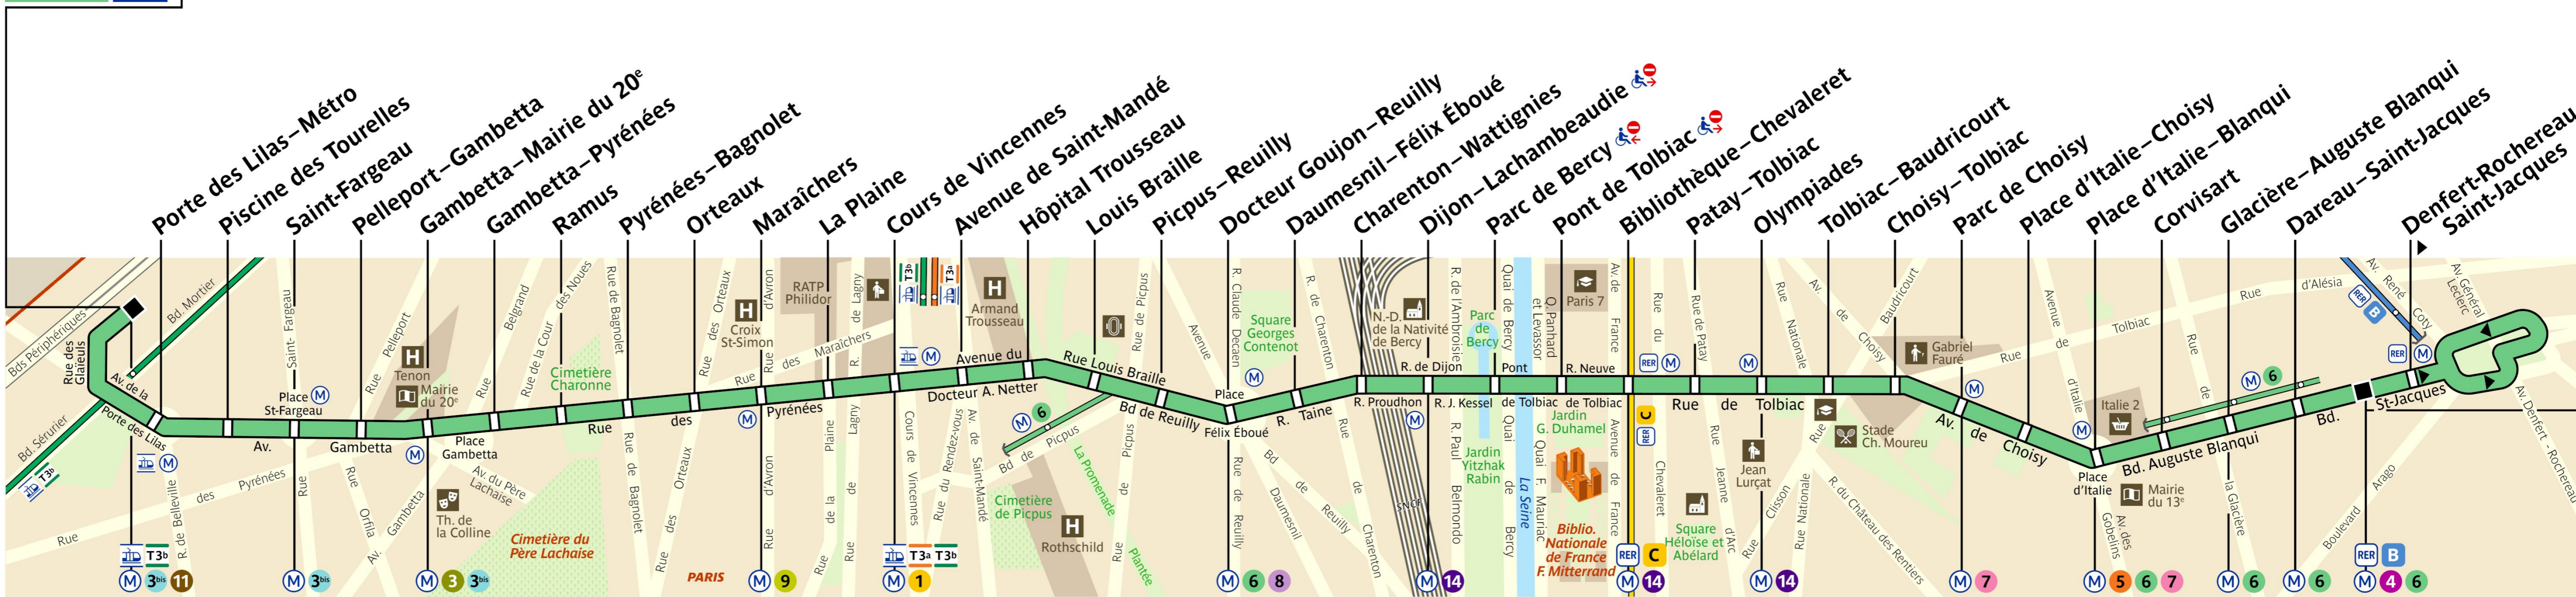

RATP Paris bus 64 map

From Porte des Lilas to Denfert-Rochereau bus route map with stops and transport connections

Via - EUtouring.com
Reproduced with Permission
helping you discover more of Paris

64

Paris Public Transport

[Paris Transport Systems](#)

Related transport maps

- [Paris Metro Maps](#)
- [RER train lines](#)
- [Paris buses](#)
- [Tramway lines](#)
- [CDG Airport shuttle services](#)
- [Orly Airport shuttle services](#)

EUtouring.com

Discovering more of Paris France

64 **Porte des Lilas**

Denfert-Rochereau

ZONE TARIFAIRE 1

LIGNE EXPLOITÉE PAR LA RATP

64 - 11 2020 - CP - PROPRIÉTÉ DE LA RATP - REPRODUCTION INTERDITE