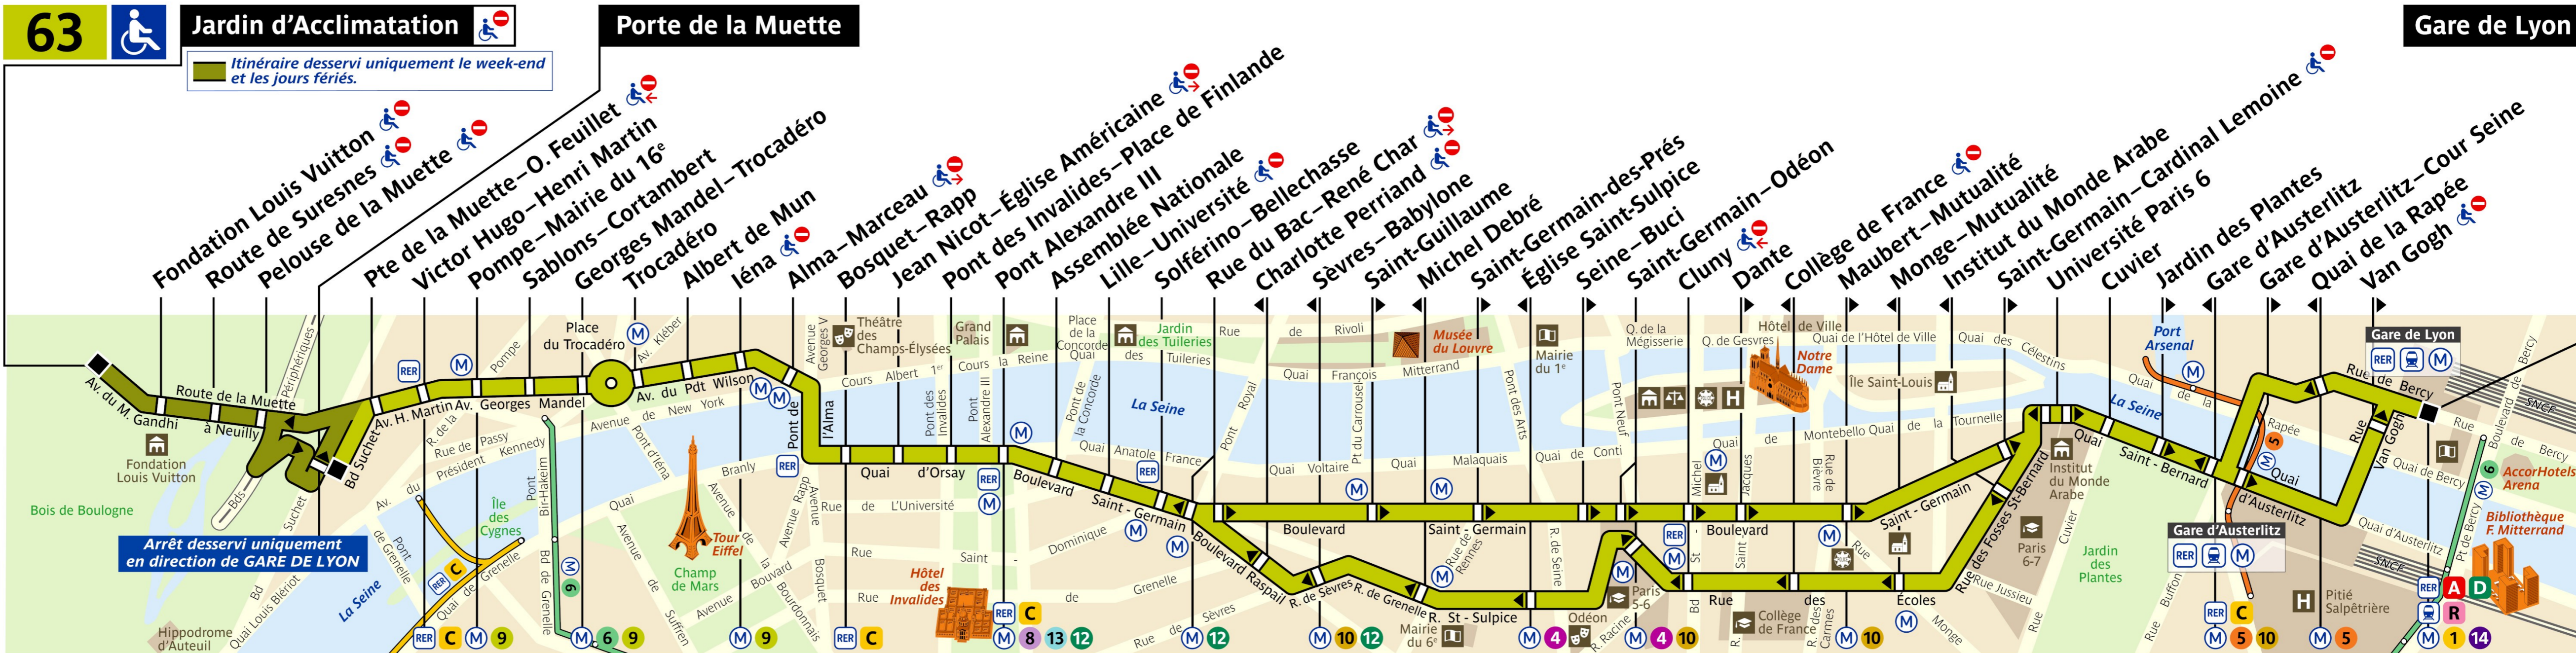

RATP Paris bus 63 line

Jardin d'Acclimatation to Porte de la Muette to Gare de Lyon bus route map with stops and transport connections

Via - EUtouring.com
Reproduced with Permission
helping you discover more of Paris

BUS

63

Paris Public Transport

Paris Transport Systems

Related transport maps

-  [Paris Metro Maps](#)
-  [RER train lines](#)
-  [Paris buses](#)
-  [Tramway lines](#)
-  [CDG Airport shuttle services](#)
-  [Orly Airport shuttle services](#)

EUtouring.com

Discovering more of Paris France

ZONE TARIFAIRE 1

LIGNE EXPLOITÉE PAR LA RATP

63 - 09.2021 - AGT - PROPRIÉTÉ DE LA RATP - REPRODUCTION INTERDITE