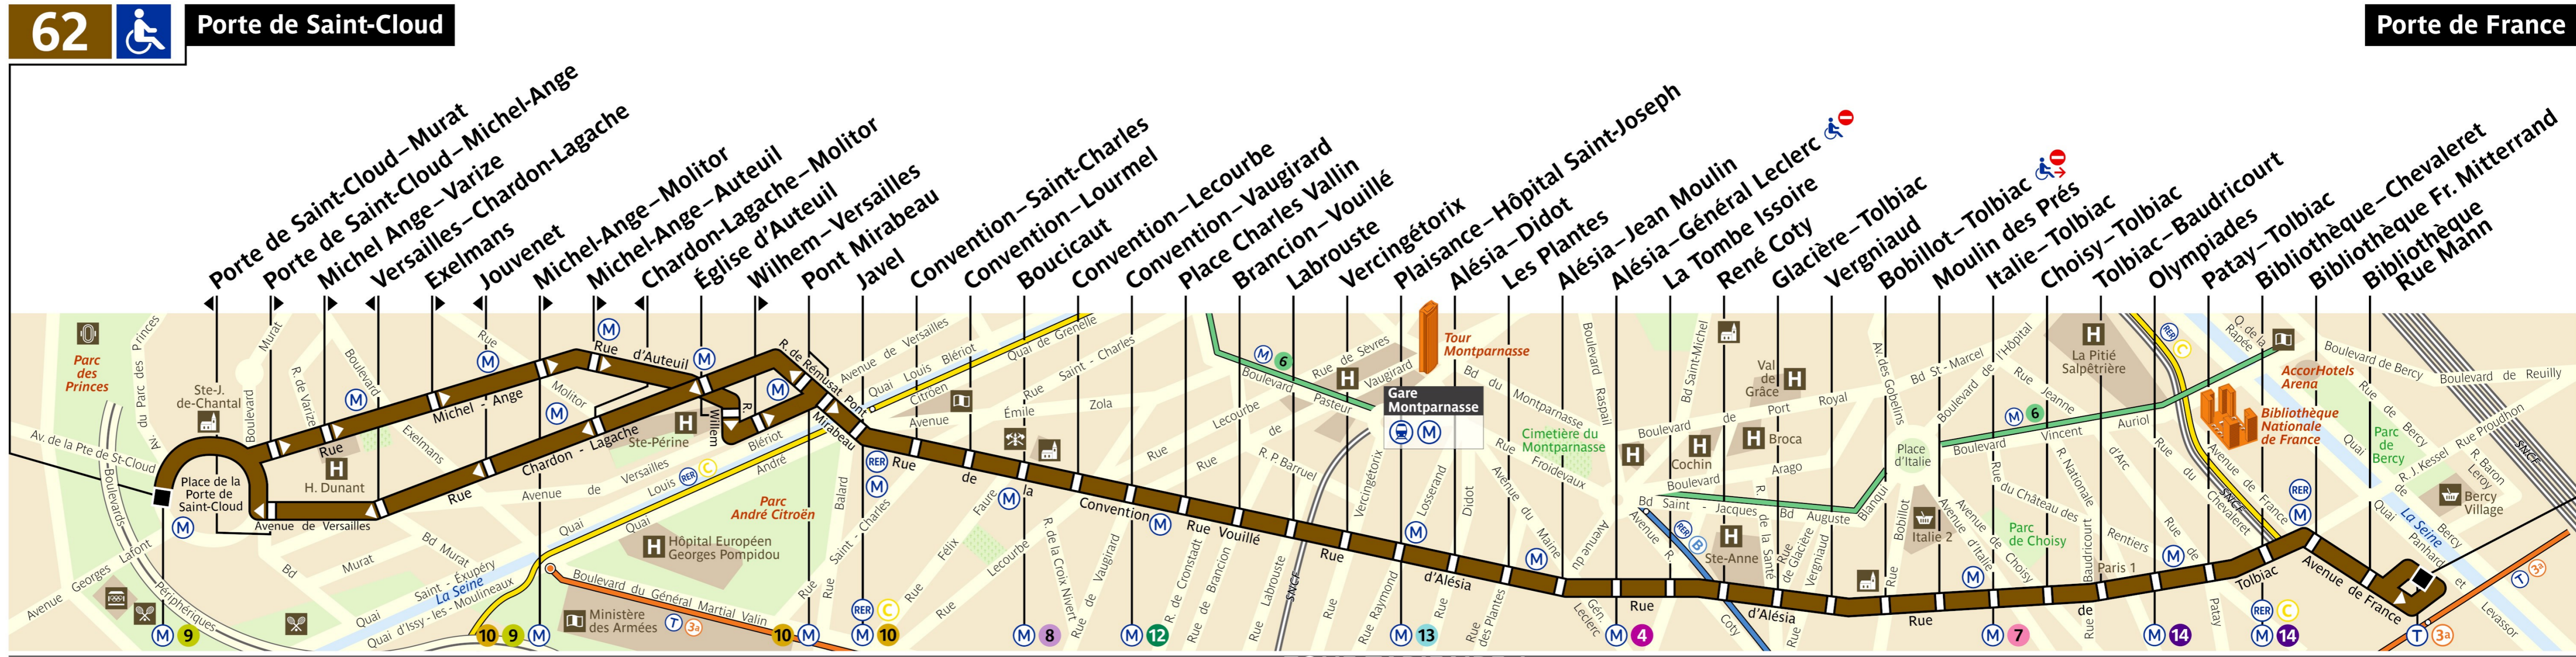

RATP Paris bus 62 map

From Porte de Saint-Cloud to Porte de France bus route map with stops and transport connections

Via - EUtouring.com
Reproduced with Permission
helping you discover more of Paris

BUS

62

62

Porte de Saint-Cloud

Porte de France

Paris Public Transport

Paris Transport Systems

Related transport maps

- Paris Metro Maps
- RER train lines
- Paris buses
- Tramway lines
- CDG Airport shuttle services
- Orly Airport shuttle services

LIGNE EXPLOITÉE PAR LA RATP

ZONE TARIFAIRE 1

62 - 04 2019 - CP - PROPRIÉTÉ DE LA RATP - REPRODUCTION INTERDITE

EUtouring.com
Discovering more of Paris France