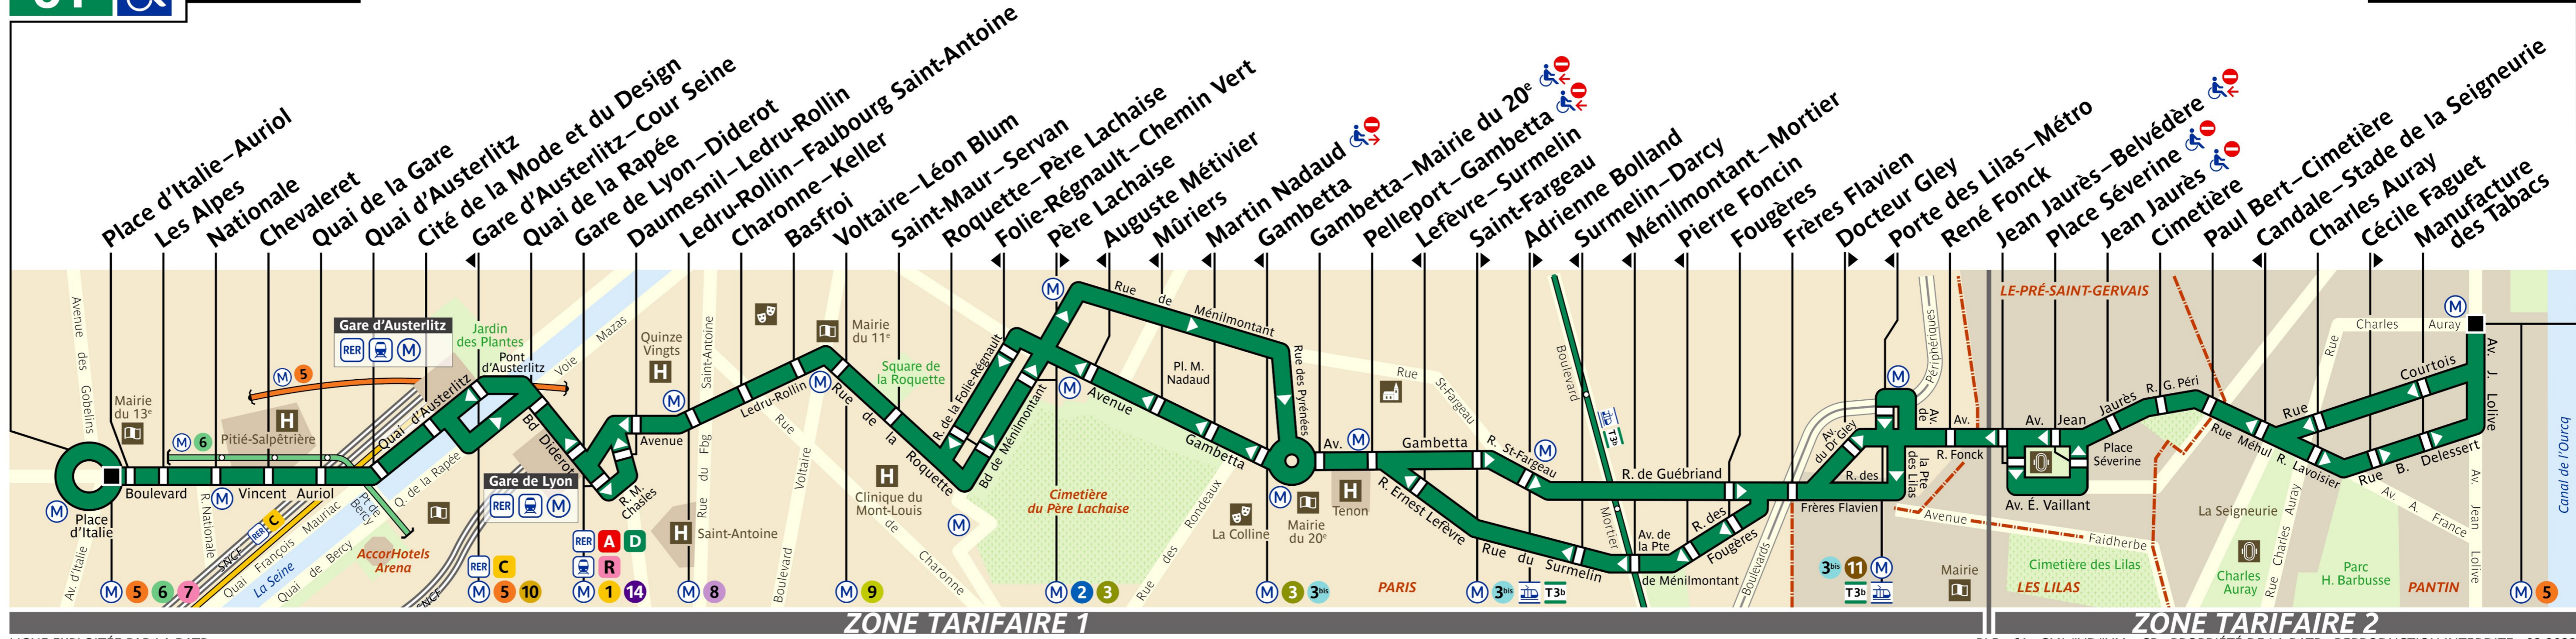

RATP Paris bus 61 line

Place d'Italie to Eglise de Pantin bus route map with stops and transport connections

Via - EUtouring.com
Reproduced with Permission
helping you discover more of Paris

BUS **61**

Paris Public Transport

Paris Transport Systems

- Related transport maps
- Paris Metro Maps
 - RER train lines
 - Paris buses
 - Tramway lines
 - CDG Airport shuttle services
 - Orly Airport shuttle services

EUtouring.com
Discovering more of Paris France

61 **Place d'Italie**

Eglise de Pantin

LIGNE EXPLOITÉE PAR LA RATP

PLB • 61 • CML/IVD/IVM - CP • PROPRIÉTÉ DE LA RATP • REPRODUCTION INTERDITE • 03.2022