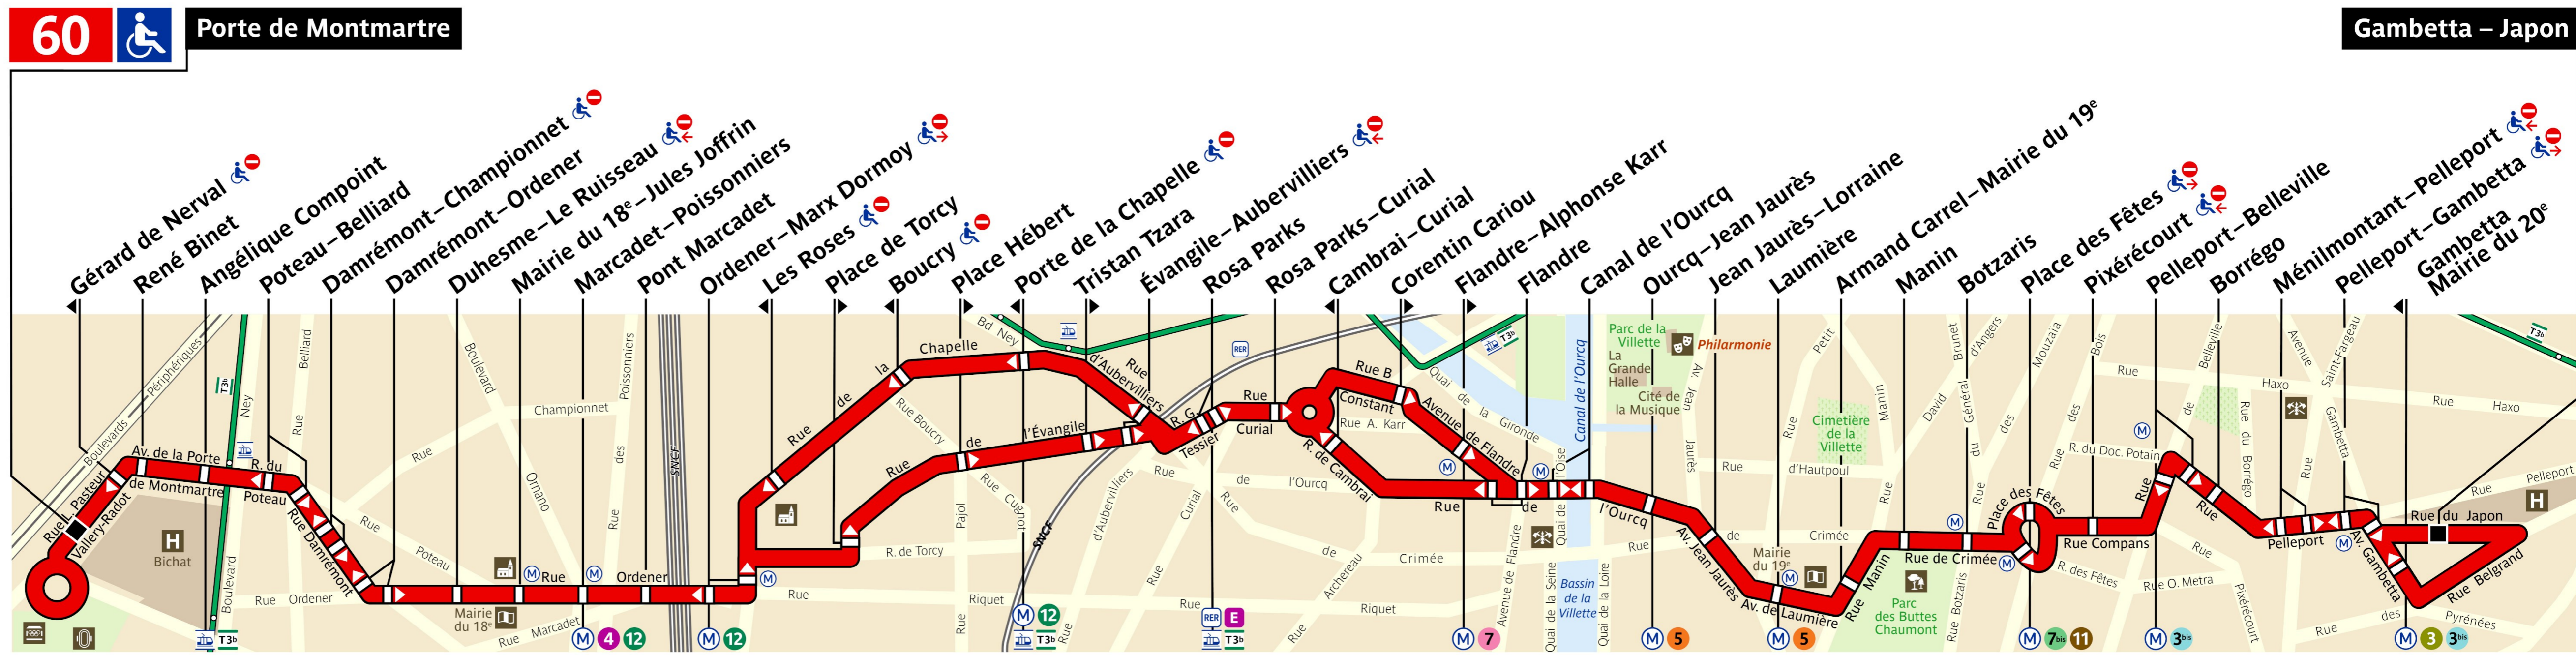

RATP Paris bus 60 line

Porte de Montmartre to Gambetta Japon bus route map with stops and transport connections

Via - EUtouring.com

Reproduced with Permission

helping you discover more of Paris

60

60

Porte de Montmartre

Gambetta – Japon

Paris Public Transport

Paris Transport

Related transport maps

- Paris Metro Maps
- RER train lines
- Paris buses
- Tramway lines
- CDG Airport shuttle services
- Orly Airport shuttle services

ZONE TARIFAIRE 1

LIGNE EXPLOITÉE PAR LA RATP

PLB • 60 • CML/IVD/IVM – FG • PROPRIÉTÉ DE LA RATP • REPRODUCTION INTERDITE • 02.2022

EUtouring.com
discovering more of Paris France