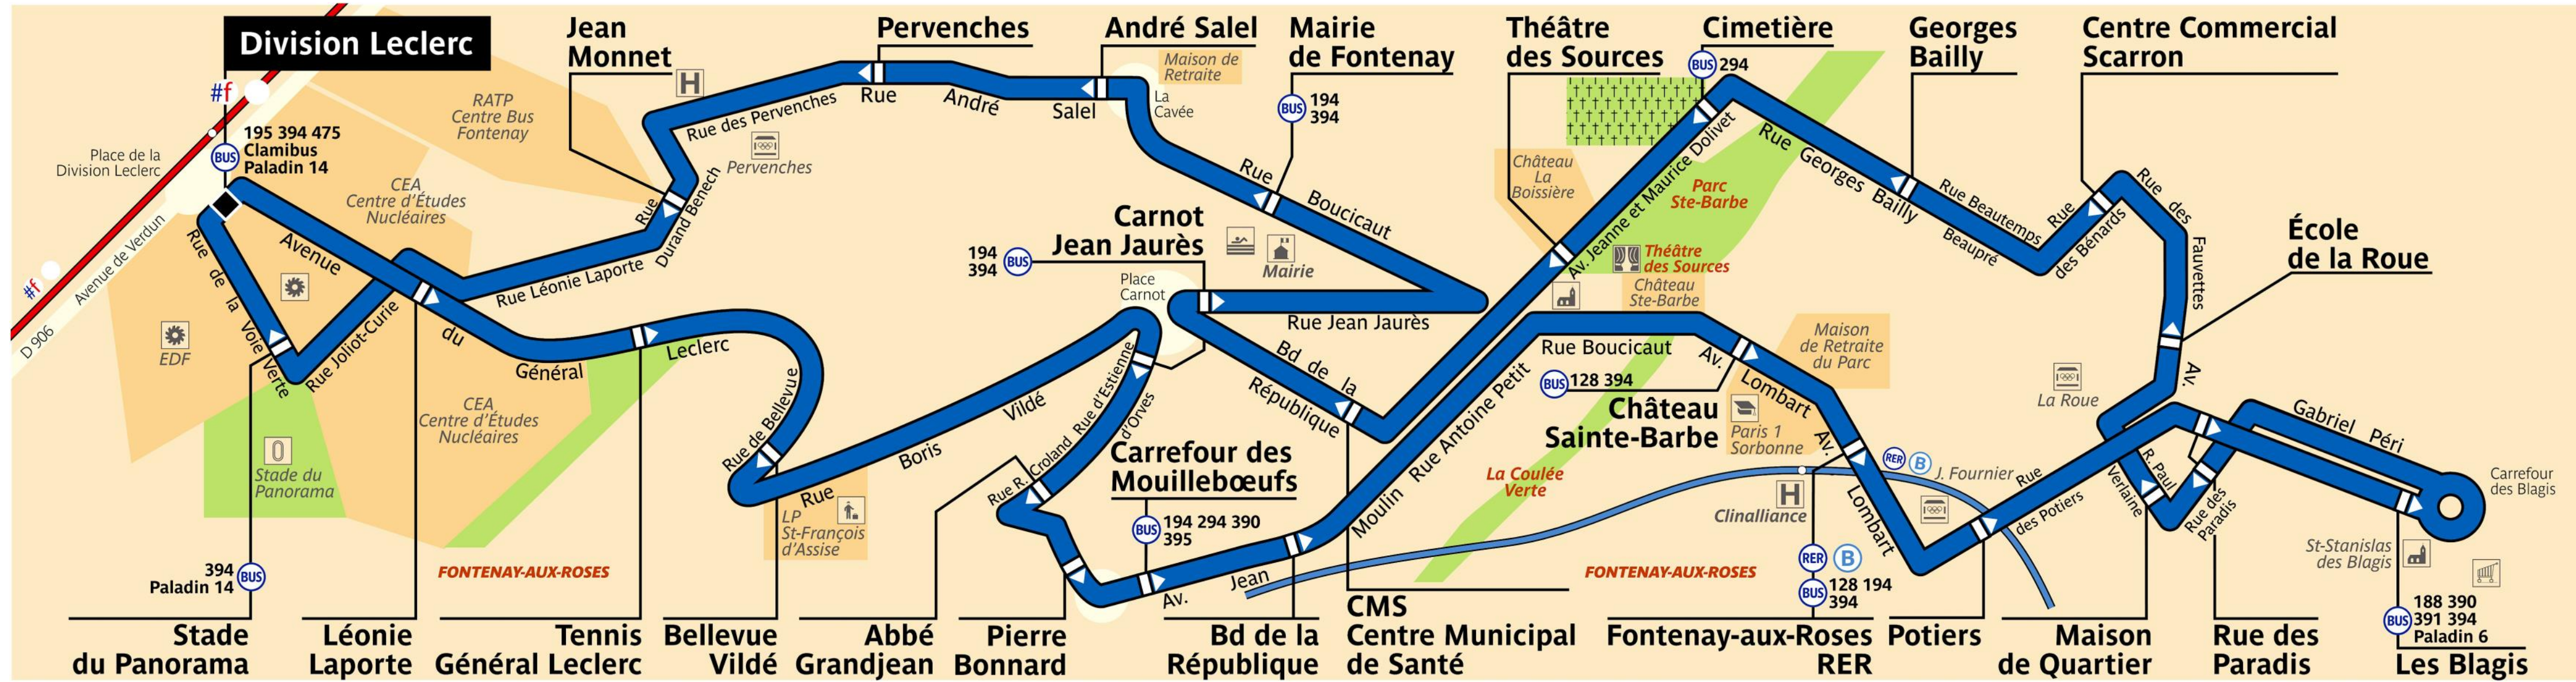

RATP Paris Petit Fontenaisien bus 594 map

Division Leclerc bus route map with stops and transport connections

Via - EUtouring.com
Reproduced with Permission

helping you discover more of Paris

BUS **594**

Paris Public Transport

Paris Transport Systems

Related transport maps

-  [Paris Metro Maps](#)
-  [RER train lines](#)
-  [Paris buses](#)
-  [Tramway lines](#)
-  [CDG Airport shuttle services](#)
-  [Orly Airport shuttle services](#)

ZONE TARIFAIRE 3