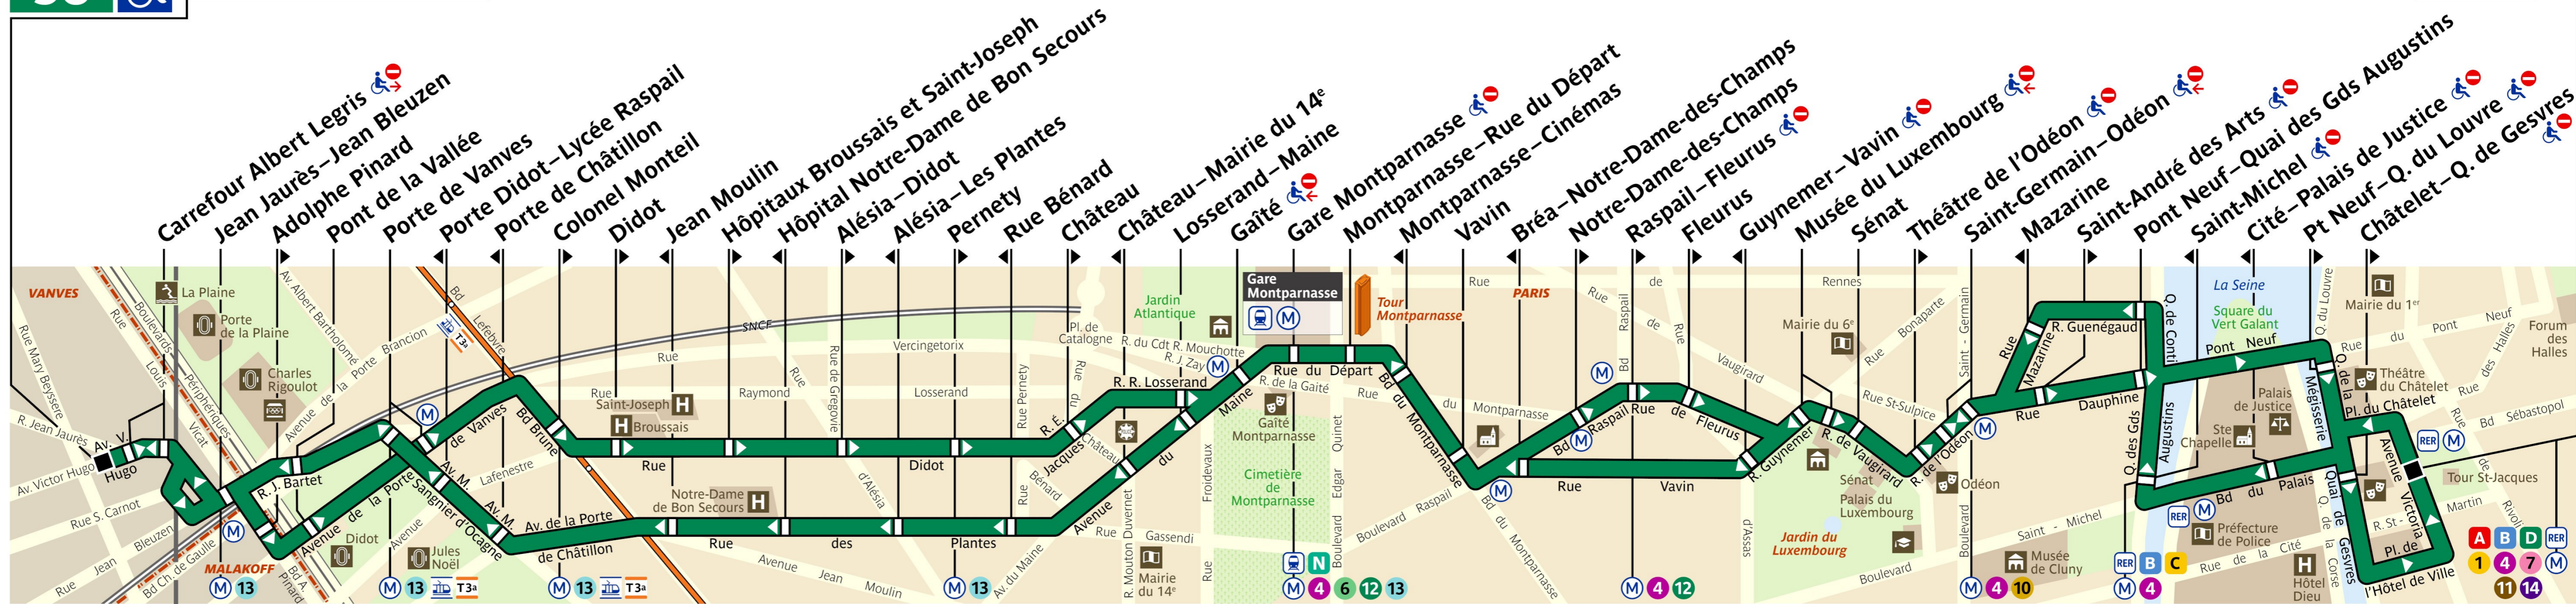

RATP Paris bus 58 line

Chatelet to Vanves - Lycee Michelet bus route map with stops and transport connections

Via - EUtouring.com

Reproduced with Permission

helping you discover more of Paris

58

Paris Public Transport

Paris Transport Systems

Related transport maps

- Paris Metro Maps
- RER train lines
- Paris buses
- Tramway lines
- CDG Airport shuttle services
- Orly Airport shuttle services

EUtouring.com
discovering more of Paris France

58

Vanves – Lycée Michelet

Châtelet

ZONE 2

LIGNE EXPLOITÉE PAR LA RATP

ZONE TARIFAIRE 1

58 - 08.2021 - AGT - PROPRIÉTÉ DE LA RATP - REPRODUCTION INTERDITE