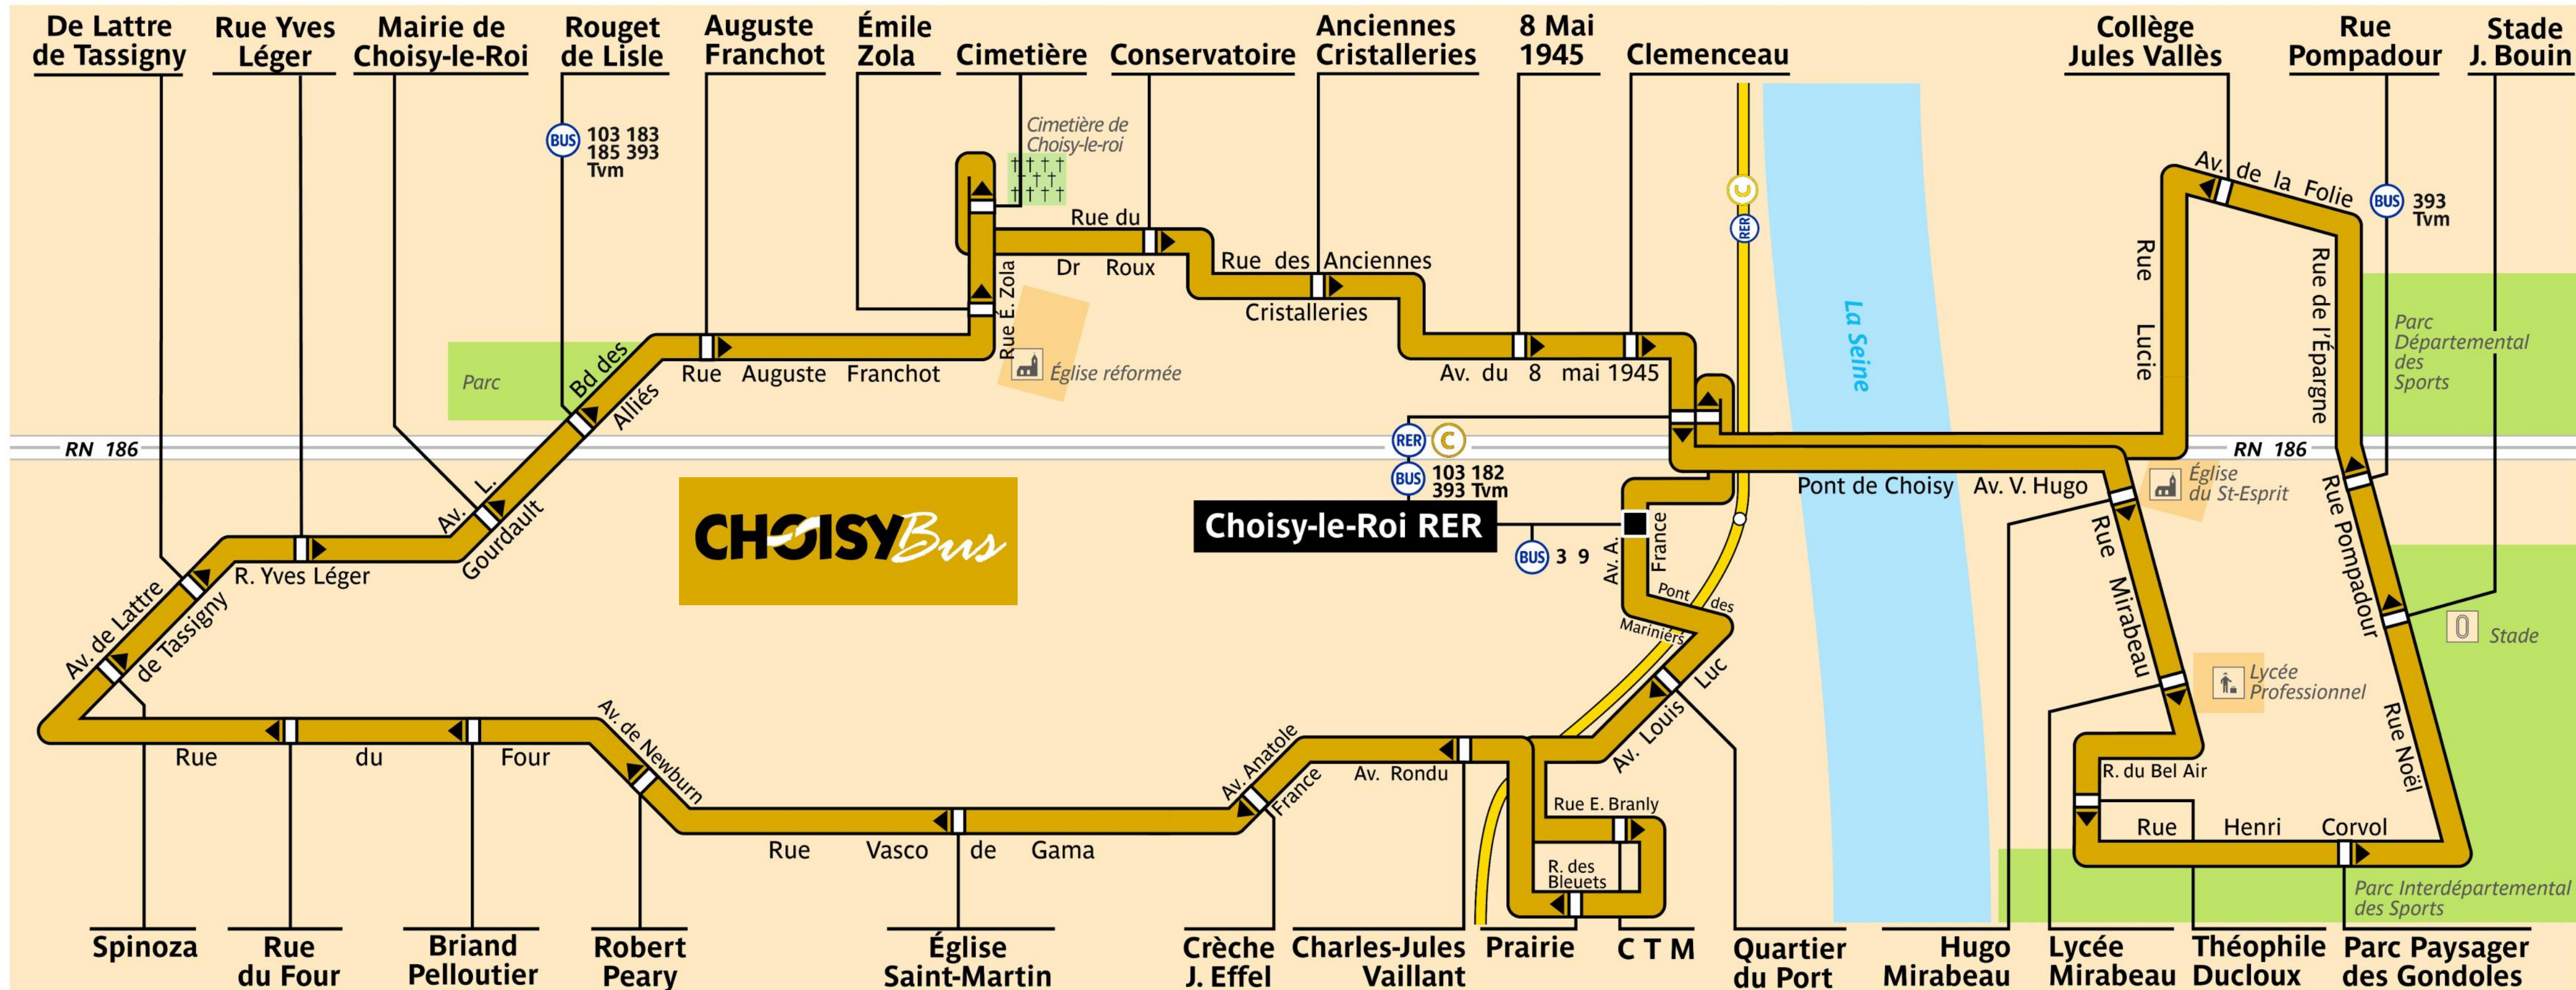

RATP Paris ChoisyBus bus 582 map

Choisy-le-Roi RER circuit bus route map with stops and transport connections

Via - EUtouring.com
Reproduced with Permission

helping you discover more of Paris

BUS 582

Paris Public Transport

Paris Transport Systems

Related transport maps

-  Paris Metro Maps
-  RER train lines
-  Paris buses
-  Tramway lines
-  CDG Airport shuttle services
-  Orly Airport shuttle services

EUtouring.com

Discovering more of Paris France

ZONE TARIFAIRE 3