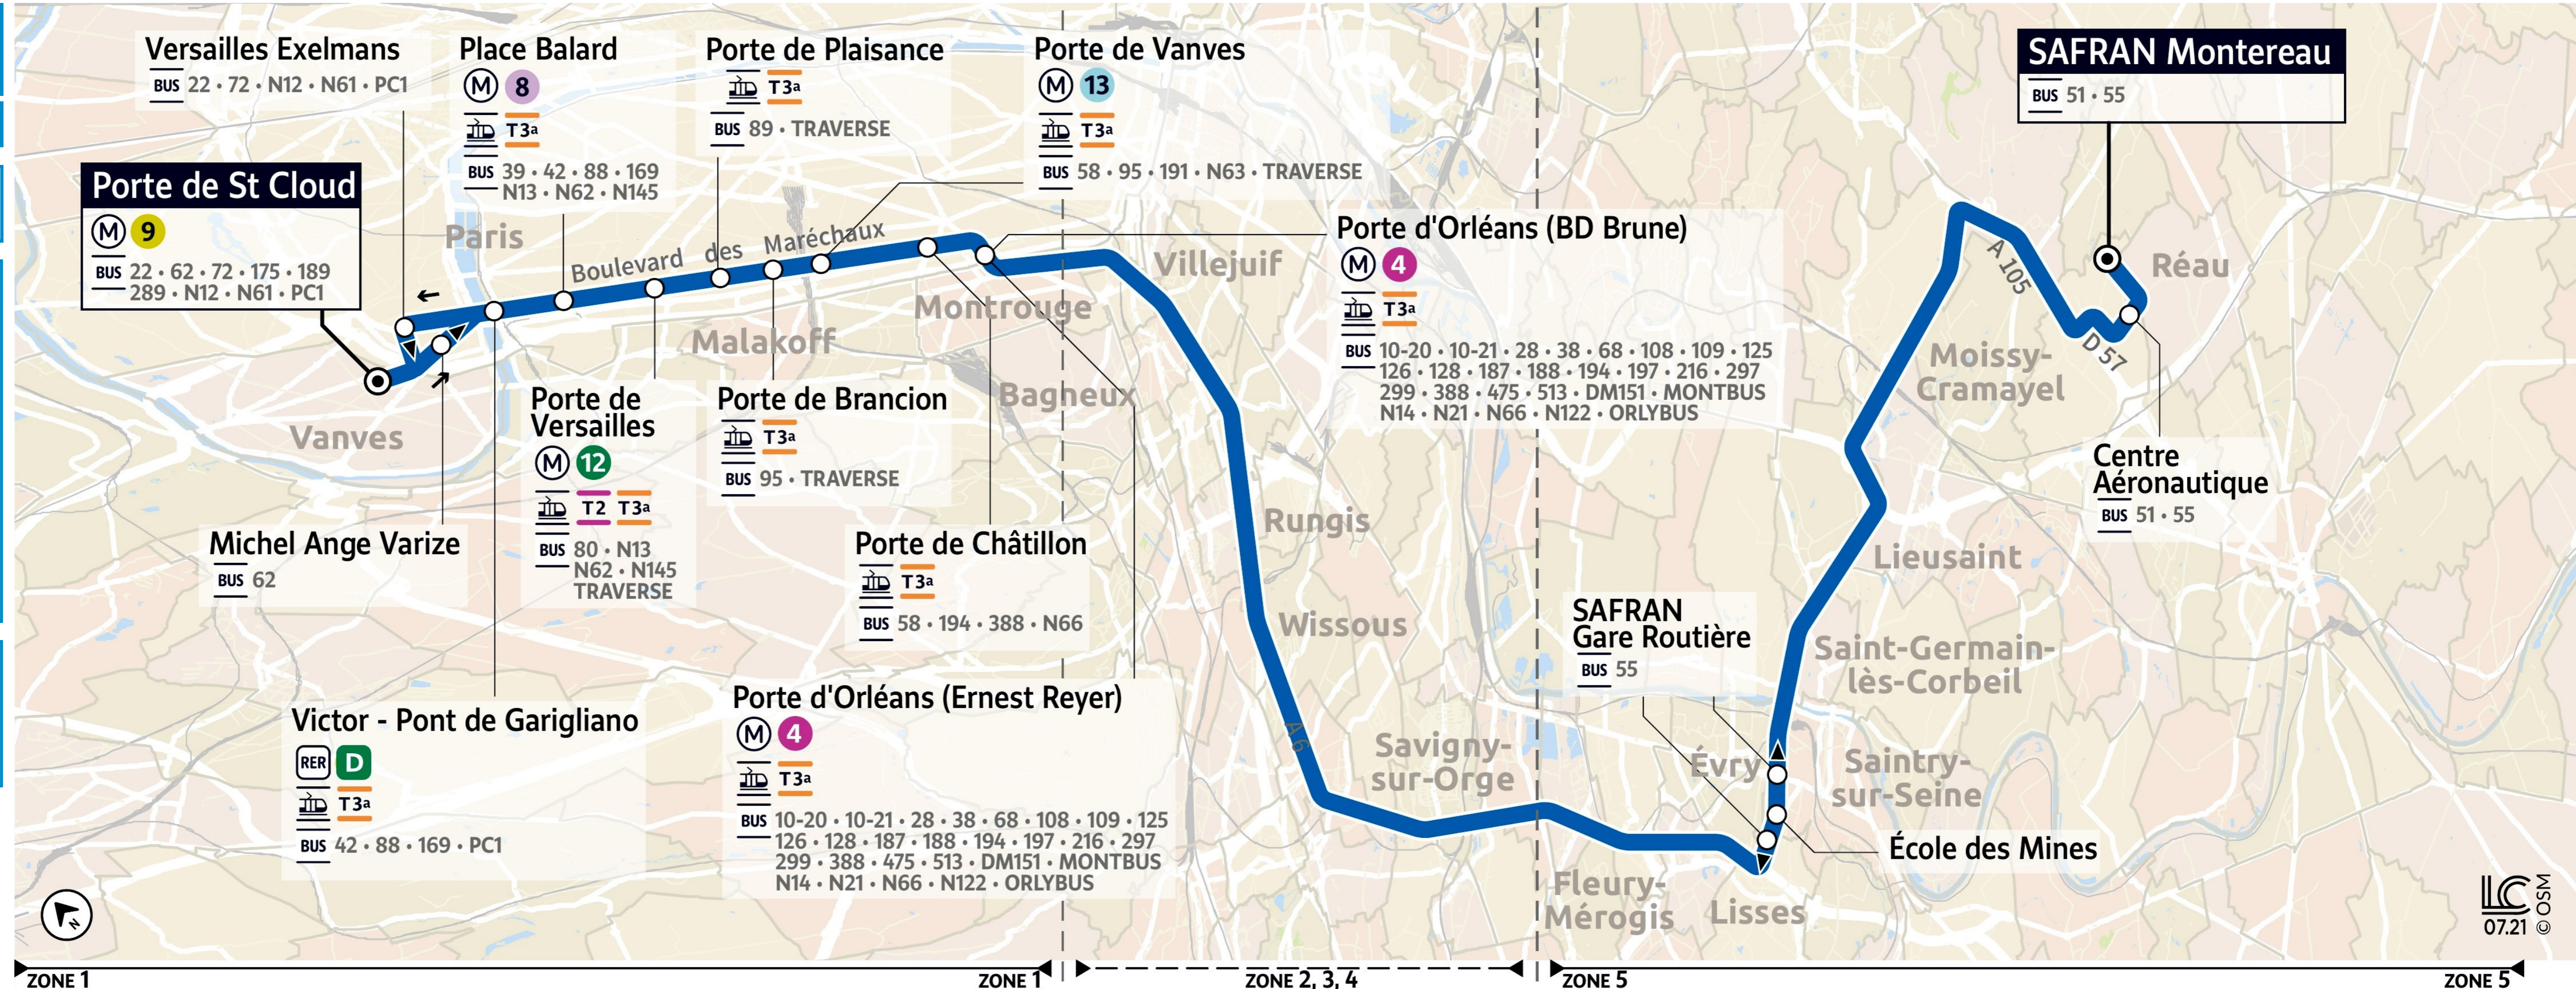

Transdev Paris bus 54 map

From Porte de St Cloud to SNECMA Montereau bus route map with stops and transport connections

Via - EUtouring.com
Reproduced with Permission

helping you discover more of Paris

BUS **54**

Paris Public Transport

Paris Transport Systems

- Related transport maps
- Paris Metro Maps
 - RER train lines
 - Paris buses
 - Tramway lines
 - CDG Airport shuttle services
 - Orly Airport shuttle services

EUtouring.com
Discovering more of Paris France

ZONE 1

ZONE 1

ZONE 2, 3, 4

ZONE 5

ZONE 5

07.21 © OSM