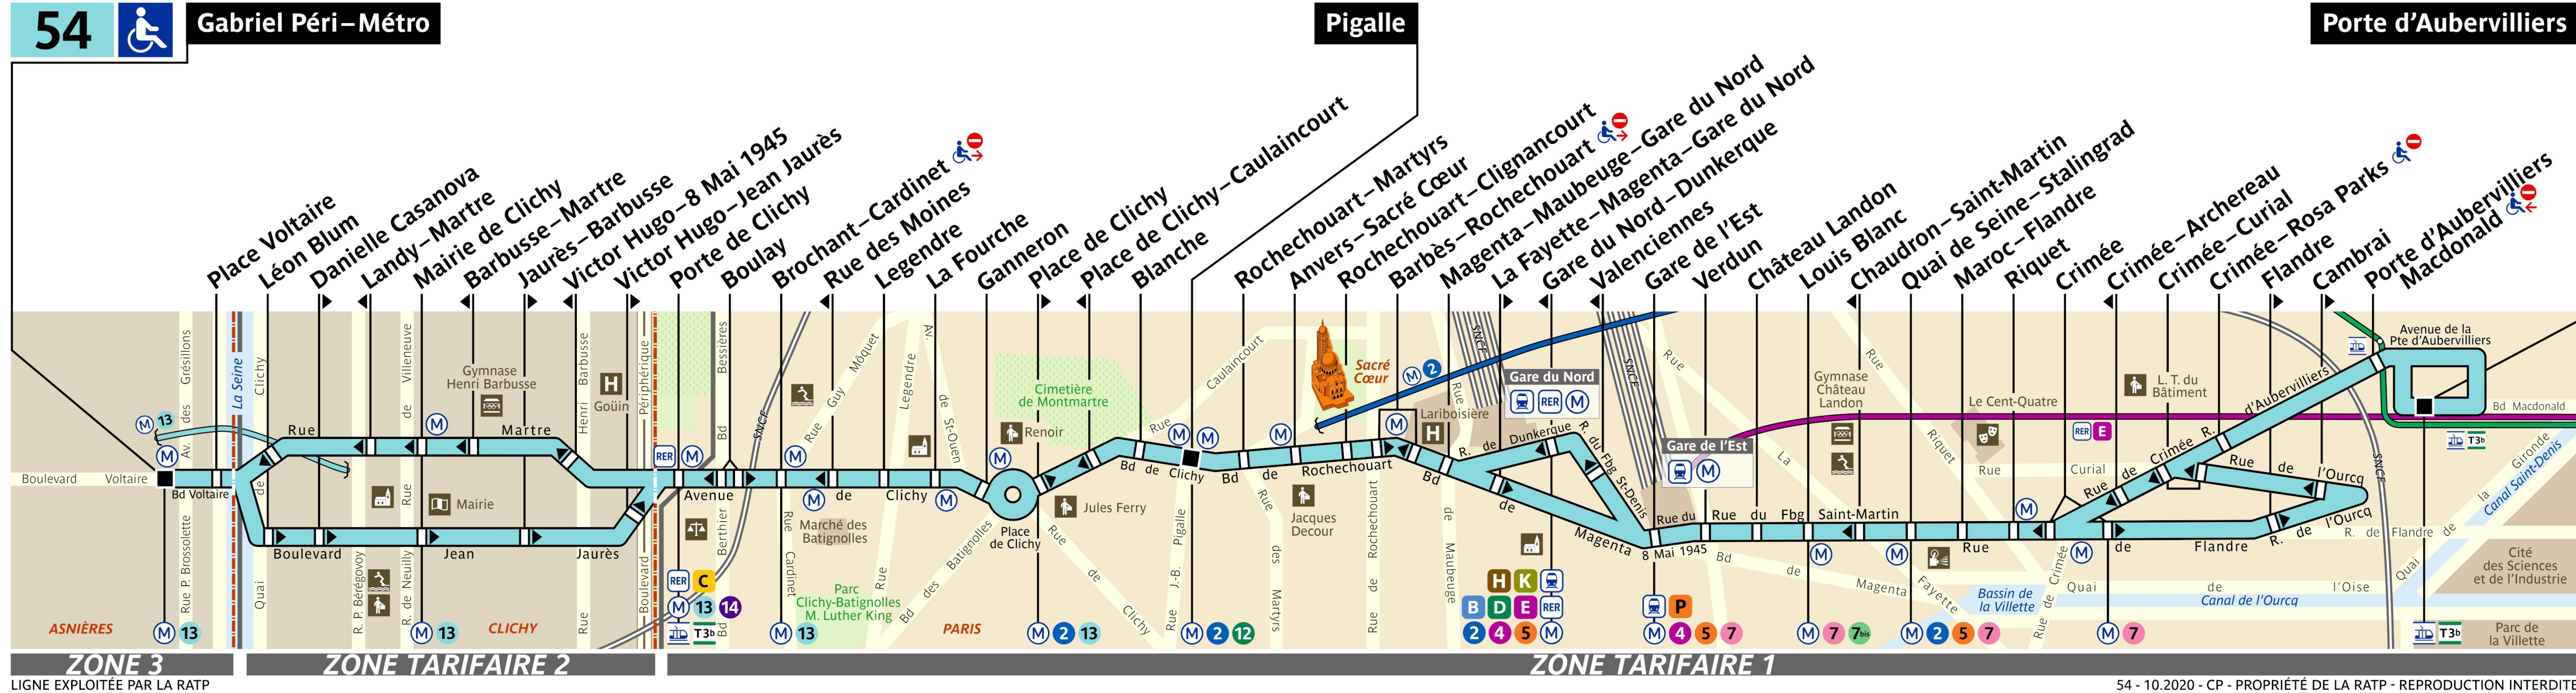

RATP Paris bus 54 map

From Gabriel Peri Metro to Pigalle to Porte d'Aubervilliers bus route map with stops and transport connections

Via - EUtouring.com

Reproduced with Permission

helping you discover more of Paris

54

54

Gabriel Péri-Métro

Pigalle

Porte d'Aubervilliers

Paris Public Transport

Paris Transport Systems

Related transport maps

- Paris Metro Maps
- RER train lines
- Paris buses
- Tramway lines
- CDG Airport shuttle services
- Orly Airport shuttle services

EUtouring.com

Discovering more of Paris France