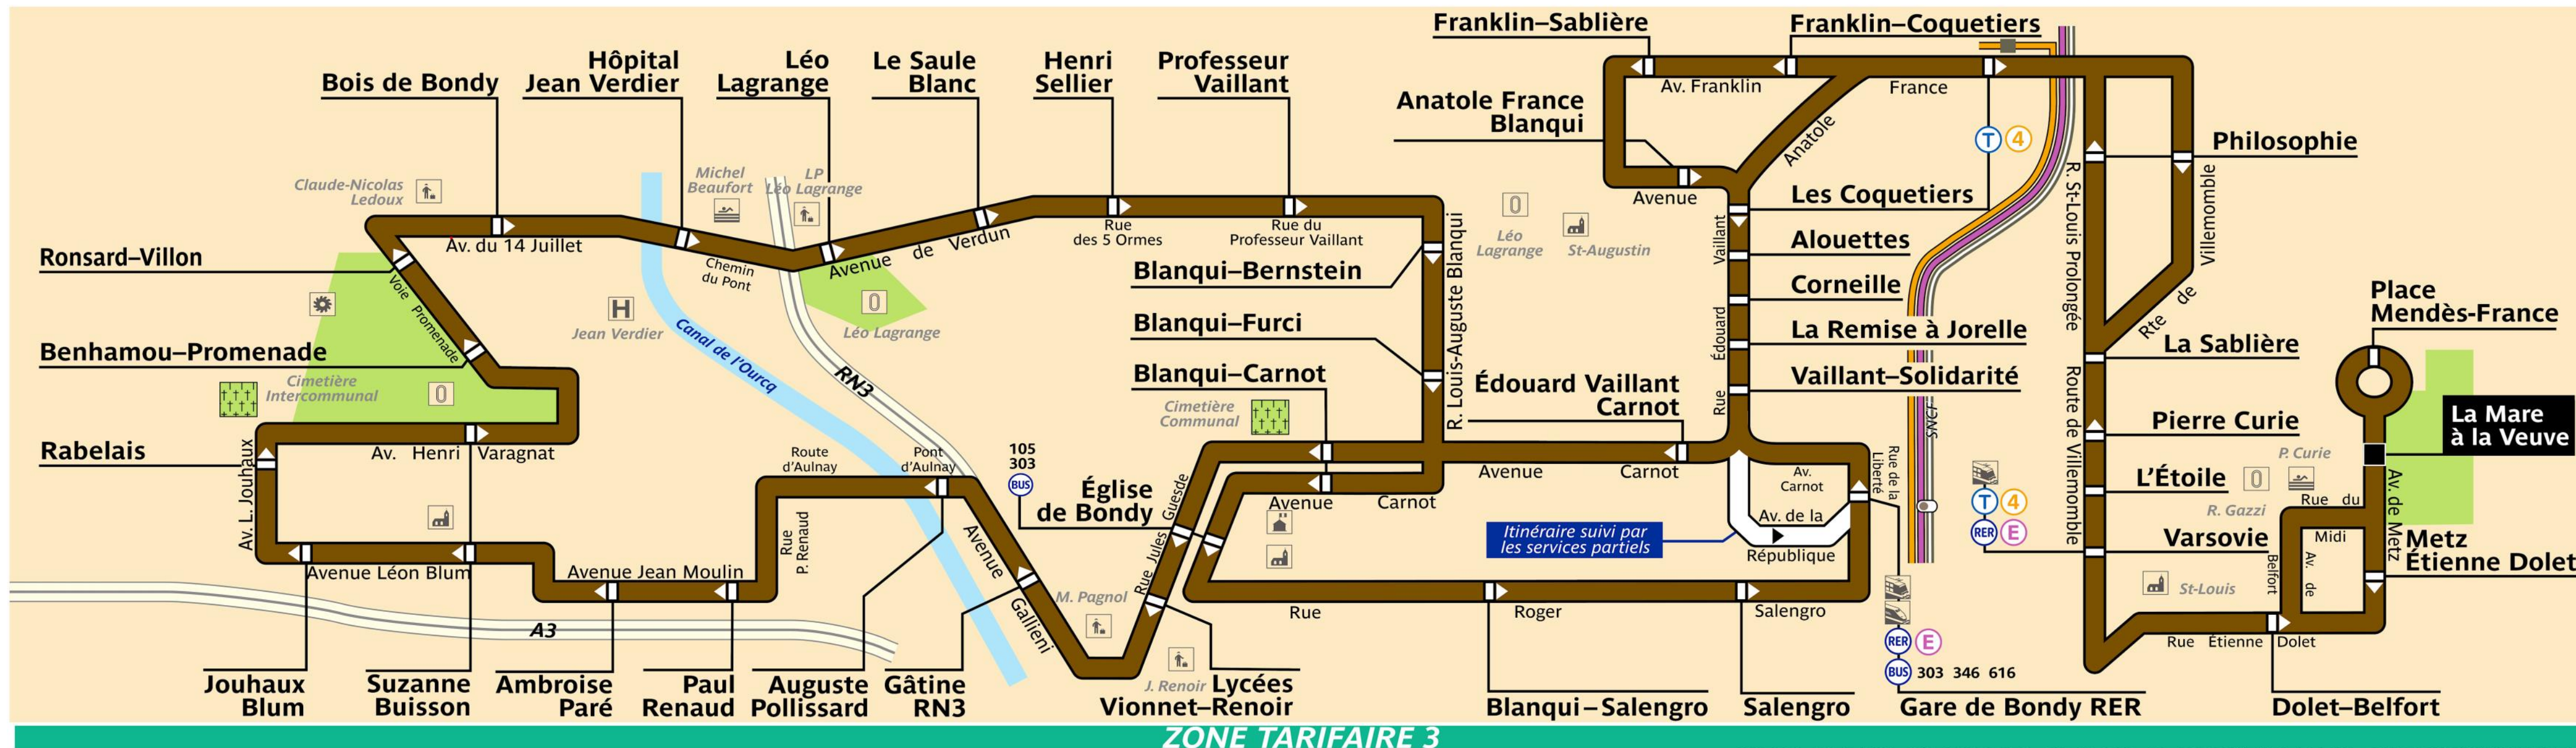

RATP Paris TUB bus 546 map

La Mare a la Veuve circuit bus route map with stops and transport connections

Via - EUtouring.com

Reproduced with Permission

helping you discover more of Paris

BUS 546

Paris Public Transport

Paris Transport Systems

Related transport maps

- Paris Metro Maps
- RER train lines
- Paris buses
- Tramway lines
- CDG Airport shuttle services
- Orly Airport shuttle services

TUB 546 - RATP / CML / AGENCE CARTO - PLB 03.2020 - CP - PROPRIÉTÉ DE LA RATP - REPRODUCTION INTERDITE