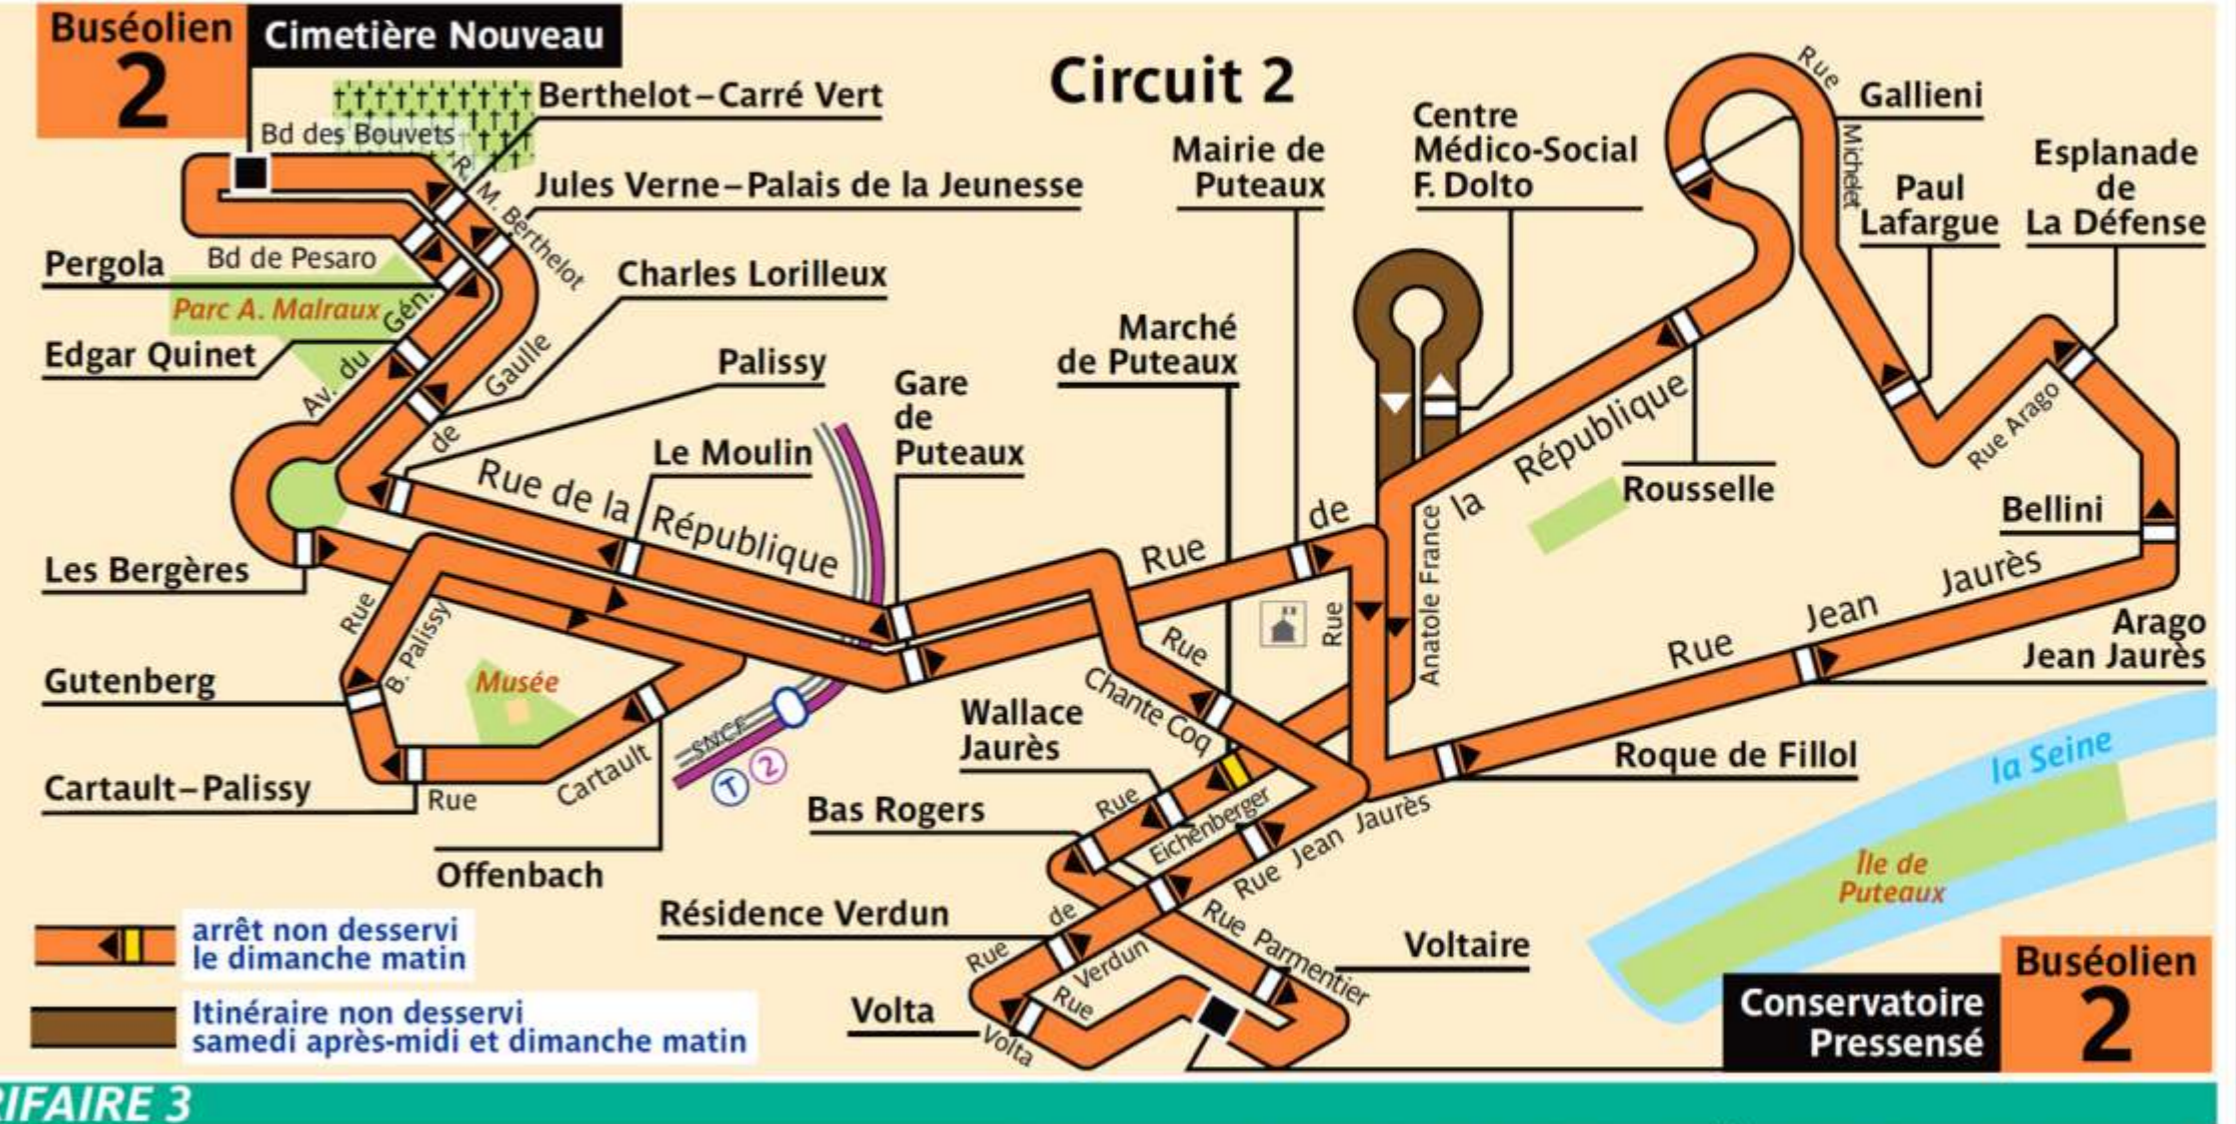

Le Buséolien

RATP Paris Bus 541 C1

Via - EUtouring.com
Reproduced with Permission

ZONE TARIFAIRE 3