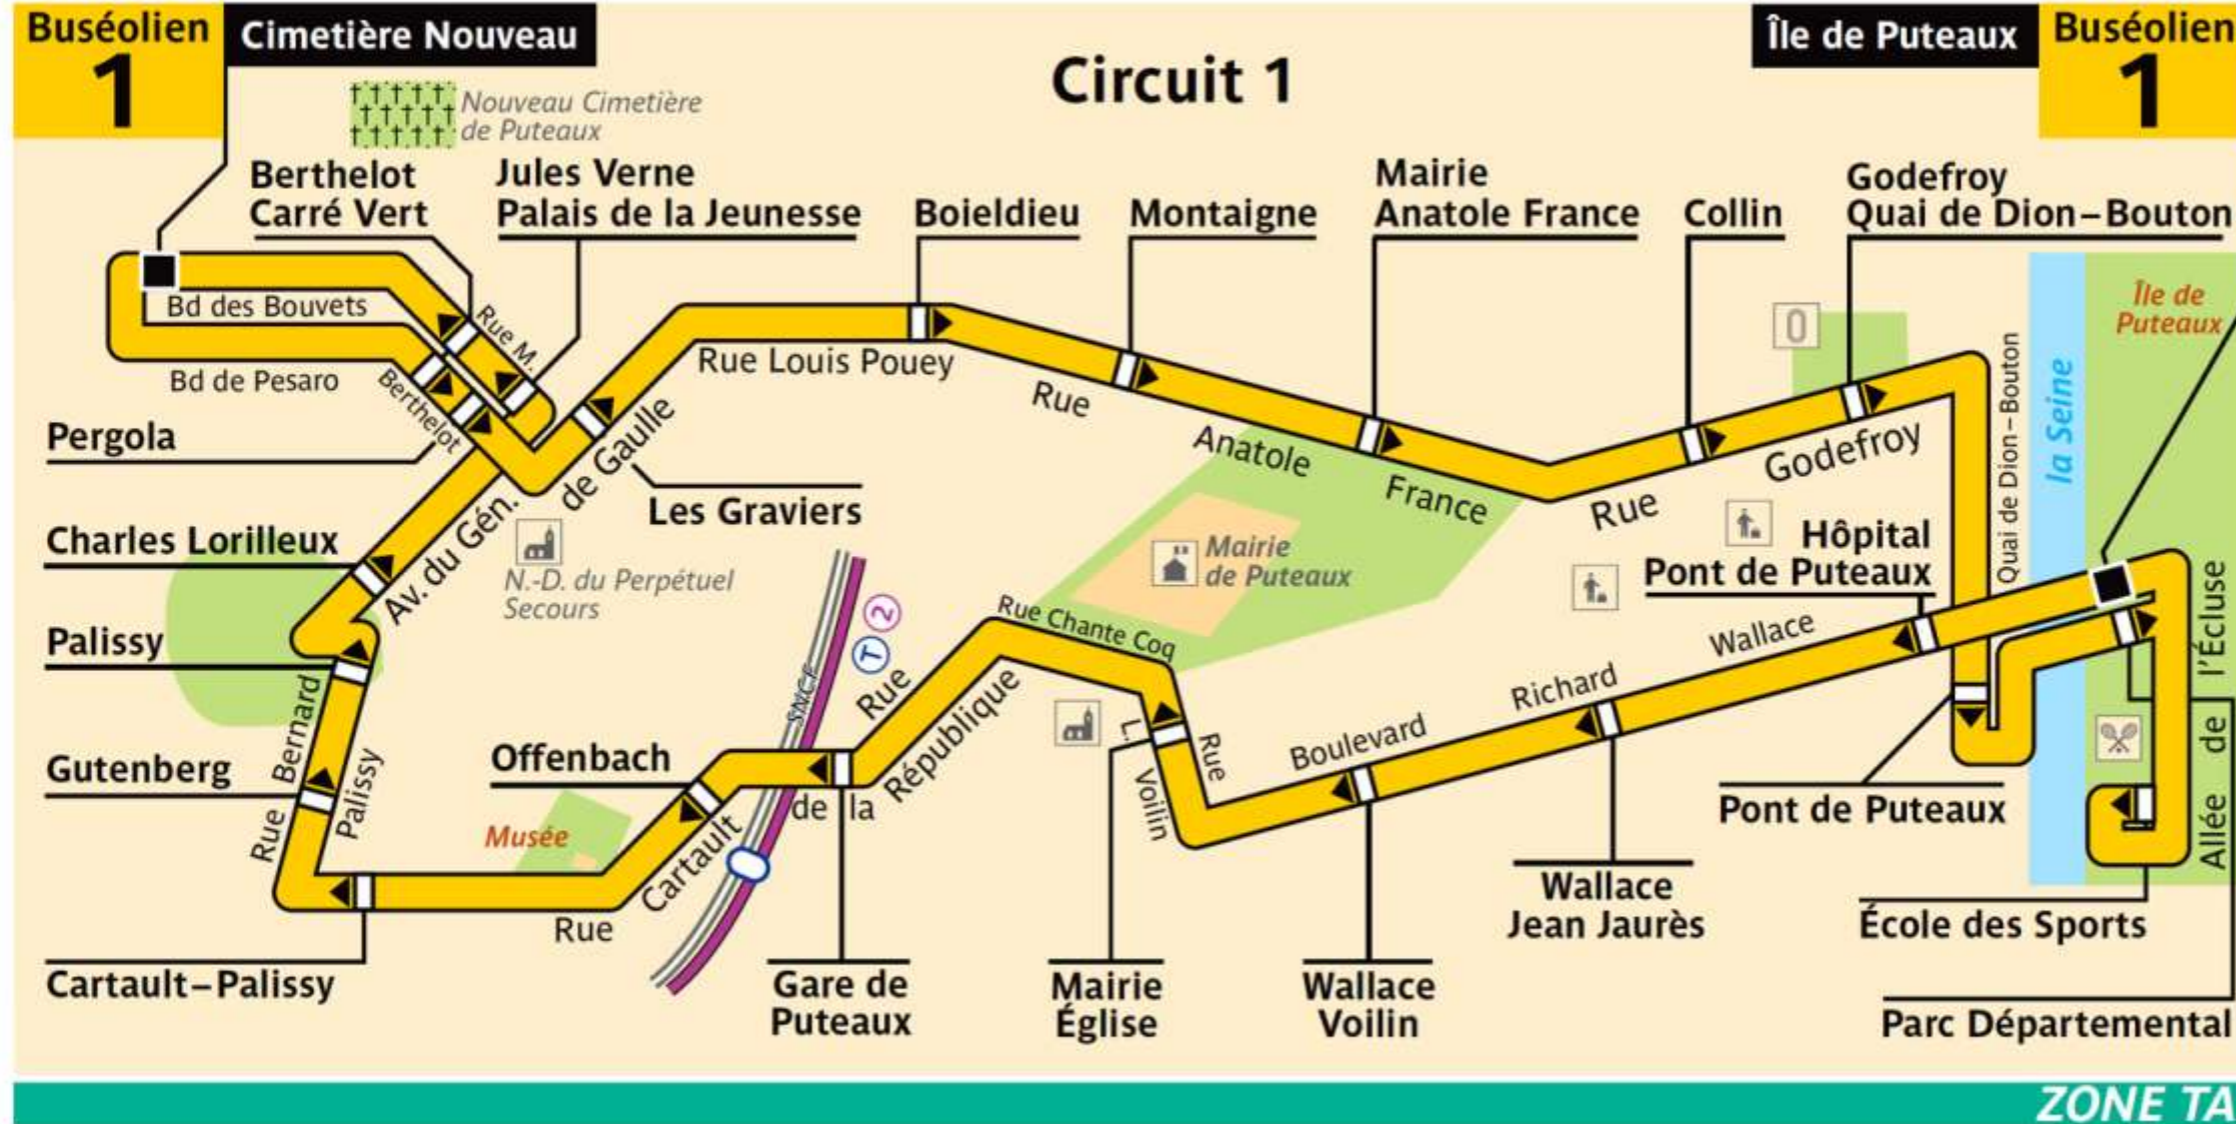

Le Buséolien

RATP Paris Bus 541 C1

Via - EUtouring.com
Reproduced with Permission

ZONE TARIFAIRE 3