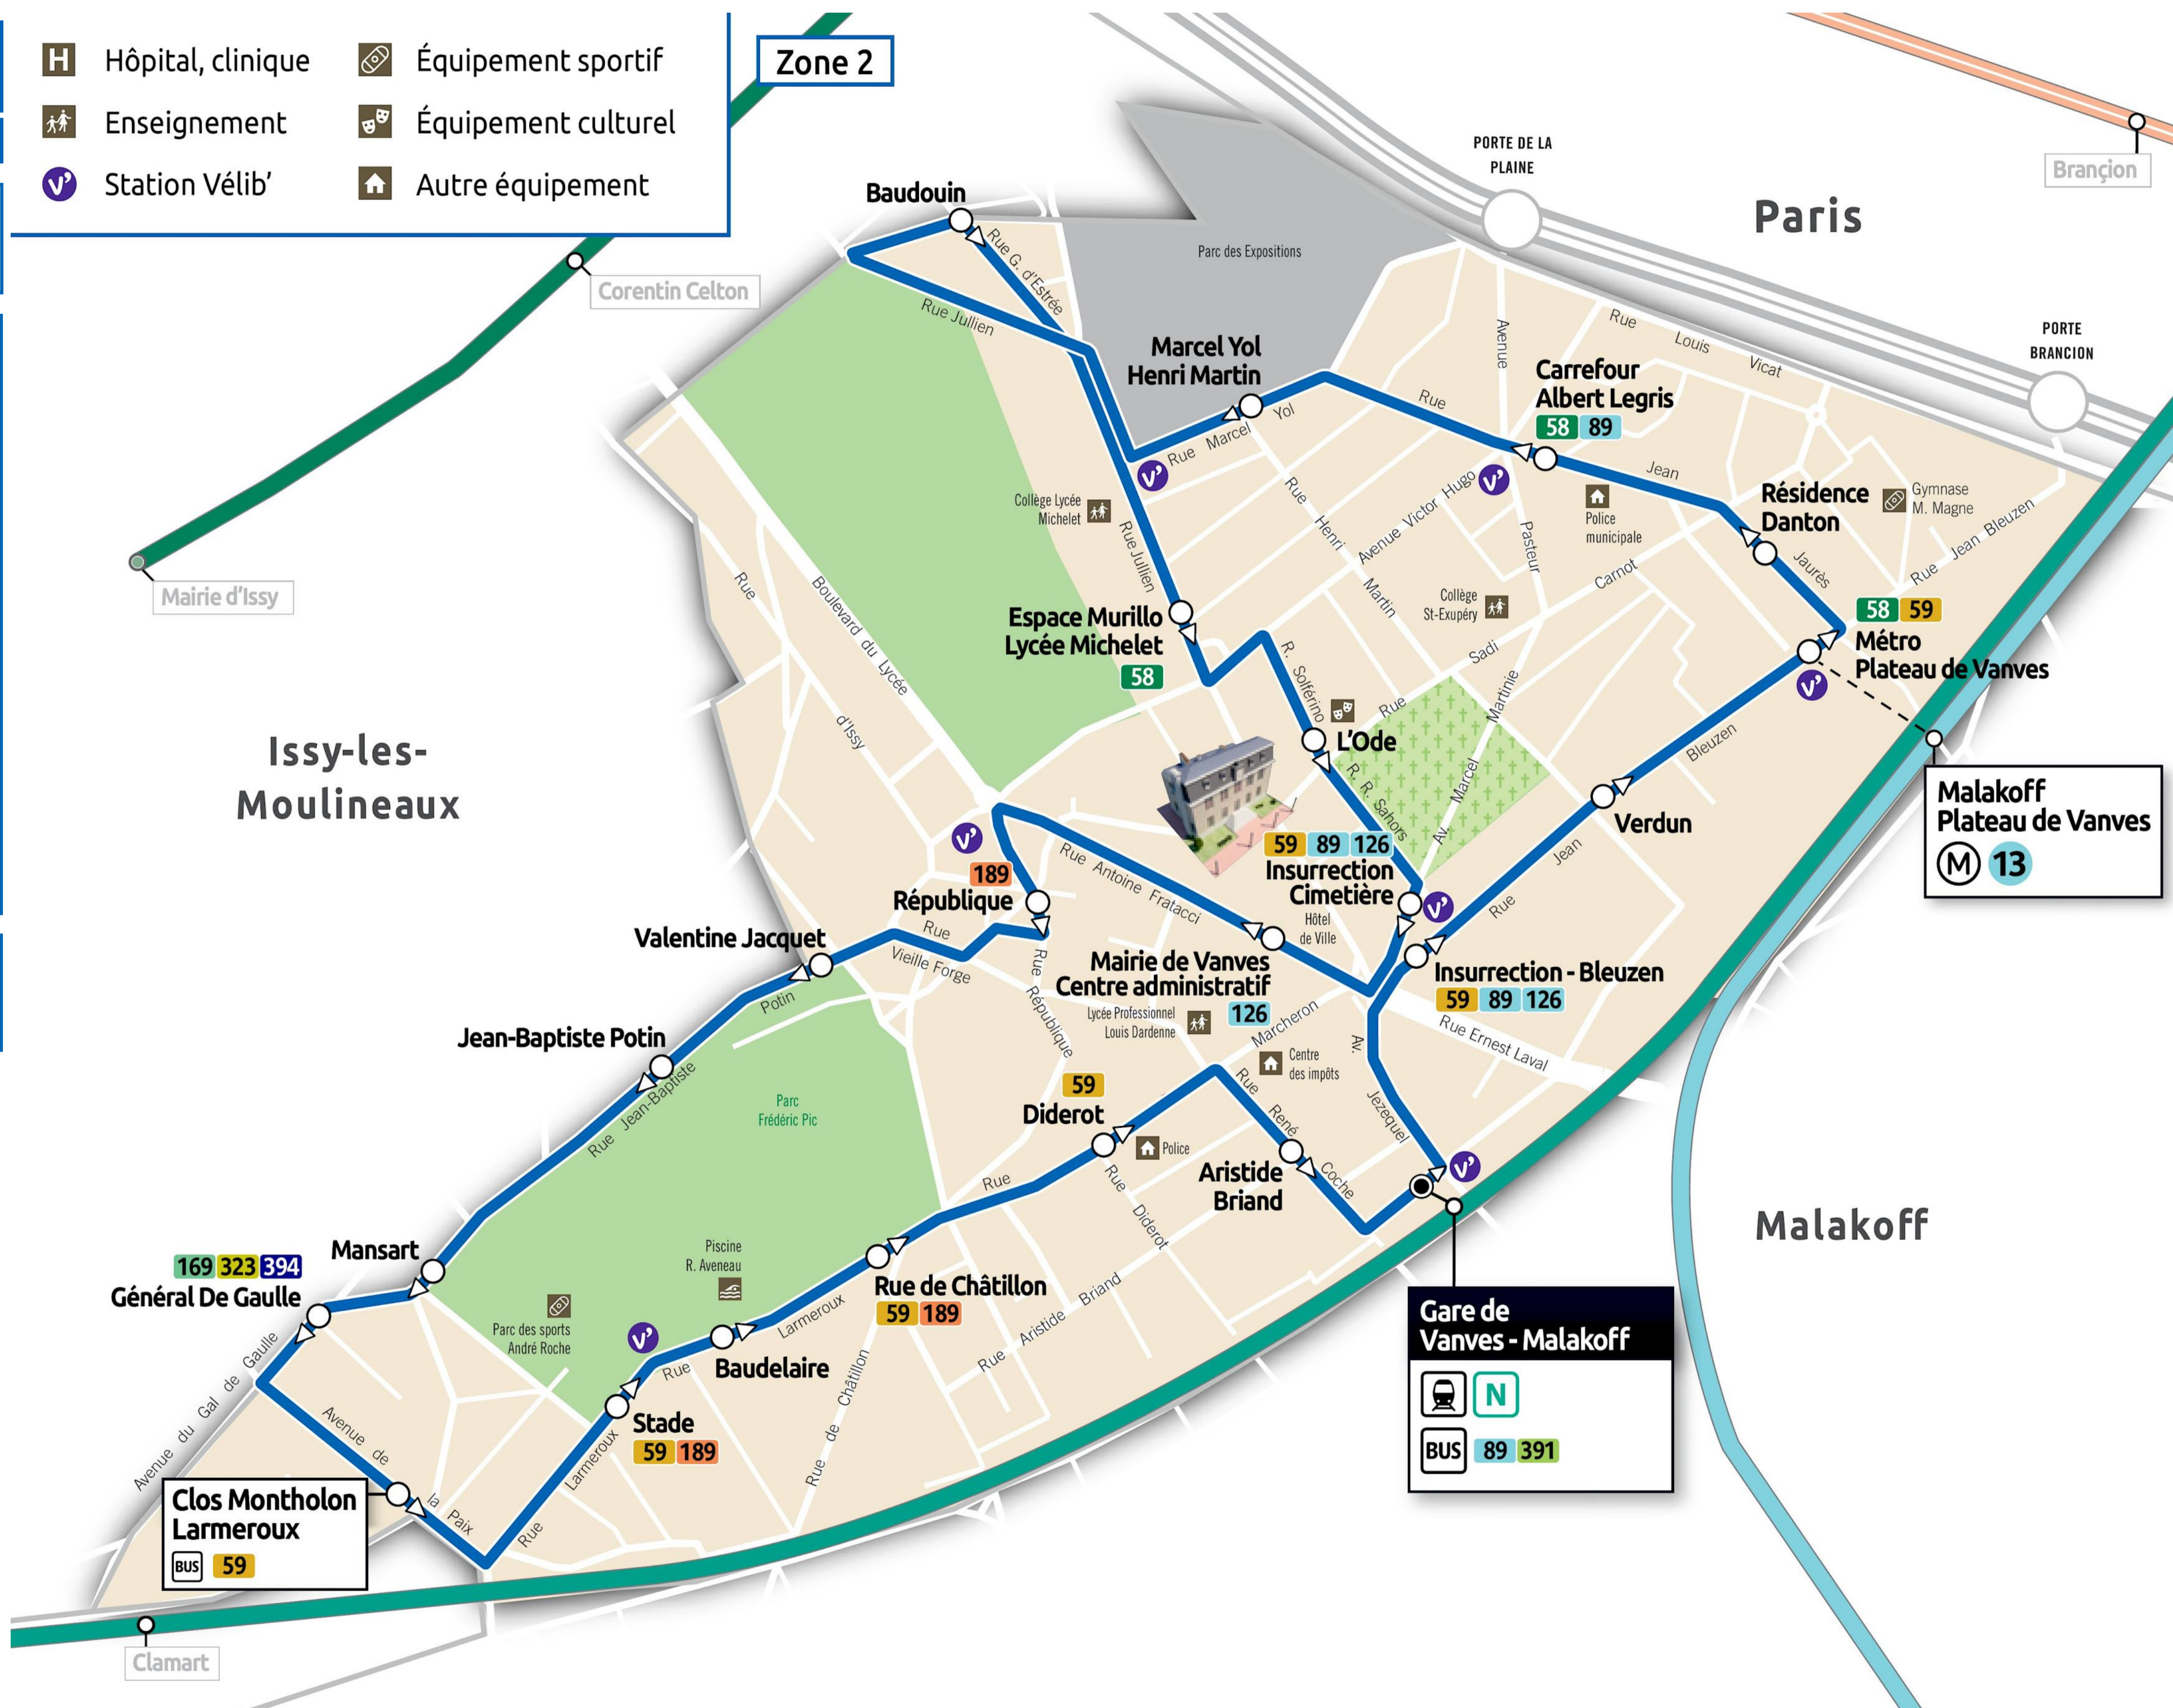

Paris bus 506 line

Navette Gare de Vanves - Malakoff circuit bus route map with stops and transport connections

Via - EUtouring.com

BUS **506**
Paris Public Transport

Paris Transport

- Related transport maps
- Paris Metro Maps
 - RER train lines
 - Paris buses
 - Paris night buses
 - Tramway lines
 - Batobus river bus
 - Velib bike hire
 - CDG Airport shuttle services
 - Orly Airport shuttle services

Via - EUtouring.com
helping you discover more of Paris

Zone 2

H Hôpital, clinique	Équipement sportif
Enseignement	Équipement culturel
Station Vélib'	Autre équipement

Gare de Vanves - Malakoff
