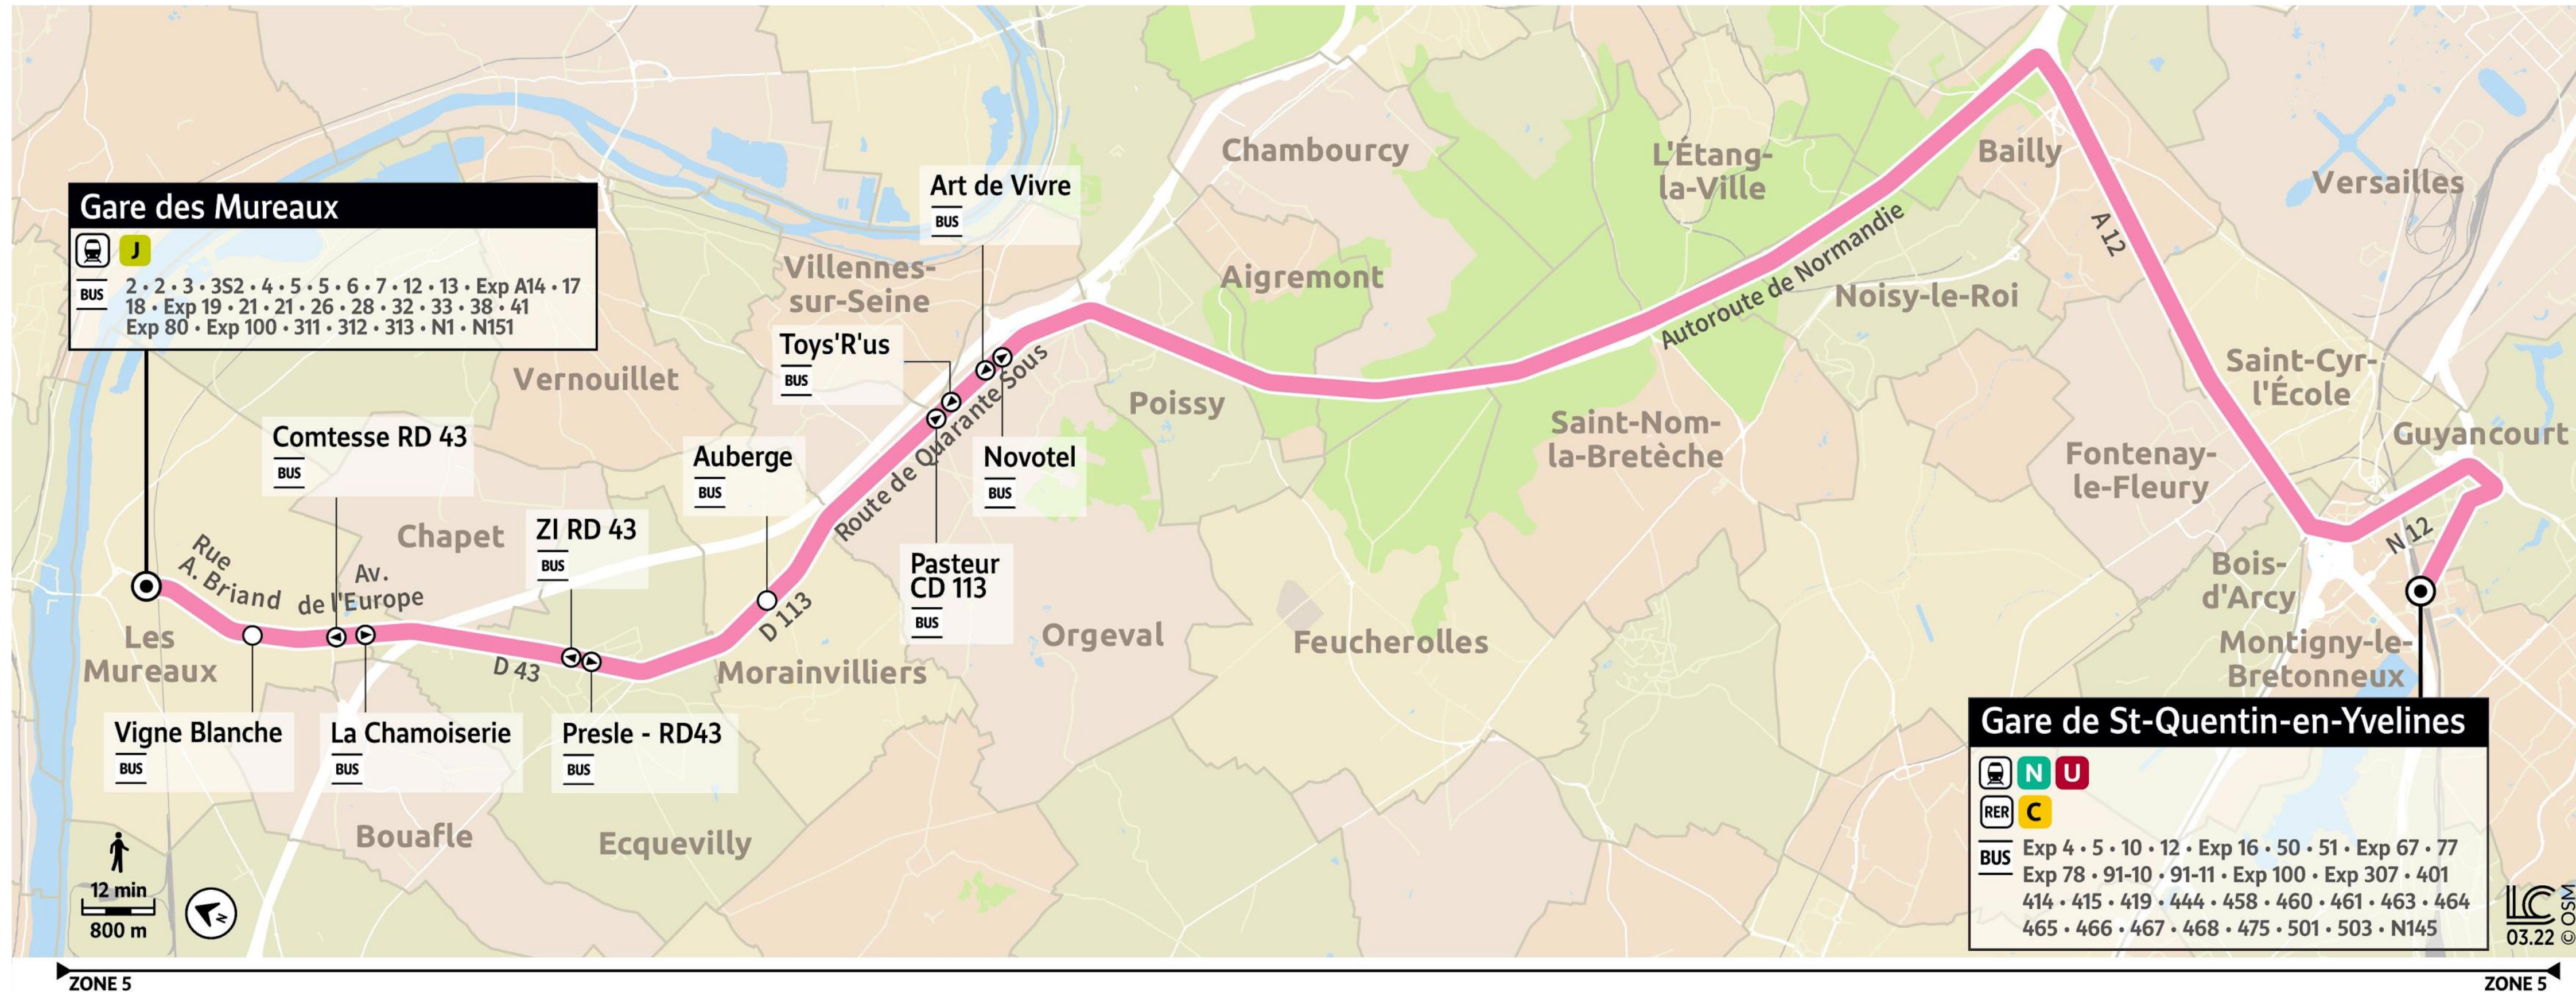

Transdev Paris bus 502 map

Gare des Mureaux to Gare de St-Quentin-en-Yvelines bus route map with stops and transport connections

Via - EUtouring.com

Reproduced with Permission

helping you discover more of Paris

BUS 502

Paris Public Transport

Paris Transport Systems

Related transport maps

- Paris Metro Maps
- RER train lines
- Paris buses
- Tramway lines
- CDG Airport shuttle services
- Orly Airport shuttle services

EUtouring.com

Discovering more of Paris France

Gare des Mureaux

J

2 · 2 · 3 · 3S2 · 4 · 5 · 5 · 6 · 7 · 12 · 13 · Exp A14 · 17
18 · Exp 19 · 21 · 21 · 26 · 28 · 32 · 33 · 38 · 41
Exp 80 · Exp 100 · 311 · 312 · 313 · N1 · N151

Gare de St-Quentin-en-Yvelines

N U

C

Exp 4 · 5 · 10 · 12 · Exp 16 · 50 · 51 · Exp 67 · 77
Exp 78 · 91-10 · 91-11 · Exp 100 · Exp 307 · 401
414 · 415 · 419 · 444 · 458 · 460 · 461 · 463 · 464
465 · 466 · 467 · 468 · 475 · 501 · 503 · N145

03.22 © OSM