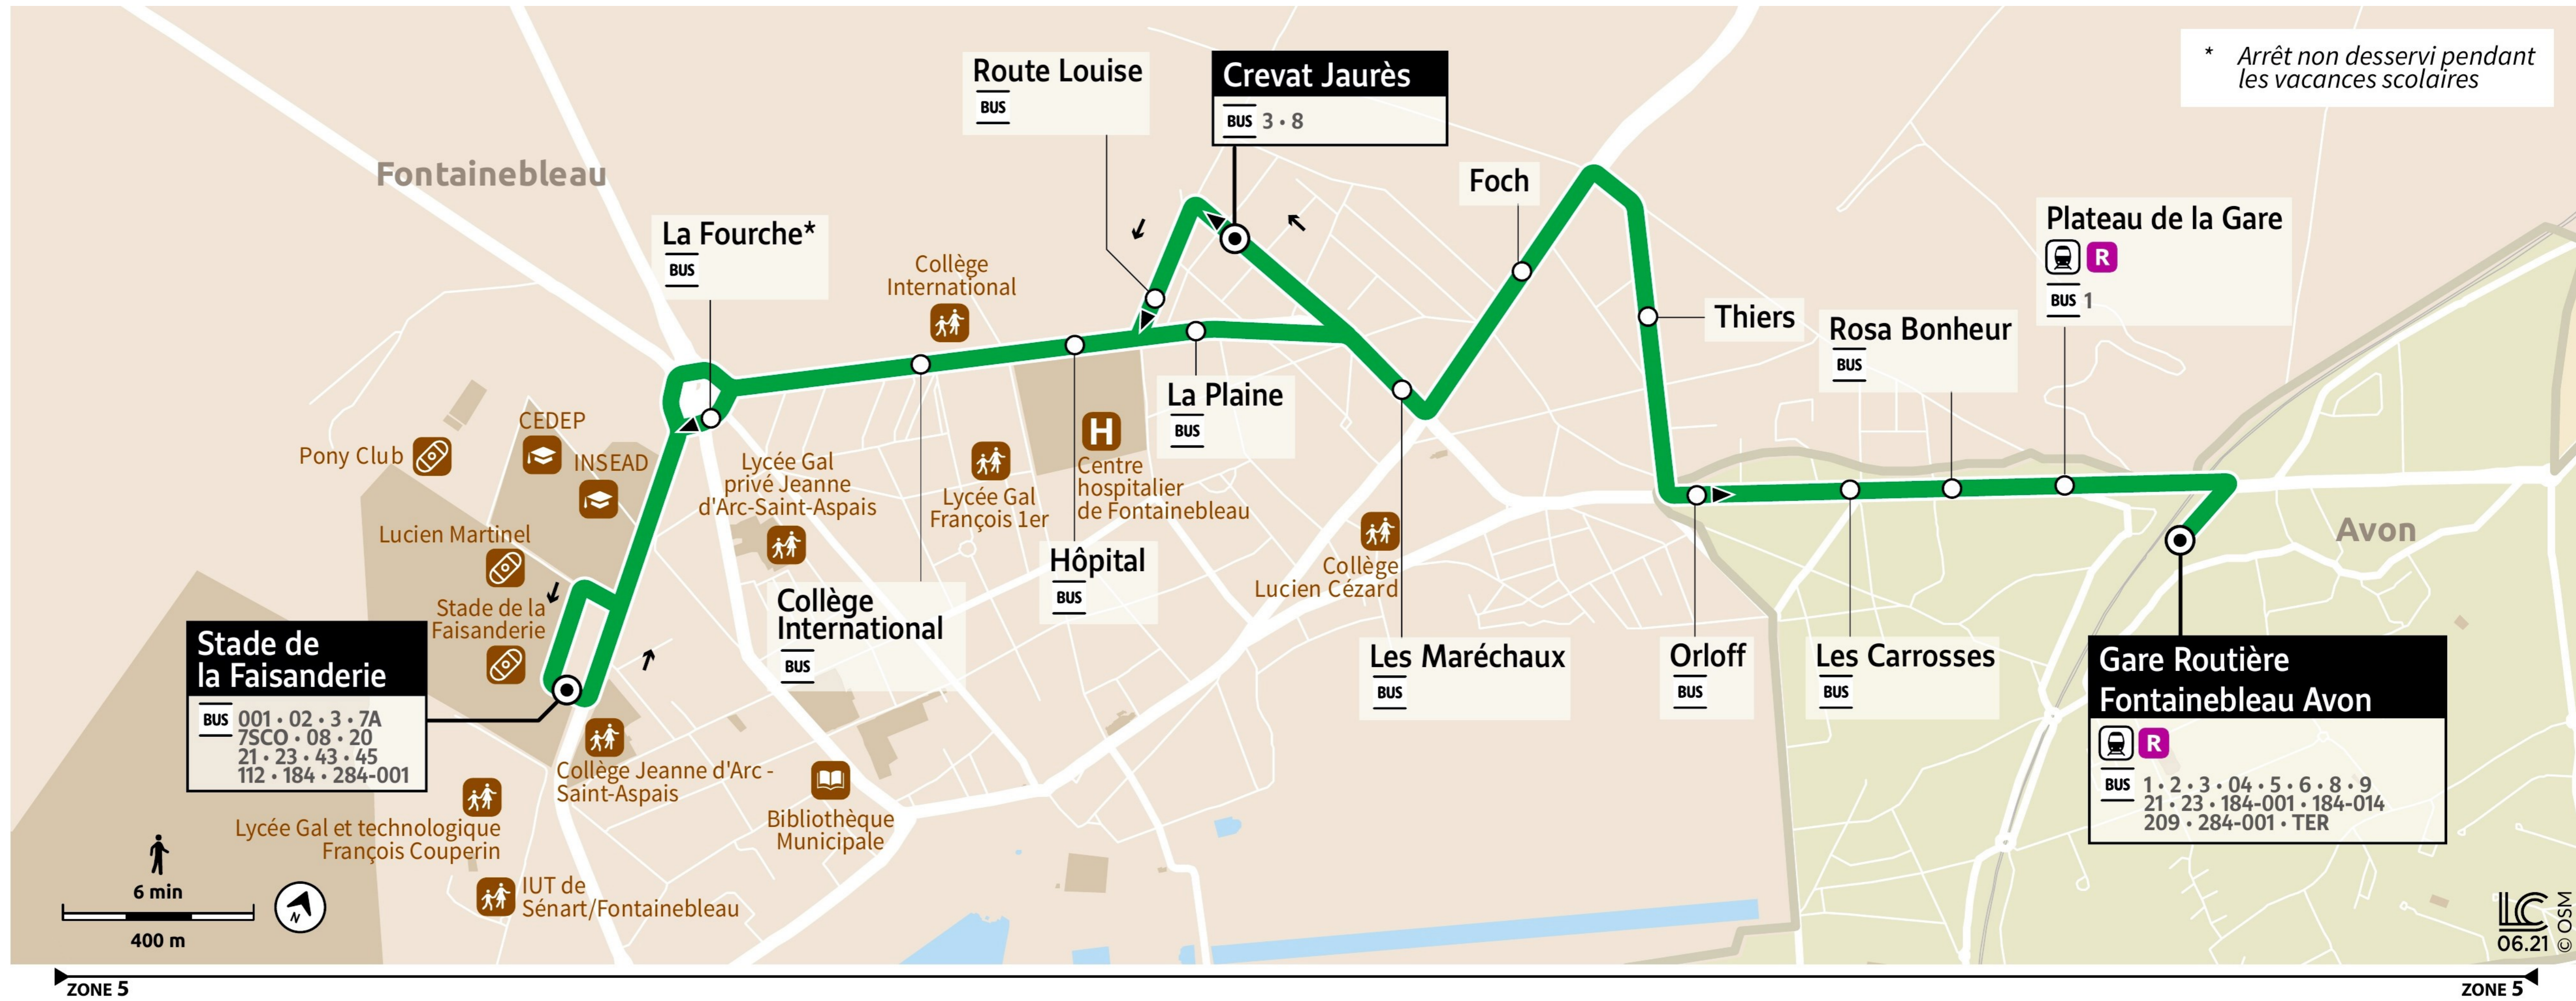

Paris bus 4 line Fontainebleau

Gare Routiere Fontainebleau Avon to Crevat Jaurès and Stade de la Faisanderie bus route map with stops and transport connections

Via - EUtouring.com
Reproduced with Permission

helping you discover more of Paris

BUS

4

Paris Public Transport

Paris Transport Systems

Related transport maps

-  [Paris Metro Maps](#)
-  [RER train lines](#)
-  [Paris buses](#)
-  [Paris night buses](#)
-  [Tramway lines](#)
-  [Batobus river bus](#)
-  [Velib bike hire](#)
-  [CDG Airport shuttle services](#)
-  [Orly Airport shuttle services](#)

Via - EUtouring.com

discovering more of Paris France

LC 06.21 © OSM