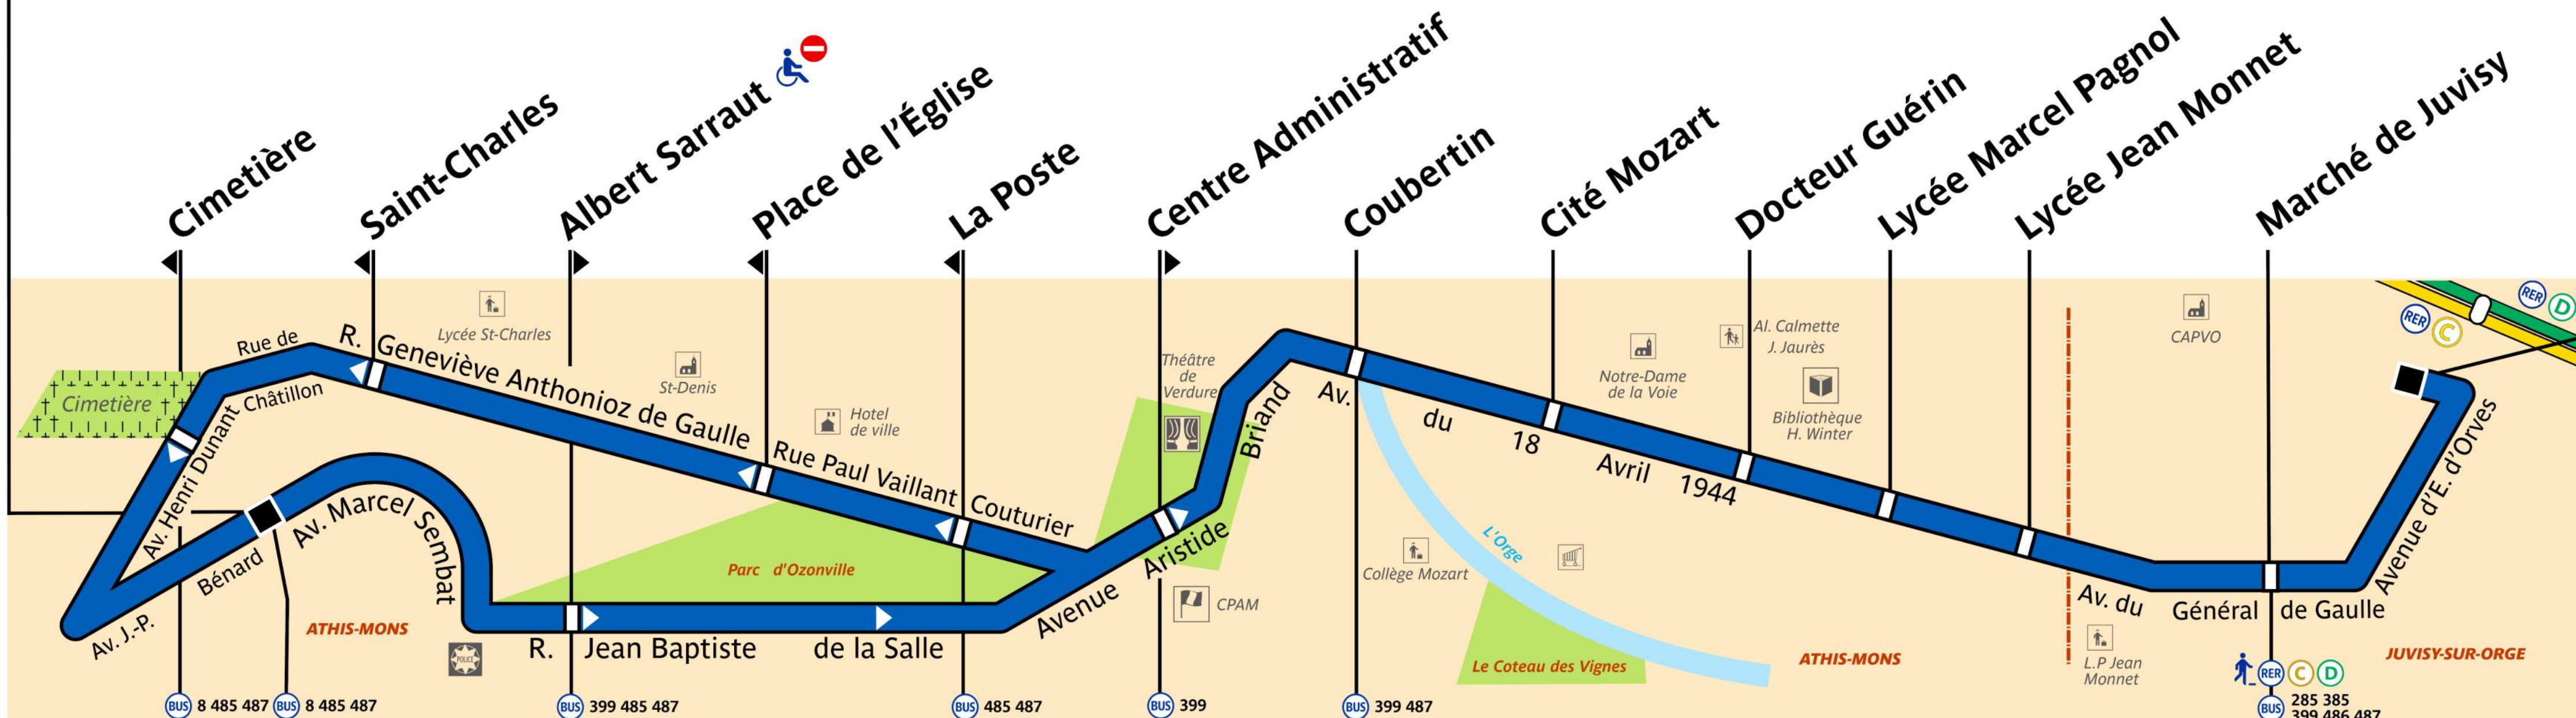

RATP Paris bus 488 map

Athis-Mons Place Henri Deudon to Juvisy-sur-Orge RER bus route map with stops and transport connections

Via - EUtouring.com
Reproduced with Permission

helping you discover more of Paris

BUS 488

Paris Public Transport

[Paris Transport Systems](#)

Related transport maps

- [Paris Metro Maps](#)
- [RER train lines](#)
- [Paris buses](#)
- [Tramway lines](#)
- [CDG Airport shuttle services](#)
- [Orly Airport shuttle services](#)

EUtouring.com
Discovering more of Paris France

Athis-Mons – Place Henri Deudon

Juvisy-sur-Orge RER

ZONE TARIFAIRE 4