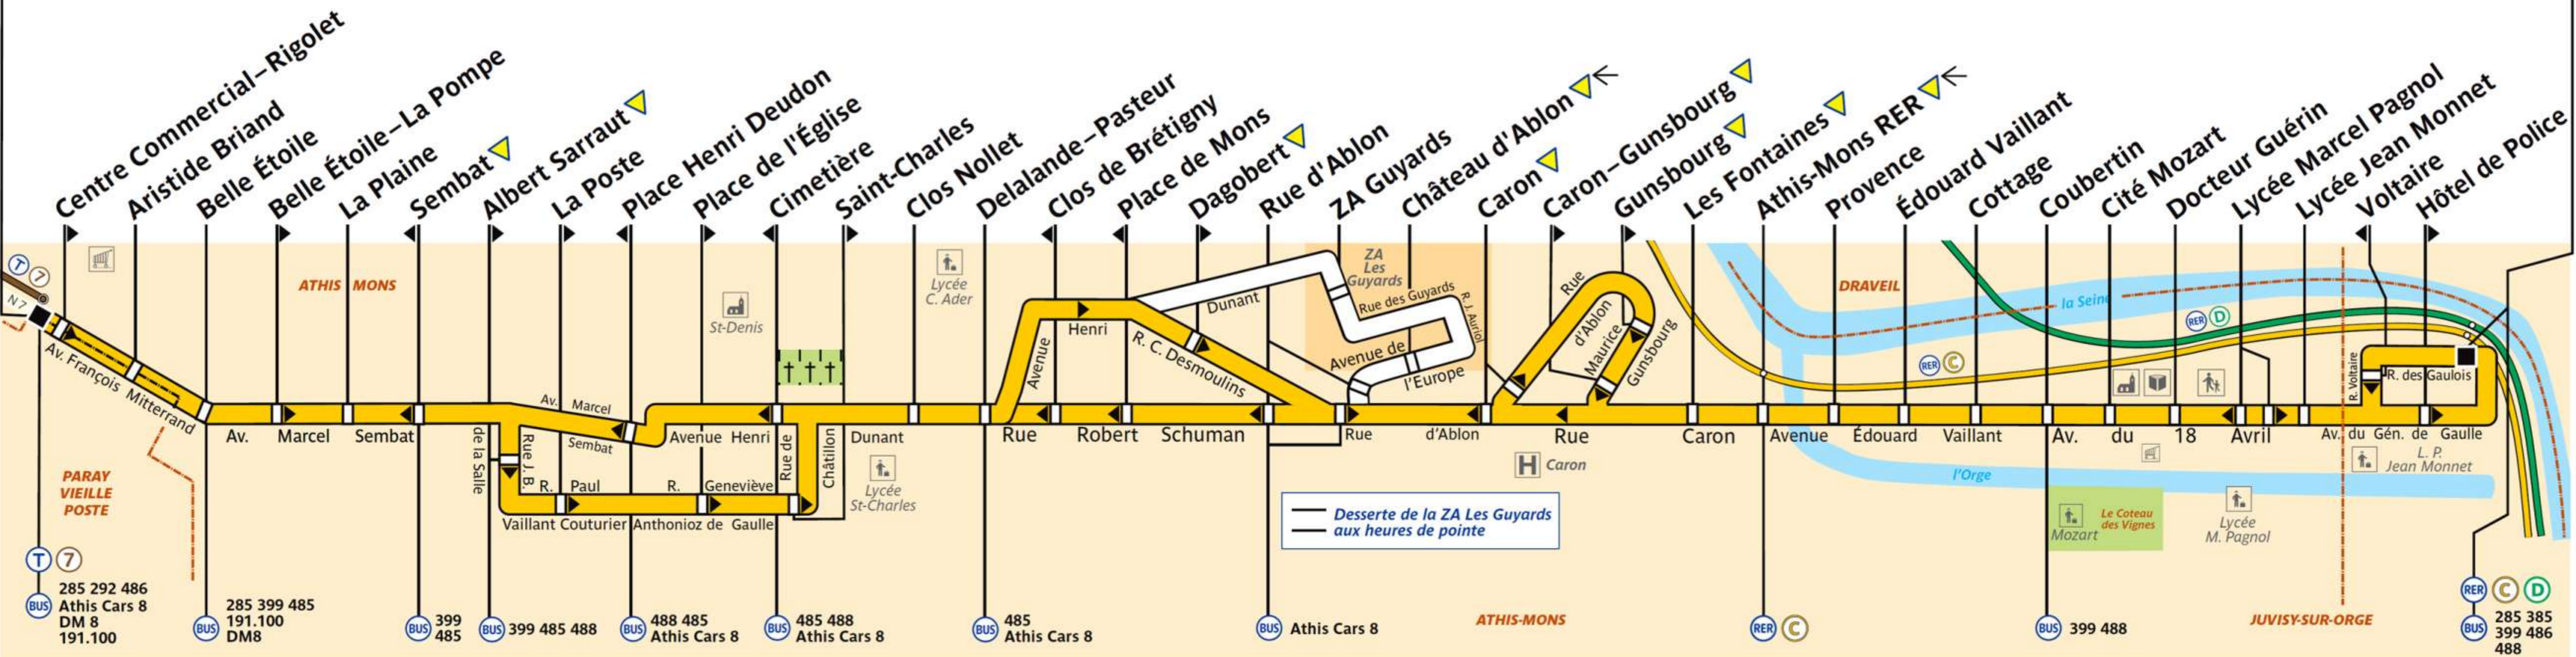

487

RATP Paris Bus 487

Via - EUtouring.com
Reproduced with Permission

Athis-Mons - Porte de l'Essonne

Juvisy-sur-Orge RER

ZONE TARIFAIRE 4