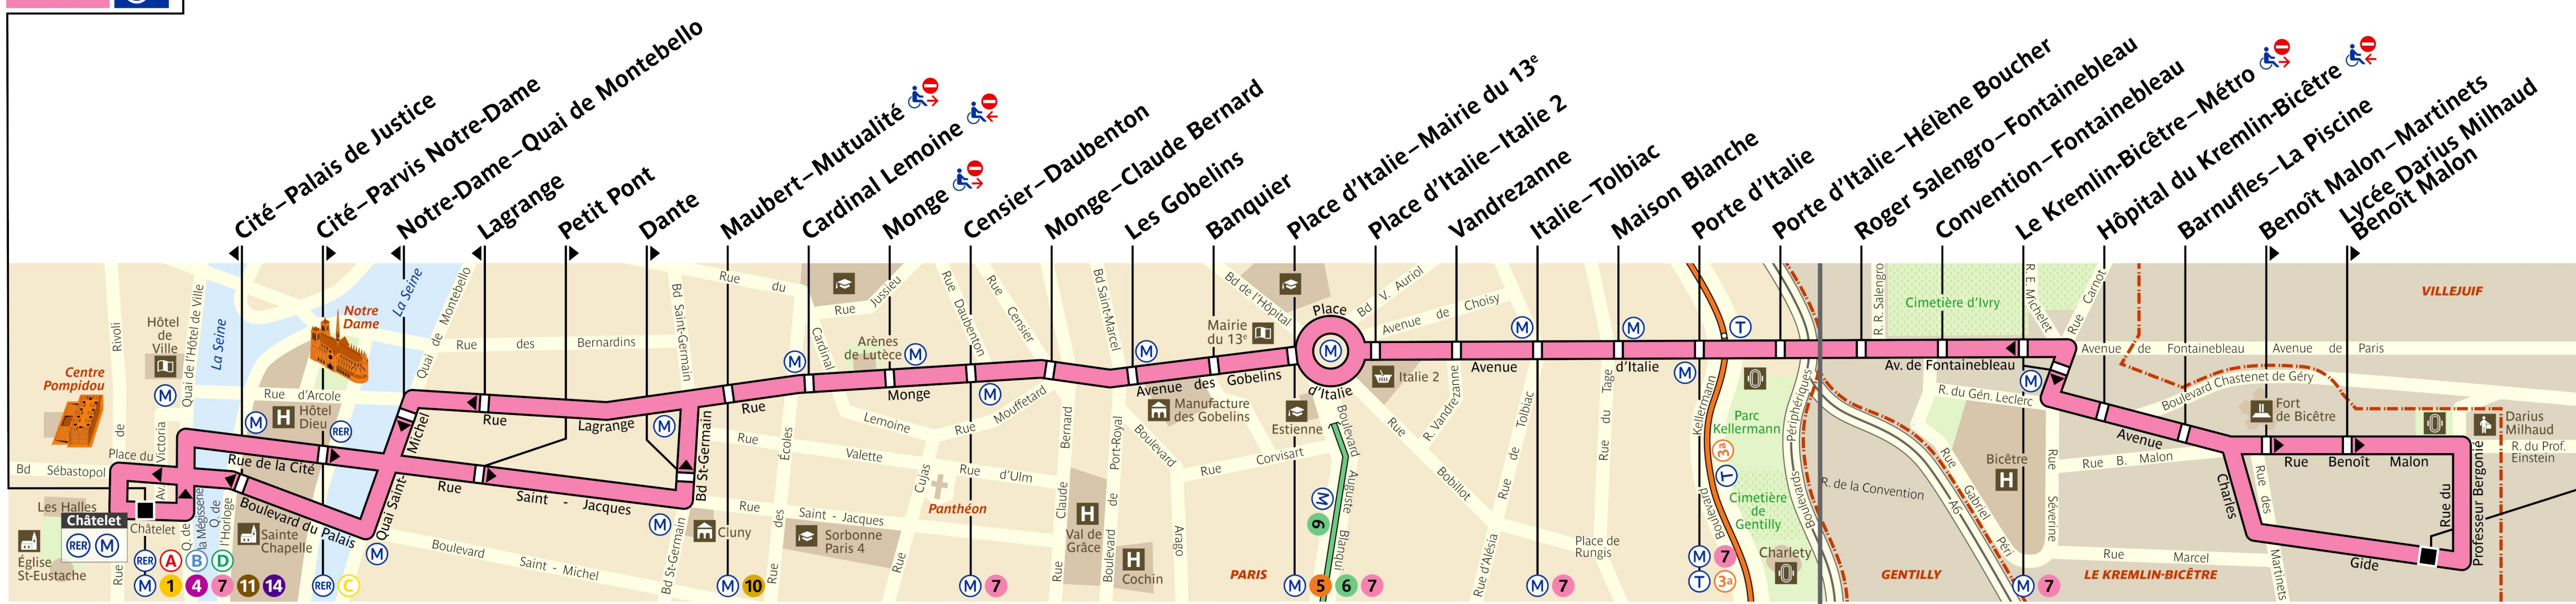

RATP Paris bus 47 line

Chatelet to Fort du Kremlin-Bicetre bus route map with stops and transport connections

Via - EUtouring.com

Reproduced with Permission

helping you discover more of Paris

47

Paris Public Transport

Paris Transport Systems

Related transport maps

- Paris Metro Maps
- RER train lines
- Paris buses
- Tramway lines
- CDG Airport shuttle services
- Orly Airport shuttle services

EUtouring.com
discovering more of Paris France

47

Châtelet 

Fort du Kremlin-Bicêtre

ZONE TARIFAIRE 1

ZONE TARIFAIRE 2

LIGNE EXPLOITÉE PAR LA RATP

47 - 02 2020 - AL - PROPRIÉTÉ DE LA RATP - REPRODUCTION INTERDITE