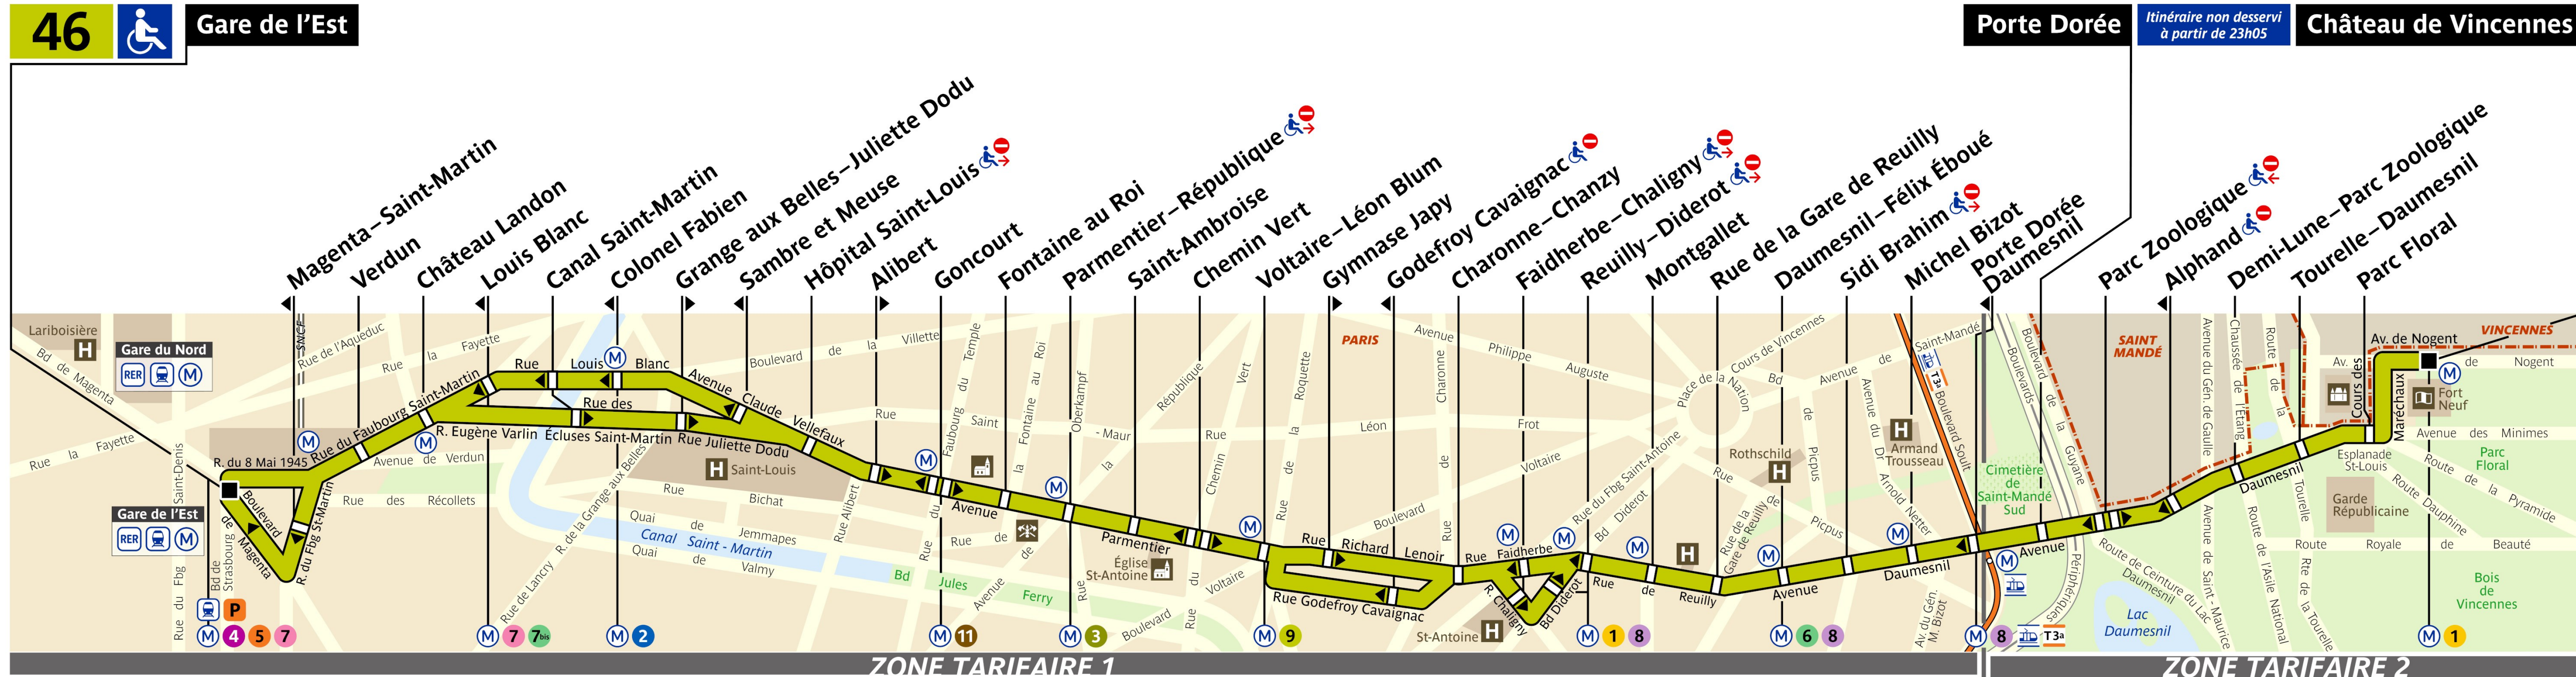

RATP Paris bus 46 map

From Gare de l'Est to Chateau de Vincennes bus route map with stops and transport connections

Via - EUtouring.com

Reproduced with Permission

helping you discover more of Paris

46

46

Gare de l'Est

Porte Dorée

Itinéraire non desservi à partir de 23h05

Château de Vincennes

Paris Public Transport

Paris Transport Systems

Related transport maps

- Paris Metro Maps
- RER train lines
- Paris buses
- Tramway lines
- CDG Airport shuttle services
- Orly Airport shuttle services

EUtouring.com

Discovering more of Paris France

LIGNE EXPLOITÉE PAR LA RATP

46 - 06.2021 - ERA - PROPRIÉTÉ DE LA RATP - REPRODUCTION INTERDITE