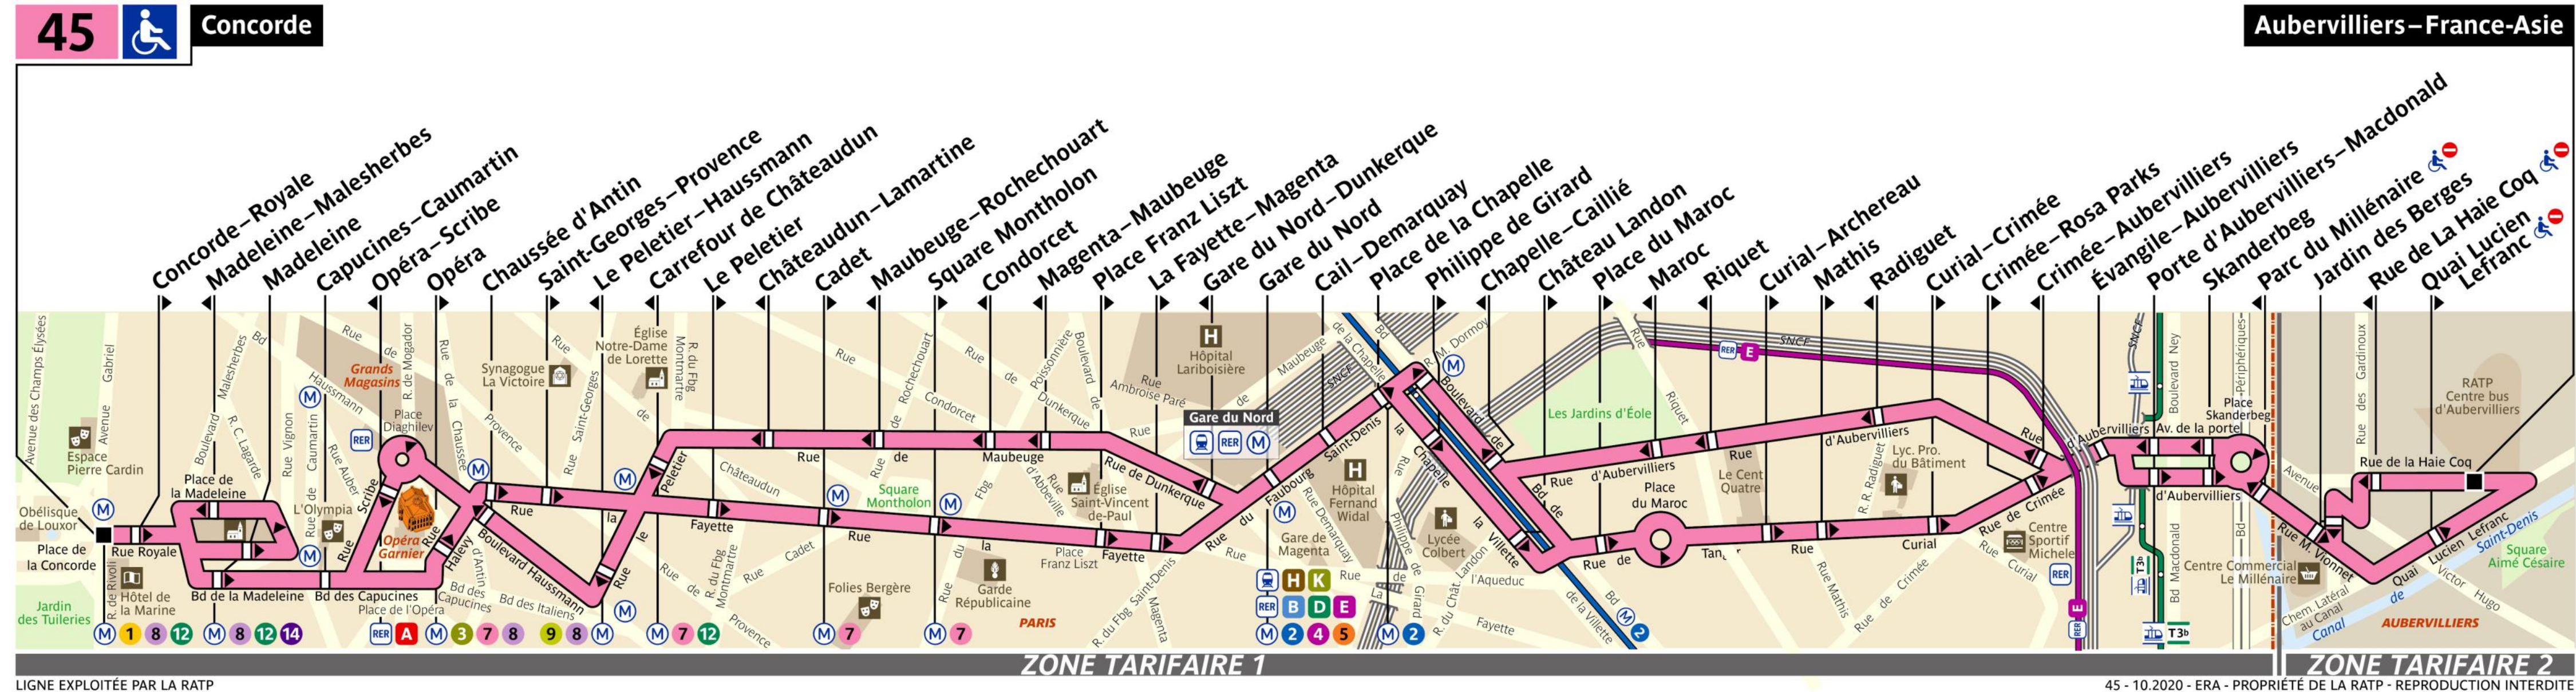

RATP Paris bus 45 map

Concorde to Aubervilliers - France-Asie bus route map with stops and transport connections

Via - EUtouring.com
Reproduced with Permission

helping you discover more of Paris

BUS **45**

45  **Concorde**

Paris Public Transport

[Paris Transport Systems](#)

Related transport maps

-  [Paris Metro Maps](#)
-  [RER train lines](#)
-  [Paris buses](#)
-  [Tramway lines](#)
-  [CDG Airport shuttle services](#)
-  [Orly Airport shuttle services](#)

Aubervilliers-France-Asie

ZONE TARIFAIRE 1

ZONE TARIFAIRE 2