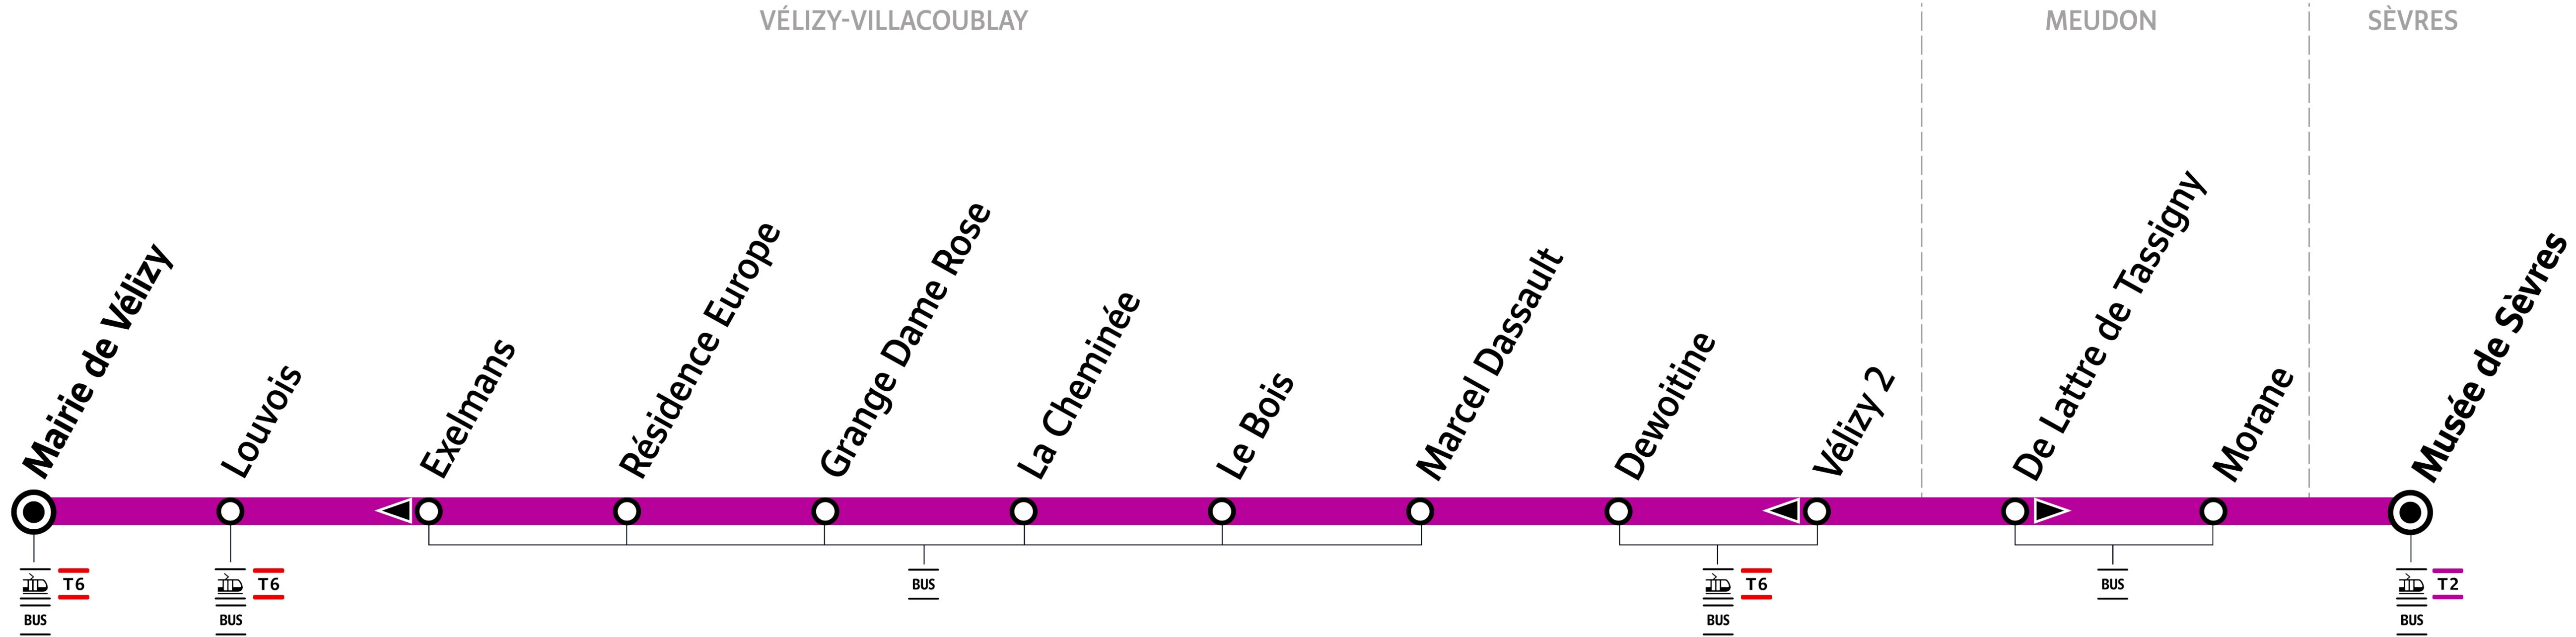

# Phebus Paris bus 45 line

Musee de Sevres to Mairie de Velizy bus route map with stops and transport connections

Via - EUtouring.com  
Reproduced with Permission

helping you discover more of Paris

BUS

45

Paris Public Transport

[Paris Transport Systems](#)

Related transport maps

- [Paris Metro Maps](#)
- [RER train lines](#)
- [Paris buses](#)
- [Tramway lines](#)
- [CDG Airport shuttle services](#)
- [Orly Airport shuttle services](#)

EUtouring.com

Discovering more of Paris France

ZONE 3

Arrêt desservi dans un seul sens