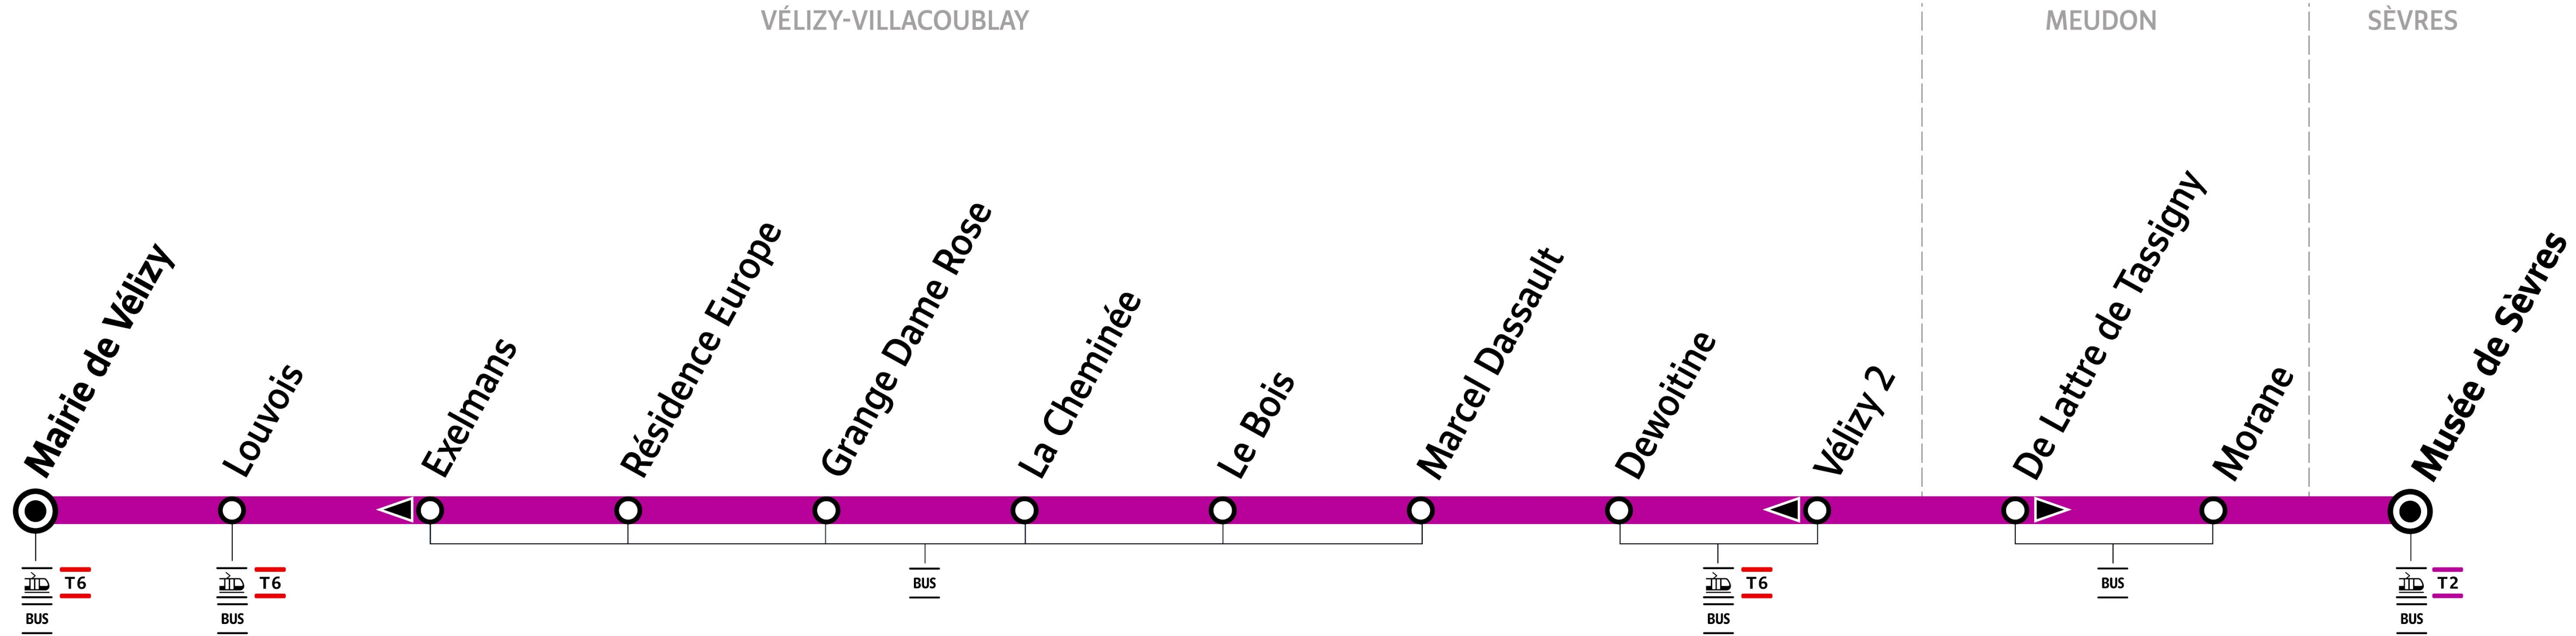

Phebus Paris bus 45 line

Musee de Sevres to Mairie de Velizy bus route map with stops and transport connections

Via - EUtouring.com
Reproduced with Permission

helping you discover more of Paris

BUS

45

Paris Public Transport

[Paris Transport Systems](#)

Related transport maps

- [Paris Metro Maps](#)
- [RER train lines](#)
- [Paris buses](#)
- [Tramway lines](#)
- [CDG Airport shuttle services](#)
- [Orly Airport shuttle services](#)

EUtouring.com

Discovering more of Paris France

ZONE 3

Arrêt desservi dans un seul sens

Septembre 2020