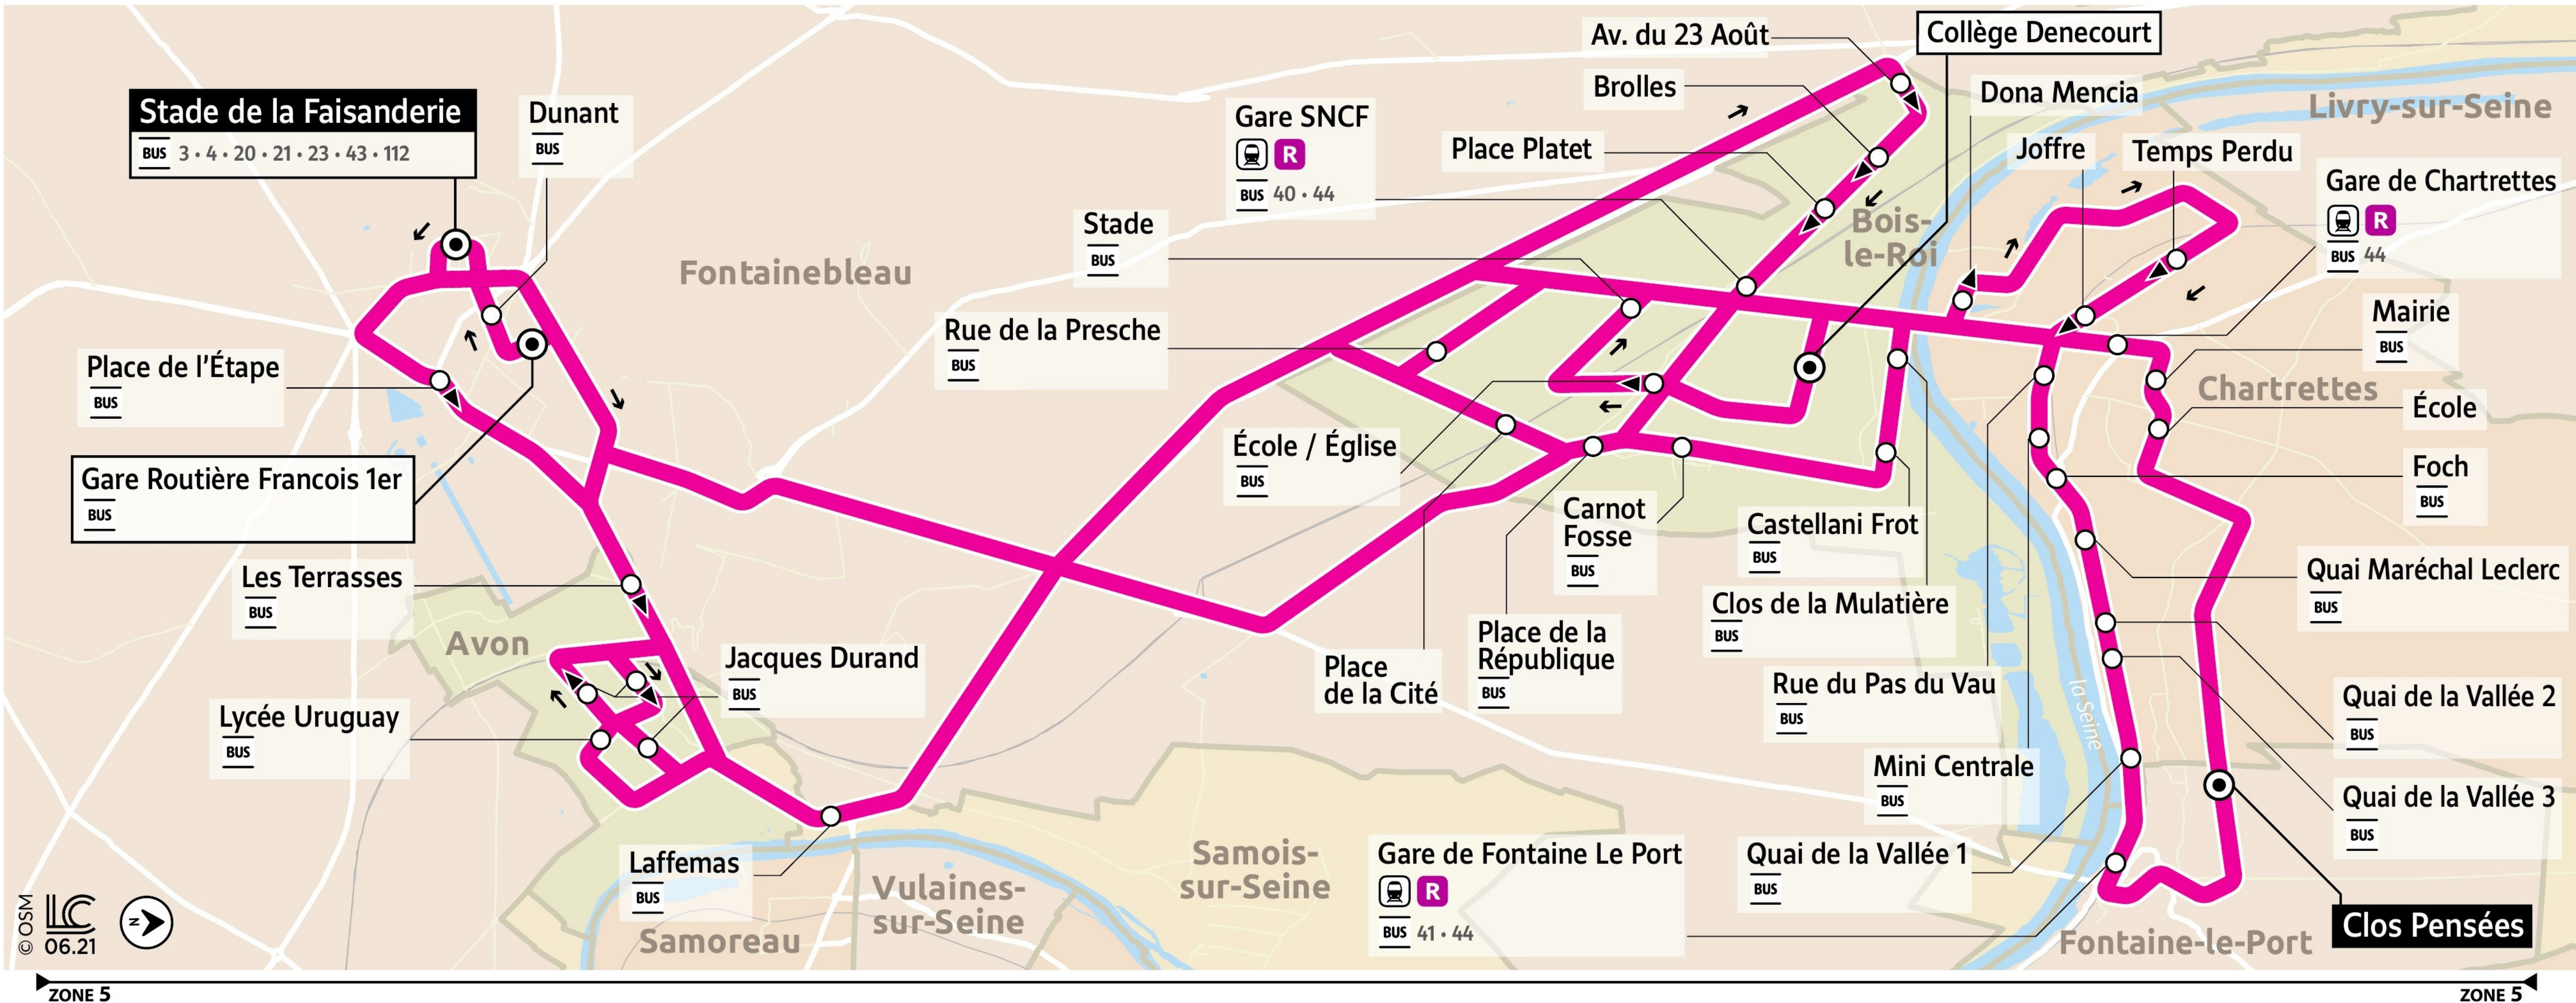

# Paris Bus 45 line Fontainebleau

Stade de la Faisanderie to Clos Pensees bus route map with stops and transport connections

Via - EUtouring.com  
Reproduced with Permission

helping you discover more of Paris

**BUS**

**45**

Paris Public Transport

Paris Transport Systems

Related transport maps

- Paris Metro Maps
- RER train lines
- Paris buses
- Paris night buses
- Tramway lines
- Batobus river bus
- Velib bike hire
- CDG Airport shuttle services
- Orly Airport shuttle services

Via - EUtouring.com

discovering more of Paris France

© OSM  
LC  
06.21

ZONE 5

ZONE 5