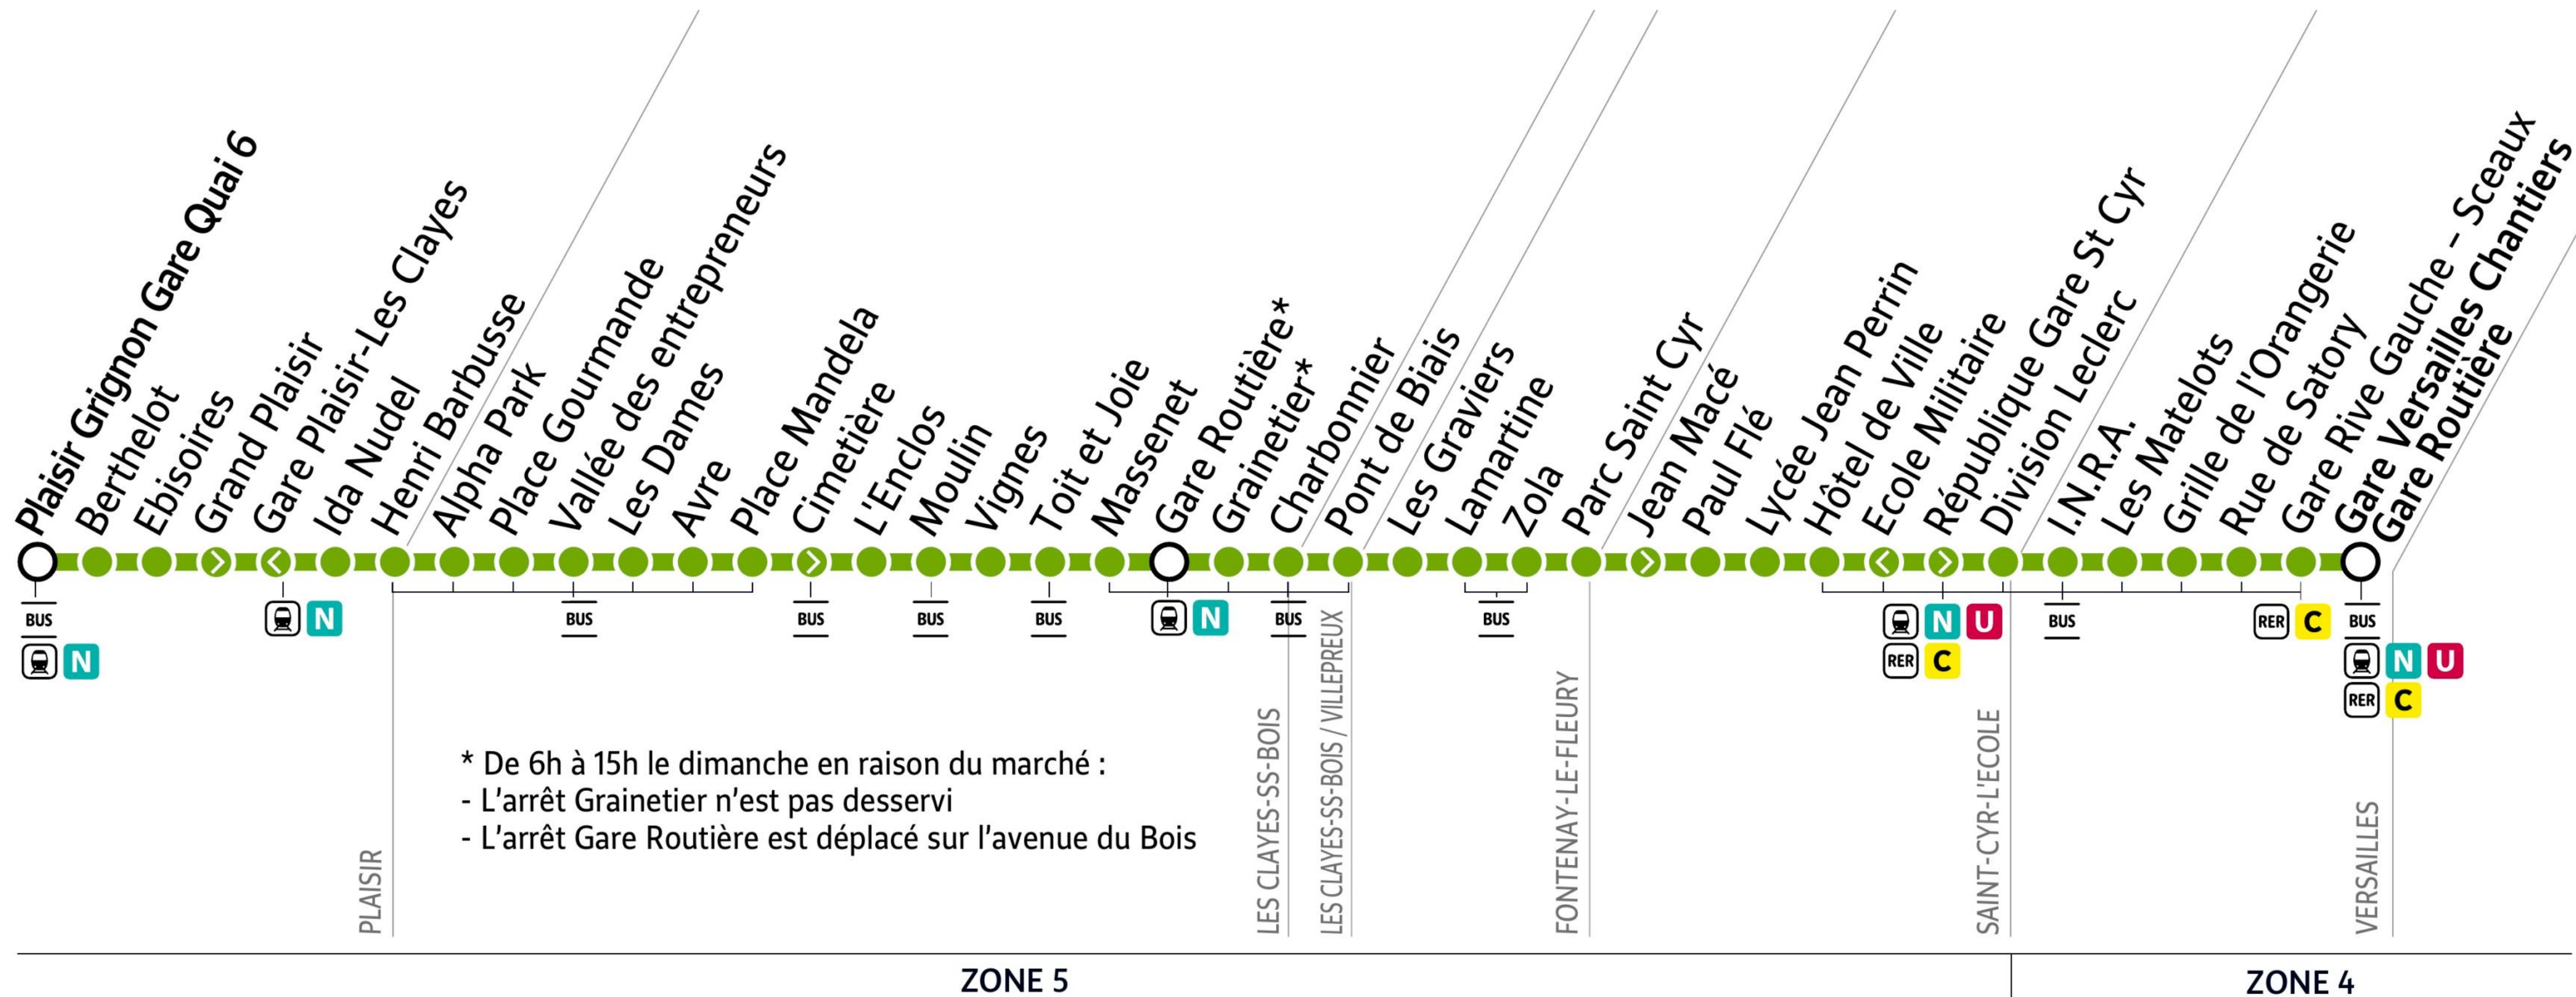

Paris bus 44 for Chateau de Versailles

Plaisir Grignon Gare Quai 6 to Gare Versailles Chantiers Gare Routiere bus route map with stops and transport connections

Via - EUtouring.com

Reproduced with Permission

helping you discover more of Paris

44

Paris Public Transport

[Paris Transport Systems](#)

Related transport maps

- [Paris Metro Maps](#)
- [RER train lines](#)
- [Paris buses](#)
- [Tramway lines](#)
- [CDG Airport shuttle services](#)
- [Orly Airport shuttle services](#)

EUtouring.com

Discovering more of Paris France

ZONE 5

ZONE 4