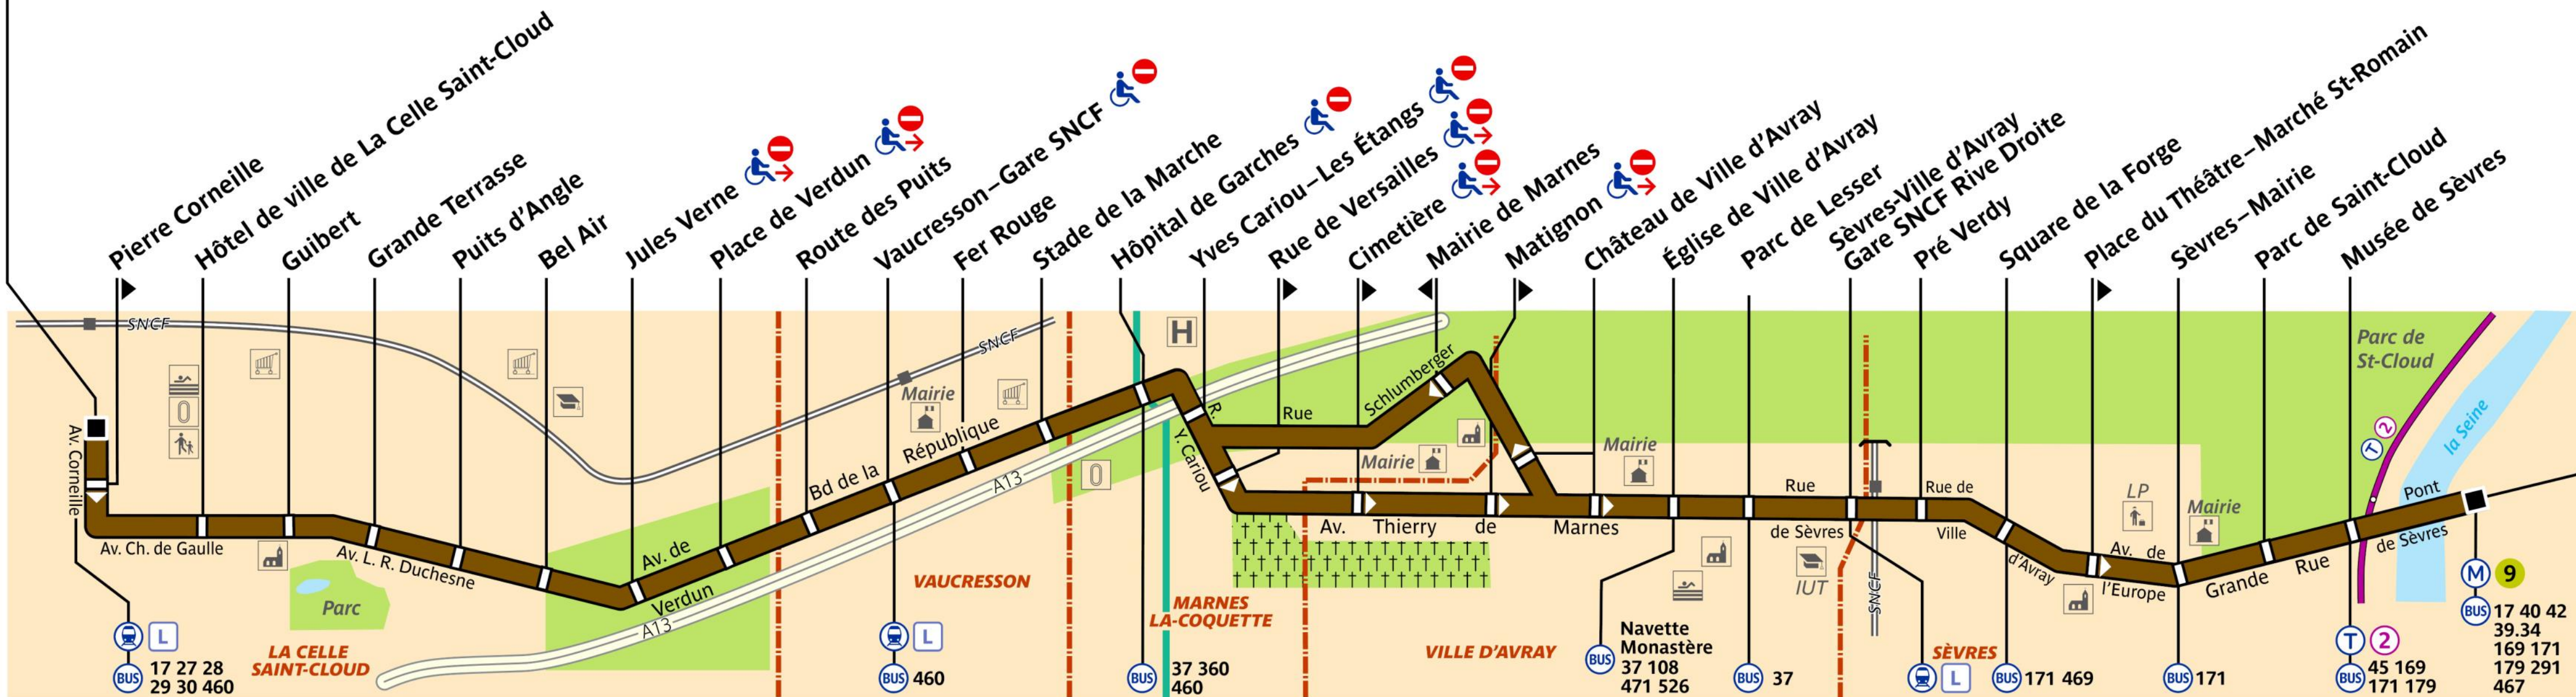

RATP Paris bus 426 map

La Celle St-Coud Gare SNCF to Pont de Sevres bus route map with stops and transport connections

Via - EUtouring.com

Reproduced with Permission

helping you discover more of Paris

BUS **426**

EUtouring.com

Discovering more of Paris France

La Celle Saint-Cloud – Gare SNCF

Pont de Sèvres

ZONE TARIFAIRE 4

ZONE TARIFAIRE 3