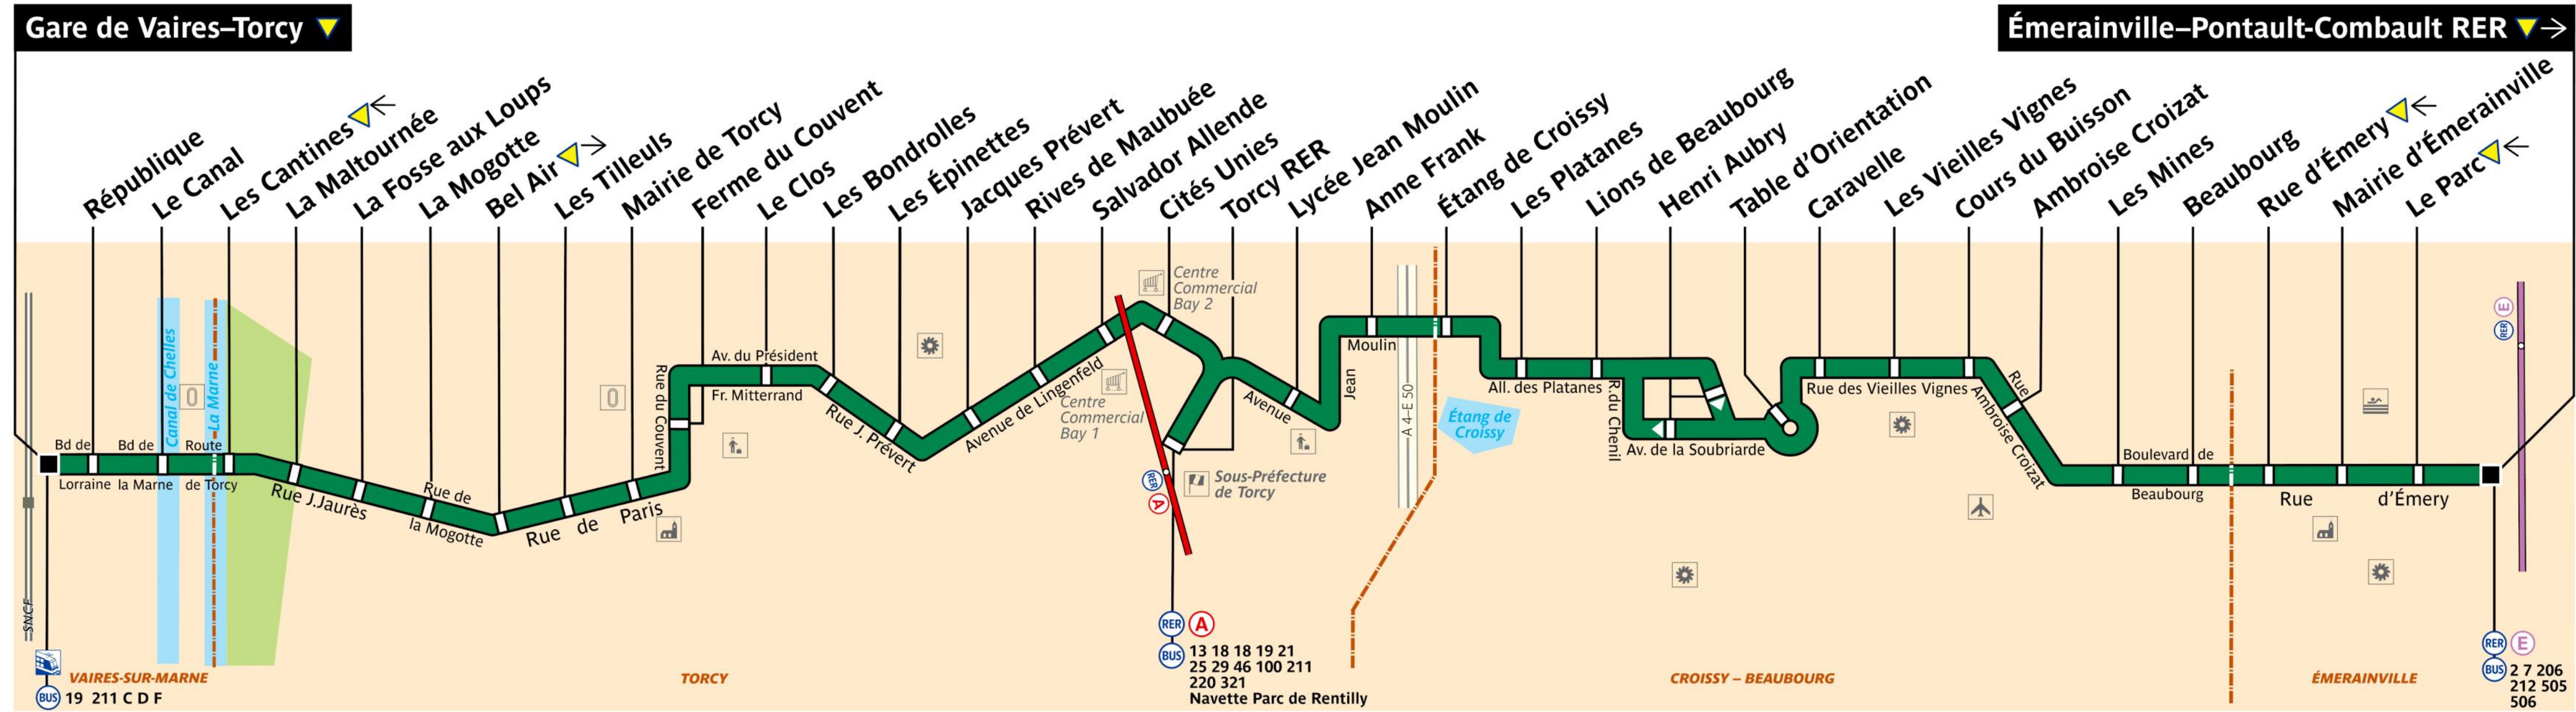

RATP Paris bus 421 map

Emerainville Pontault-Combault RER to Gare de Vaires Torcy bus route map with stops and transport connections

Via - EUtouring.com
Reproduced with Permission

helping you discover more of Paris

BUS 421

Paris Public Transport

[Paris Transport Systems](#)

Related transport maps

- M [Paris Metro Maps](#)
- RER [RER train lines](#)
- BUS [Paris buses](#)
- T [Tramway lines](#)
- CDG [CDG Airport shuttle services](#)
- ORLY [Orly Airport shuttle services](#)

EUtouring.com
Discovering more of Paris France

ZONE TARIFAIRE 5