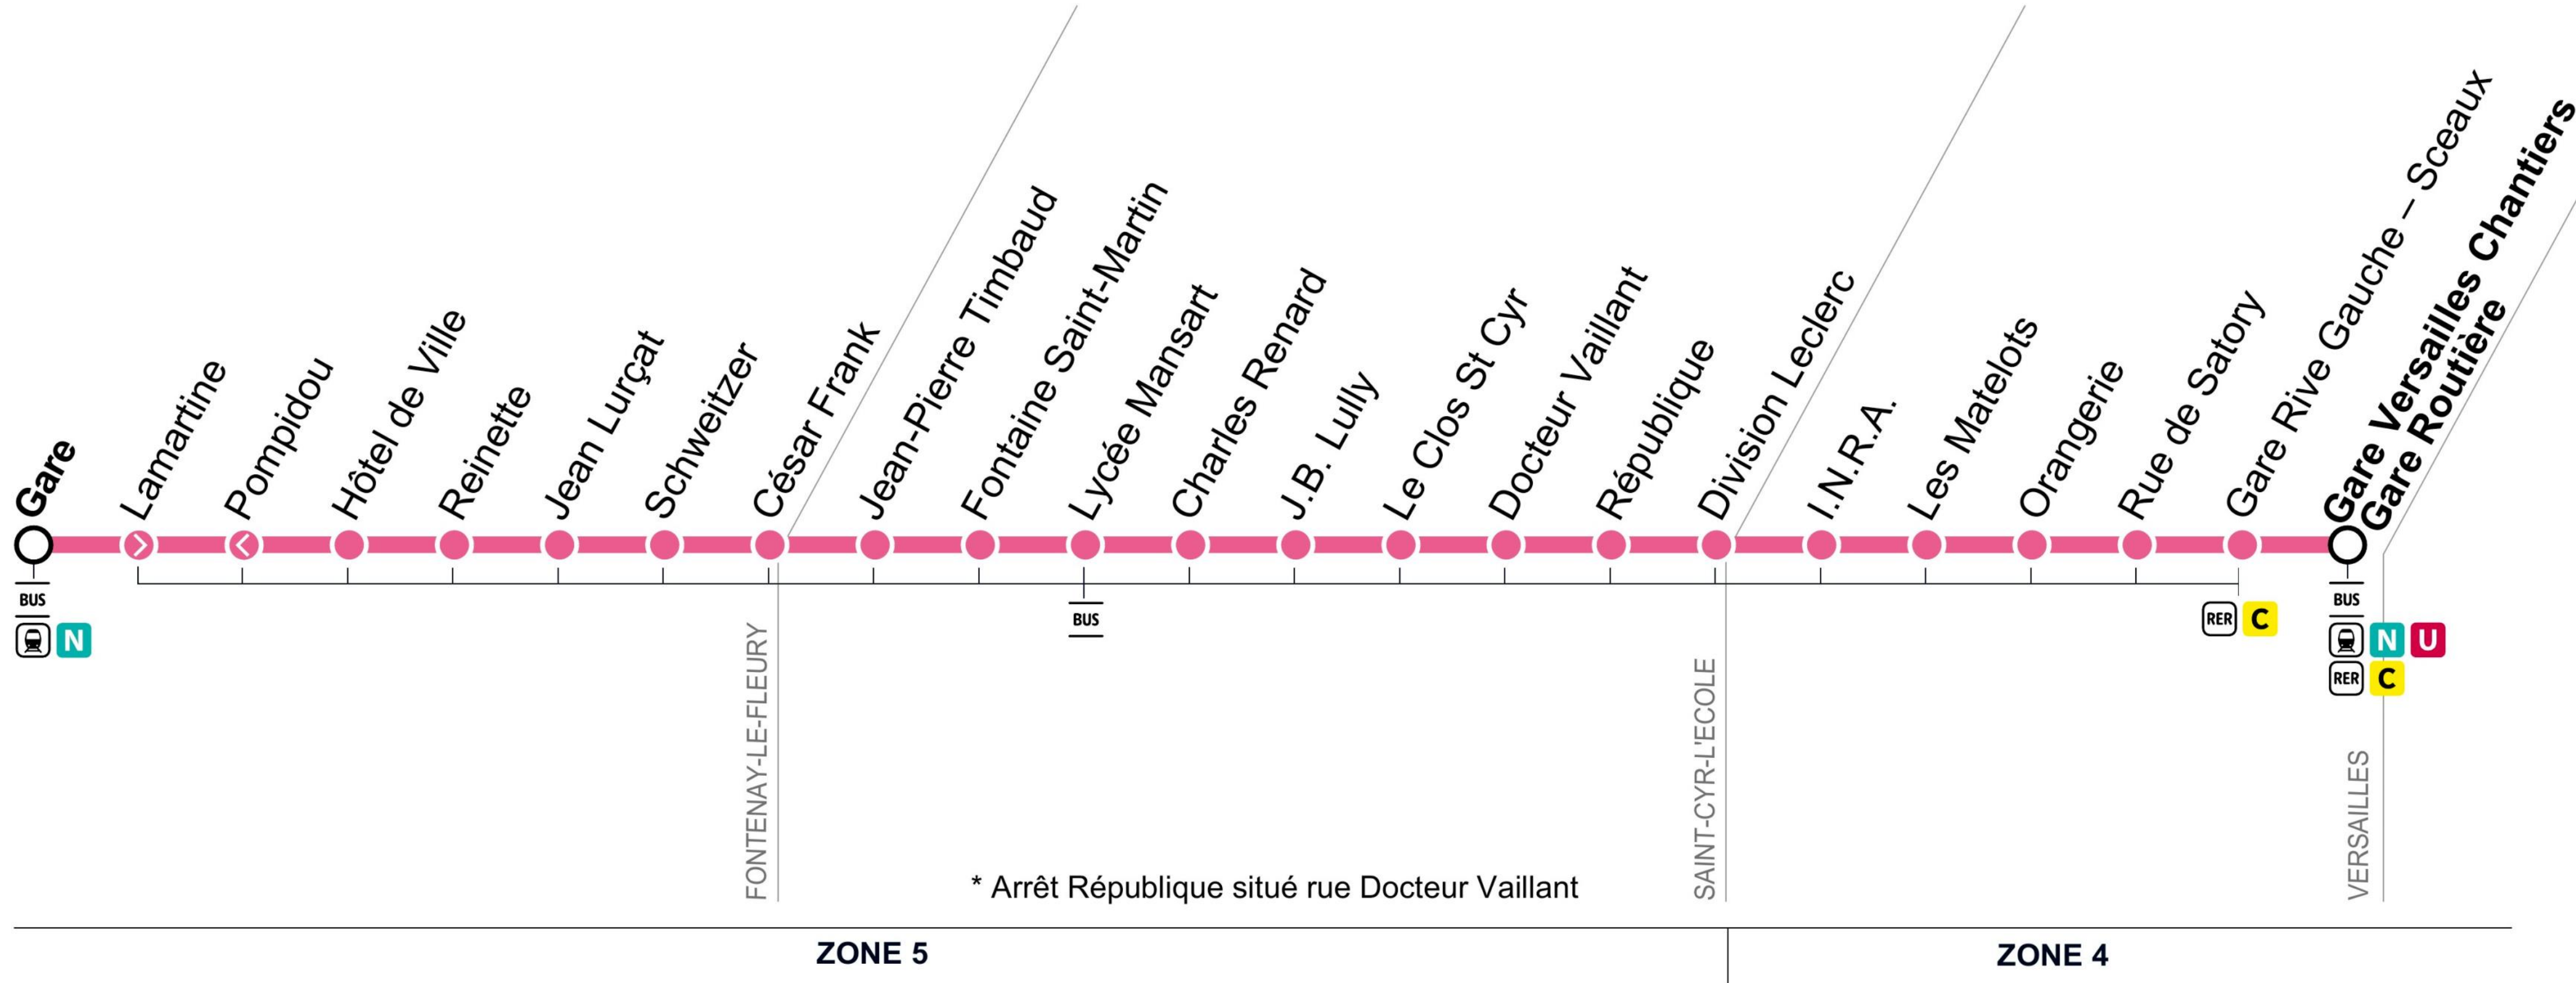

Paris bus 40 for Chateau de Versailles

Gare Fontenay-le-Fleury to Gare Versailles Chantiers Gare Routiere bus route map with stops and transport connections

Via - EUtouring.com
Reproduced with Permission

helping you discover more of Paris

Paris Public Transport

[Paris Transport Systems](#)

Related transport maps

- [Paris Metro Maps](#)
- [RER train lines](#)
- [Paris buses](#)
- [Tramway lines](#)
- [CDG Airport shuttle services](#)
- [Orly Airport shuttle services](#)

EUtouring.com

Discovering more of Paris France

ZONE 5

ZONE 4