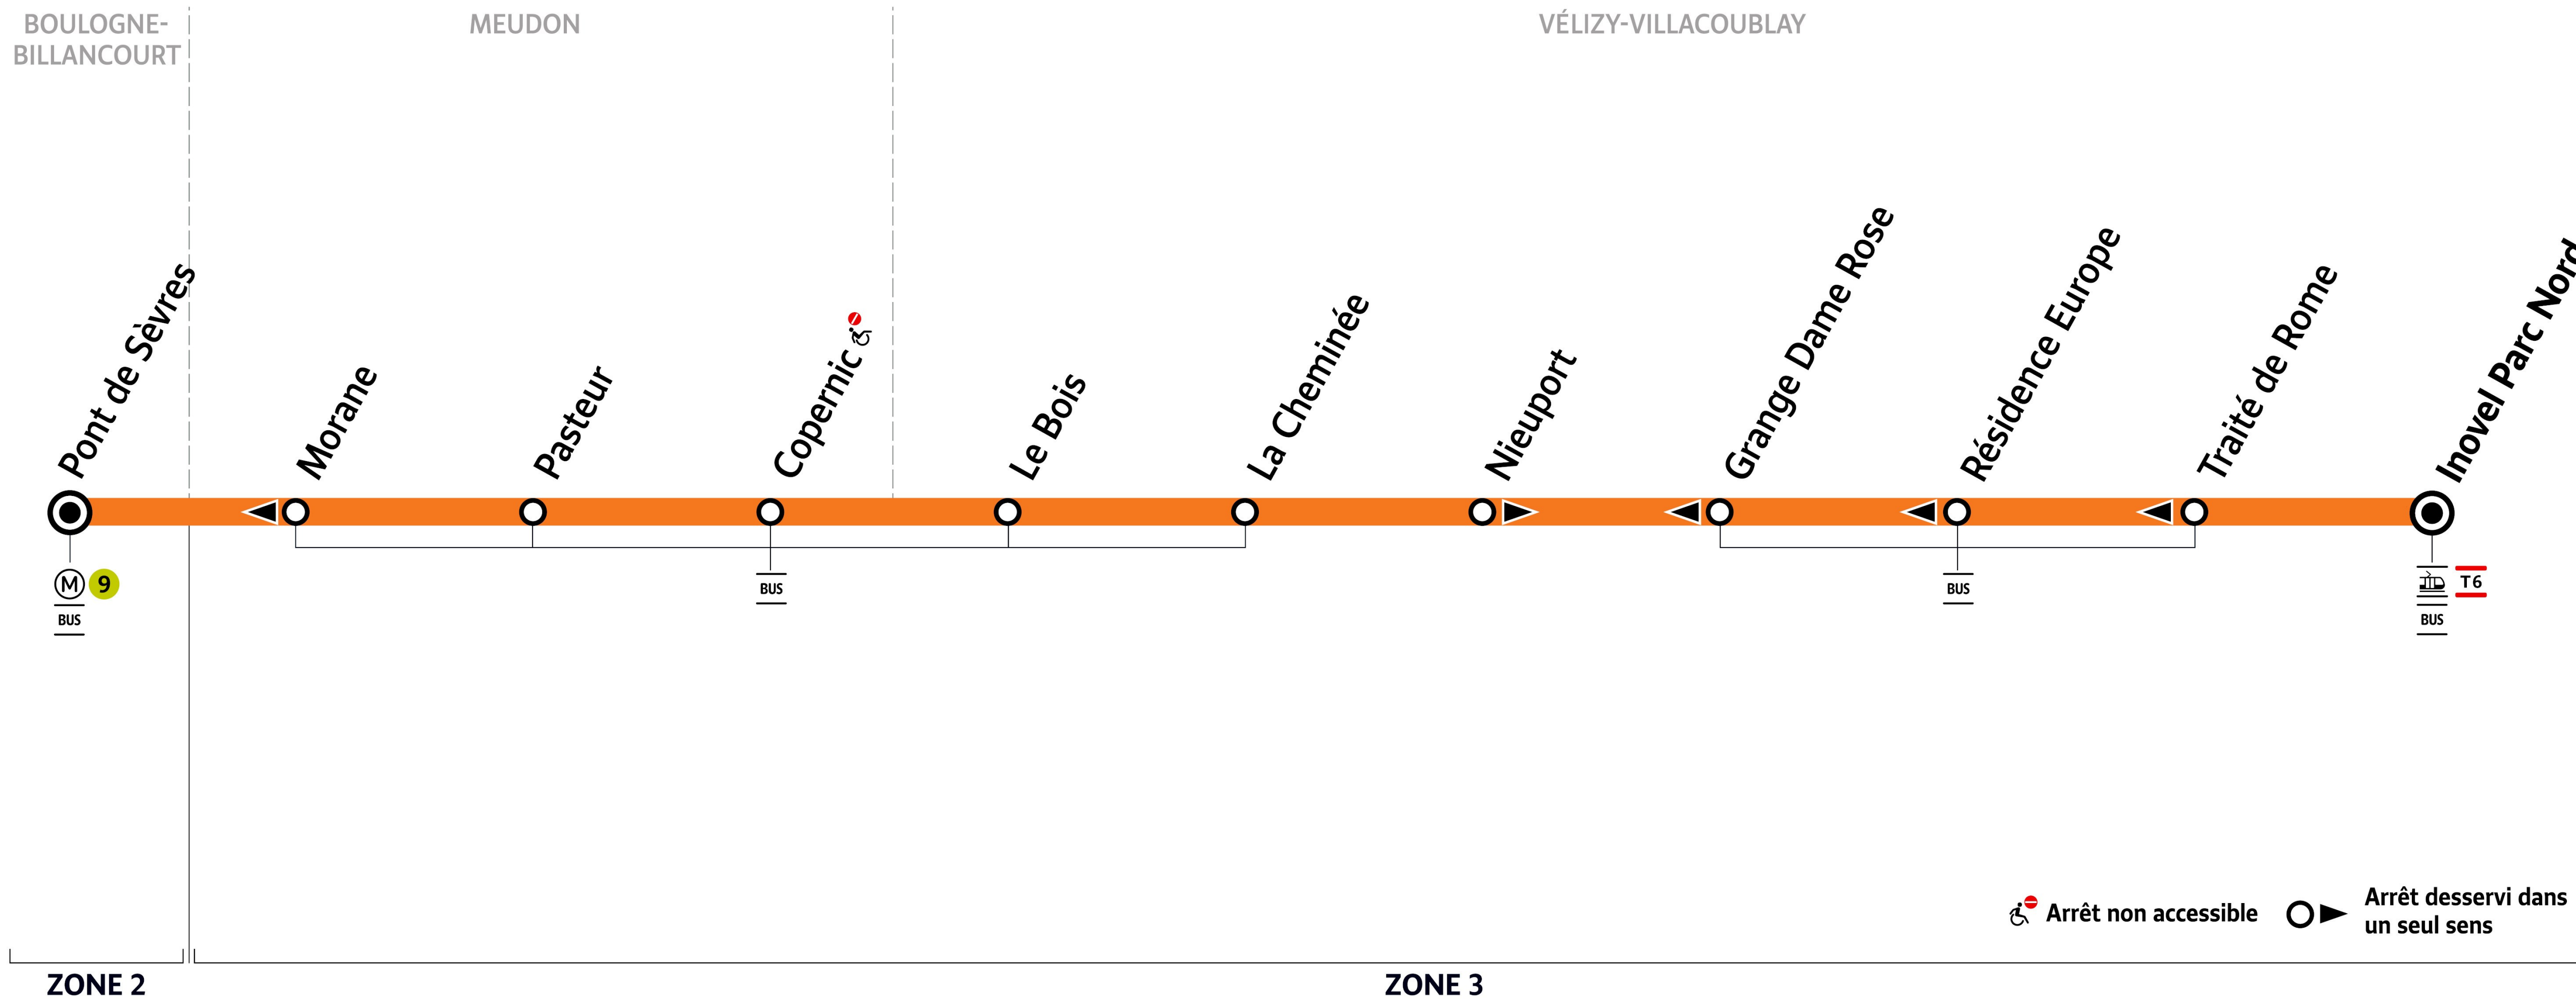

# Phebus Paris bus 40 line

Inovel Park Nord to Pont de Sevres bus route map with stops and transport connections

Via - EUtouring.com  
Reproduced with Permission

helping you discover more of Paris

**BUS** **40**

Paris Public Transport

[Paris Transport Systems](#)

Related transport maps

- [Paris Metro Maps](#)
- [RER train lines](#)
- [Paris buses](#)
- [Tramway lines](#)
- [CDG Airport shuttle services](#)
- [Orly Airport shuttle services](#)

EUtouring.com

Discovering more of Paris France

Arrêt non accessible Arrêt desservi dans un seul sens