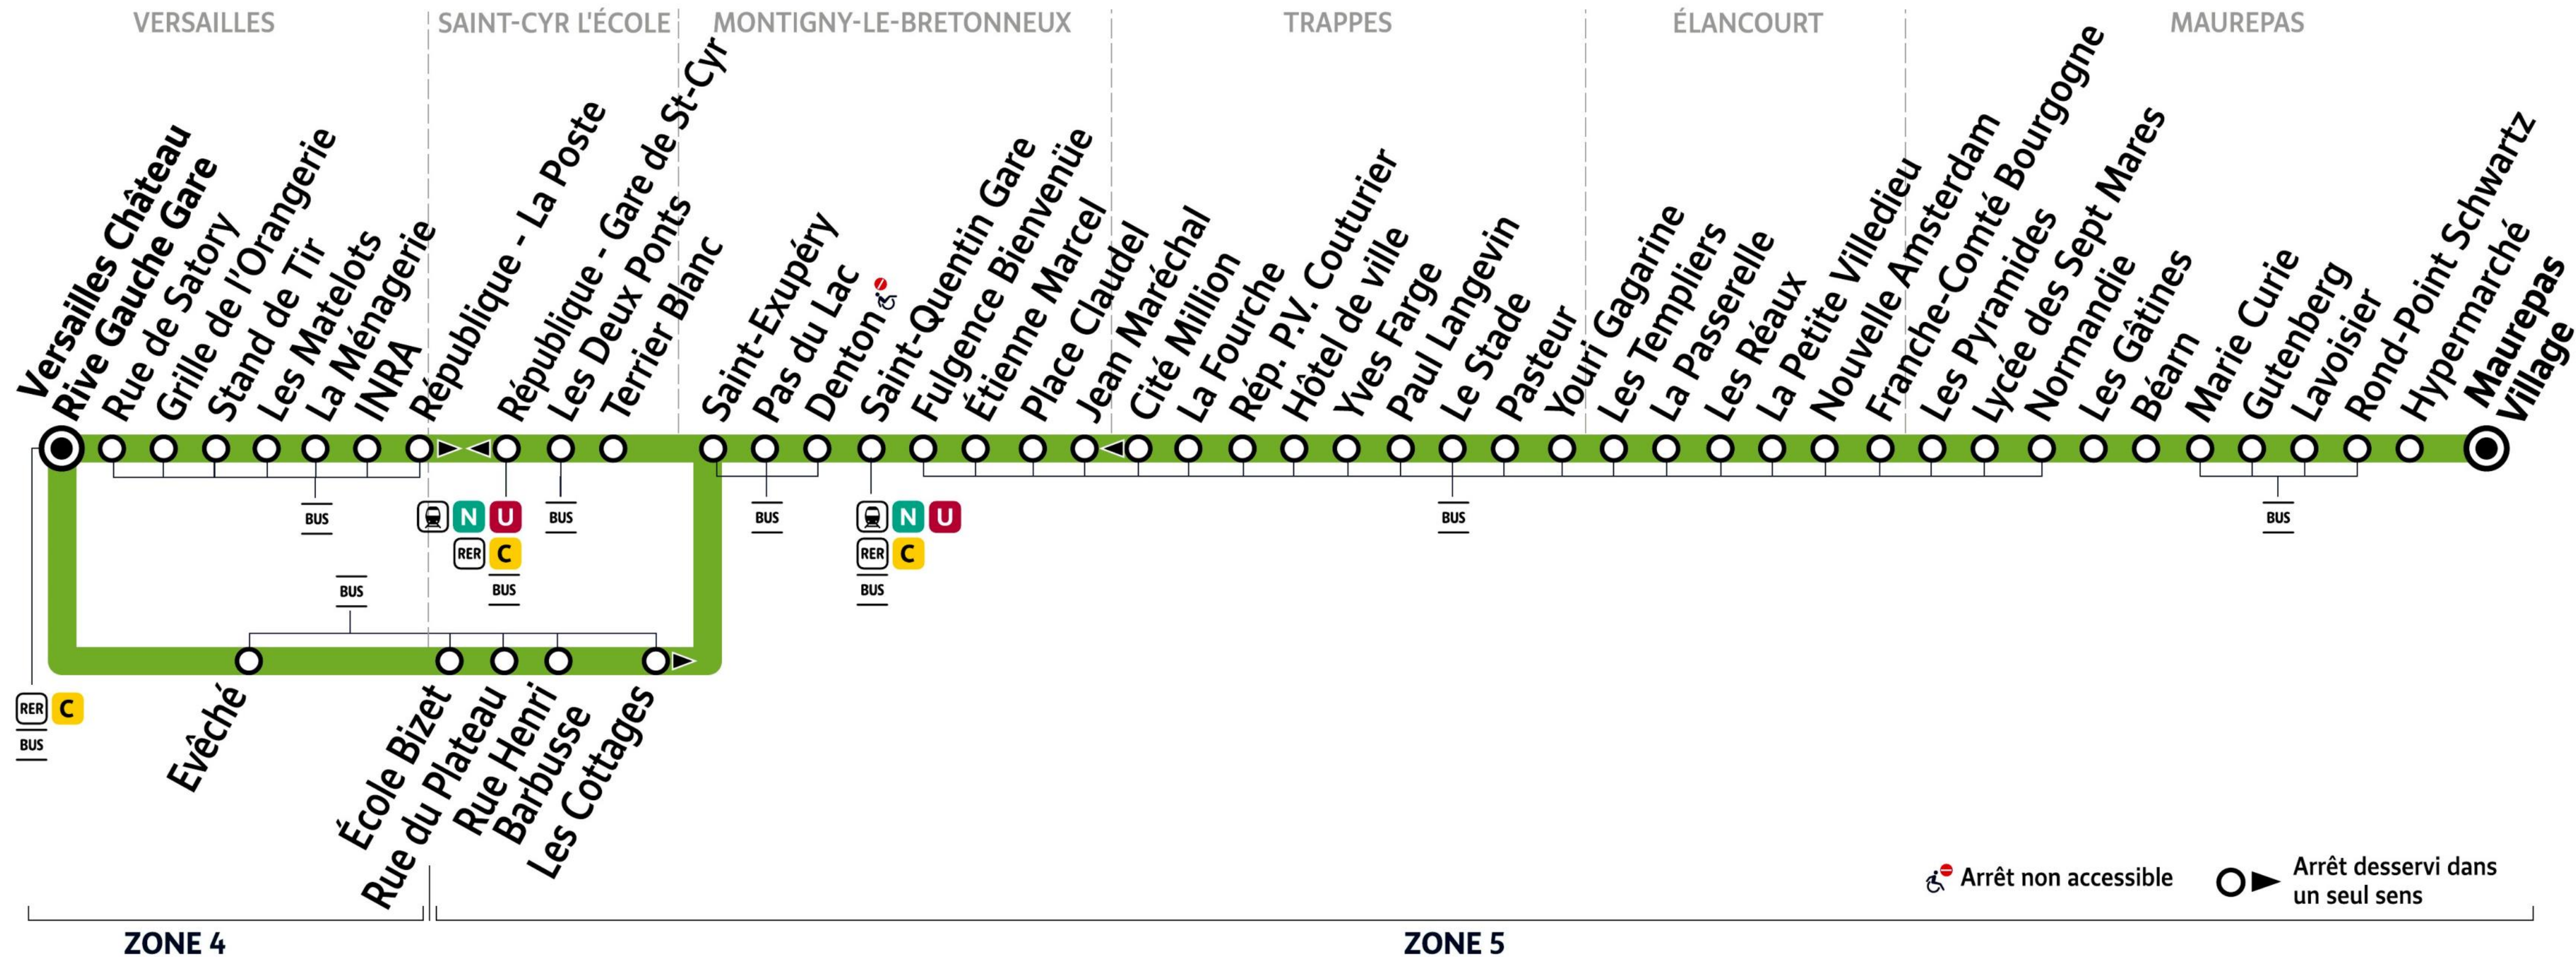

# Paris bus 401 line for Chateau de Versailles

Versailles Chateau Rive Gauche Gare to Maurepas Village bus route map with stops and transport connections

Via - EUtouring.com

Reproduced with Permission

helping you discover more of Paris

**BUS** 401

Paris Public Transport

Paris Transport Systems

Related transport maps

- Paris Metro Maps
- RER train lines
- Paris buses
- Tramway lines
- CDG Airport shuttle services
- Orly Airport shuttle services

EUtouring.com

Discovering more of Paris France

Arrêt non accessible Arrêt desservi dans un seul sens