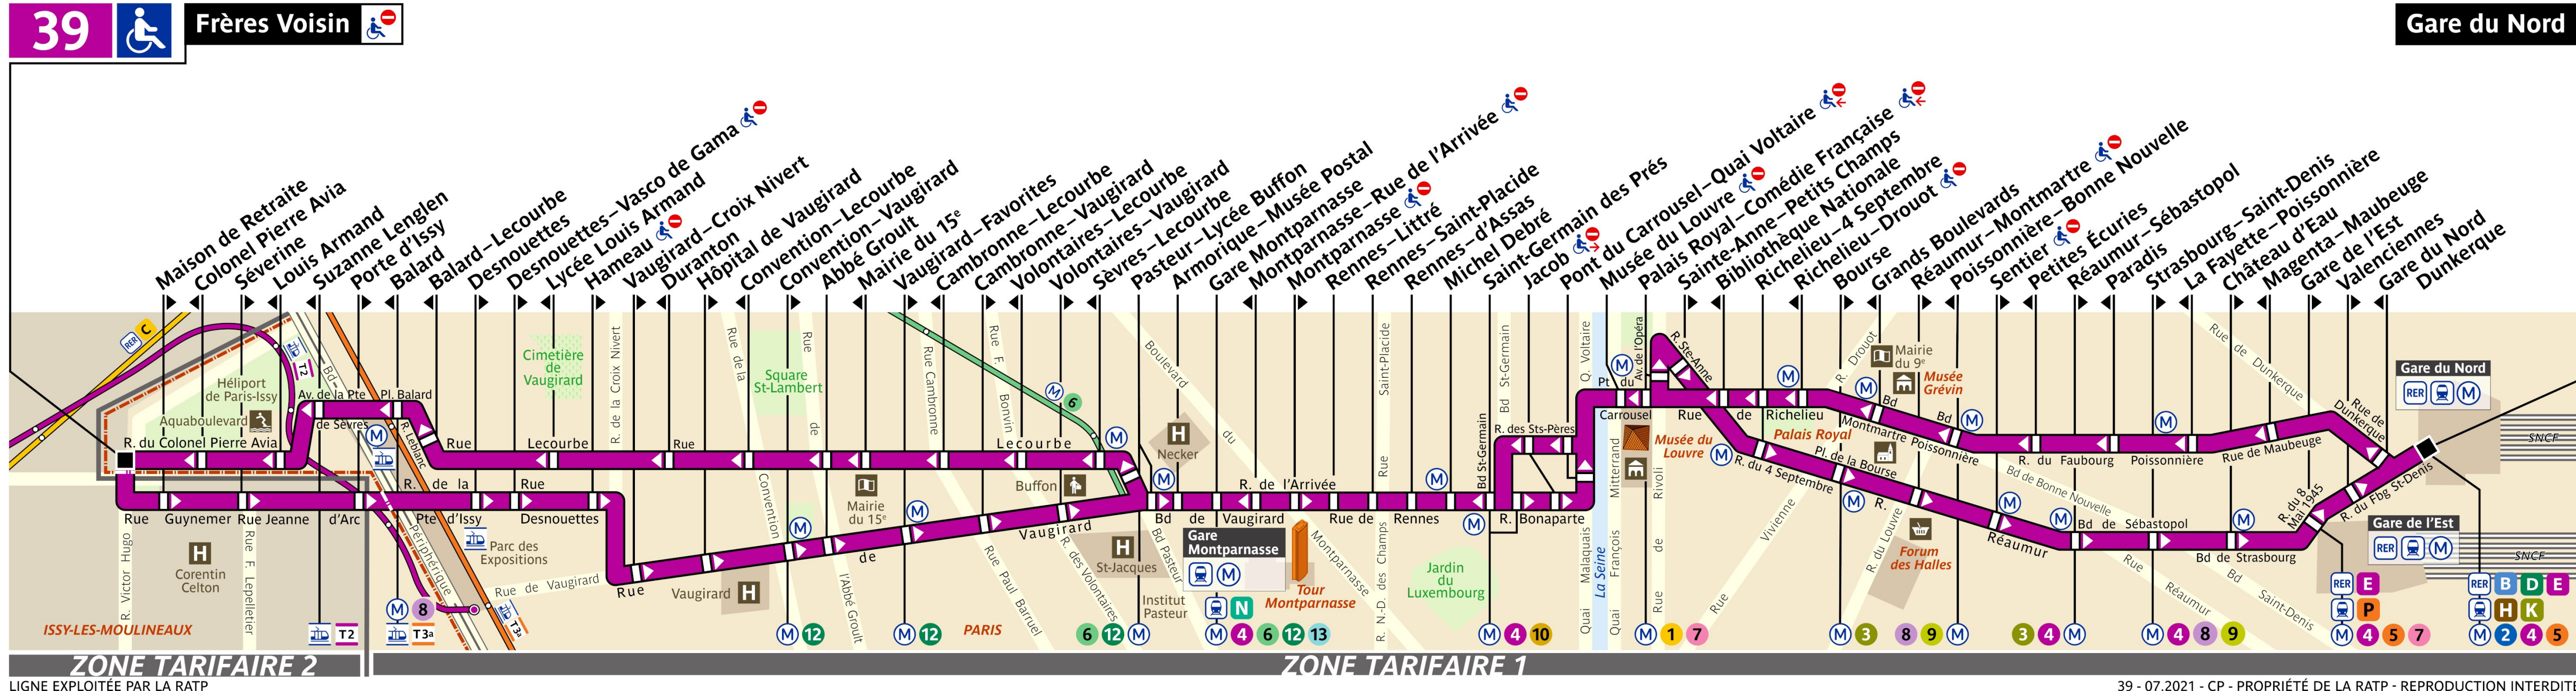

RATP Paris bus 39 map

From Freres Voisin to Gare du Nord bus route map with stops and transport connections

Via - EUtouring.com

Reproduced with Permission

helping you discover more of Paris

BUS

39

39

Frères Voisin

Gare du Nord

Paris Public Transport

Paris Transport Systems

Related transport maps

- Paris Metro Maps
- RER train lines
- Paris buses
- Tramway lines
- CDG Airport shuttle services
- Orly Airport shuttle services

EUtouring.com

Discovering more of Paris France

ISSY-LES-MOULINEAUX

LIGNE EXPLOITÉE PAR LA RATP

PARIS

39 - 07.2021 - CP - PROPRIÉTÉ DE LA RATP - REPRODUCTION INTERDITE