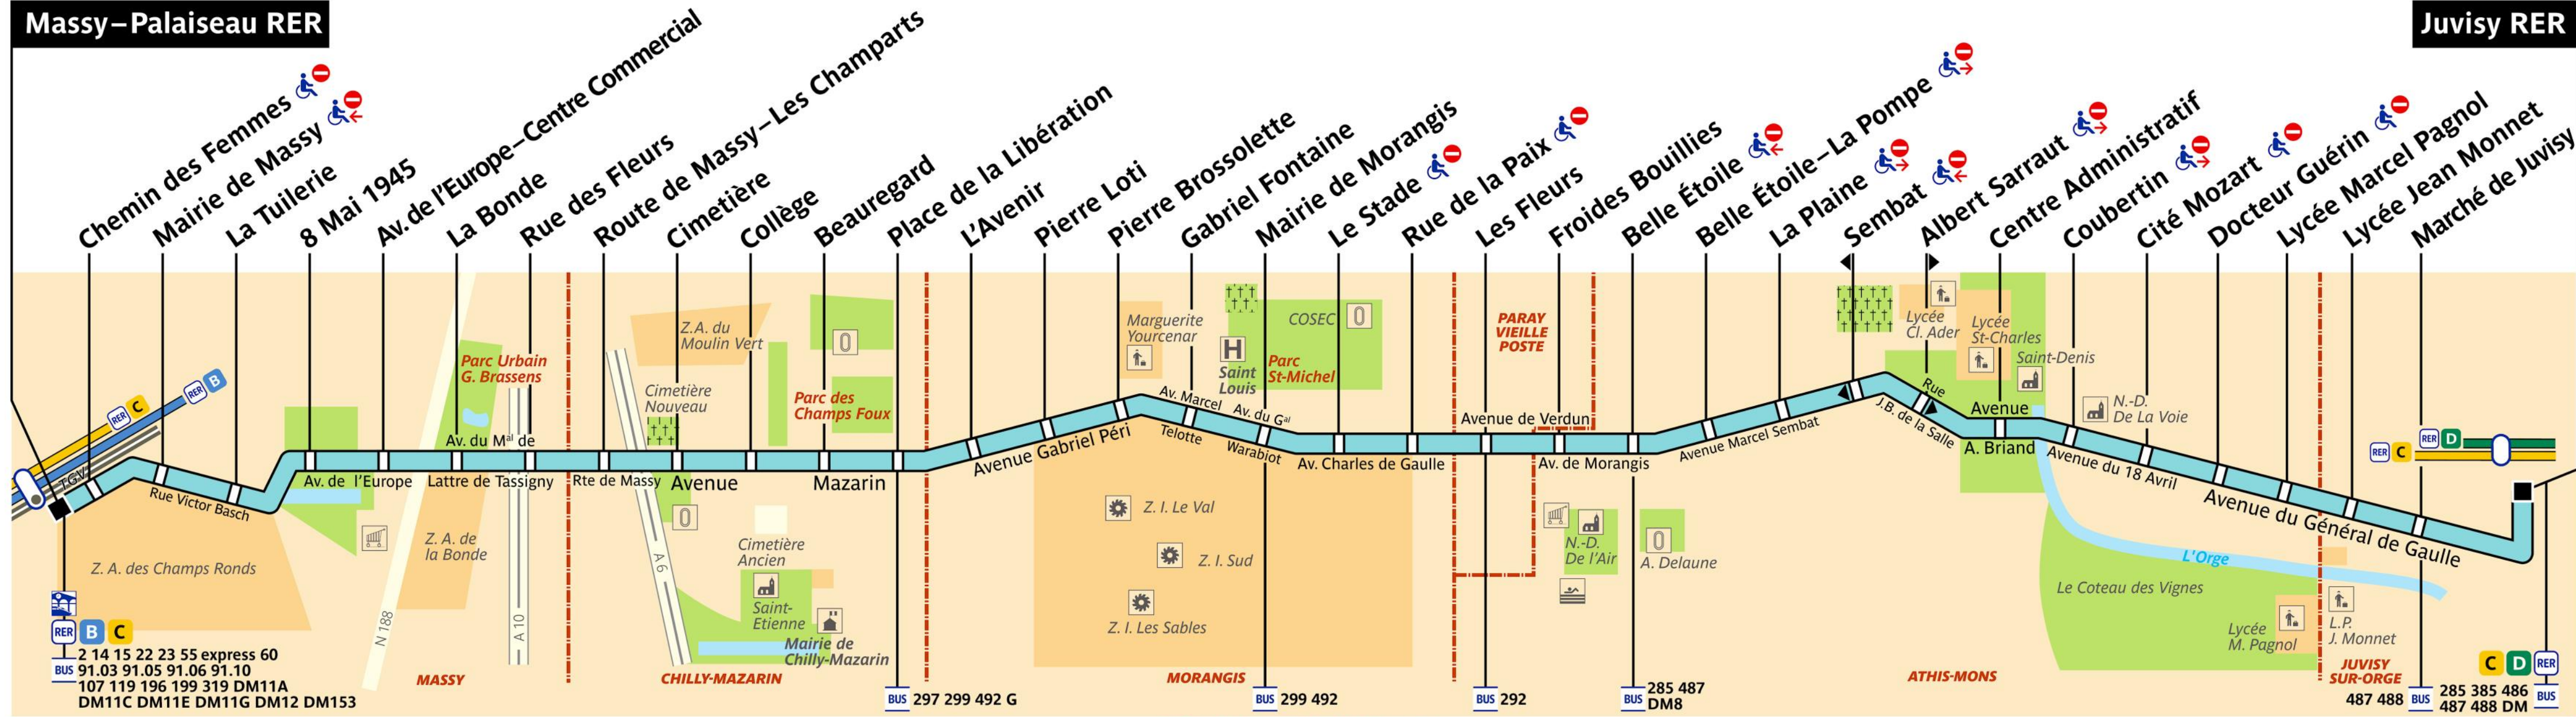

RATP Paris bus 399 map

Massy Palaiseau RER to Juvisy RER bus route map with stops and transport connections

Via - EUtouring.com
 Reproduced with Permission
 helping you discover more of Paris

BUS **399**

Paris Public Transport

[Paris Transport Systems](#)

Related transport maps

-  [Paris Metro Maps](#)
-  [RER train lines](#)
-  [Paris buses](#)
-  [Tramway lines](#)
-  [CDG Airport shuttle services](#)
-  [Orly Airport shuttle services](#)

EUtouring.com

Discovering more of Paris France

Massy-Palaiseau RER

Juvisy RER

ZONE TARIFAIRE 4