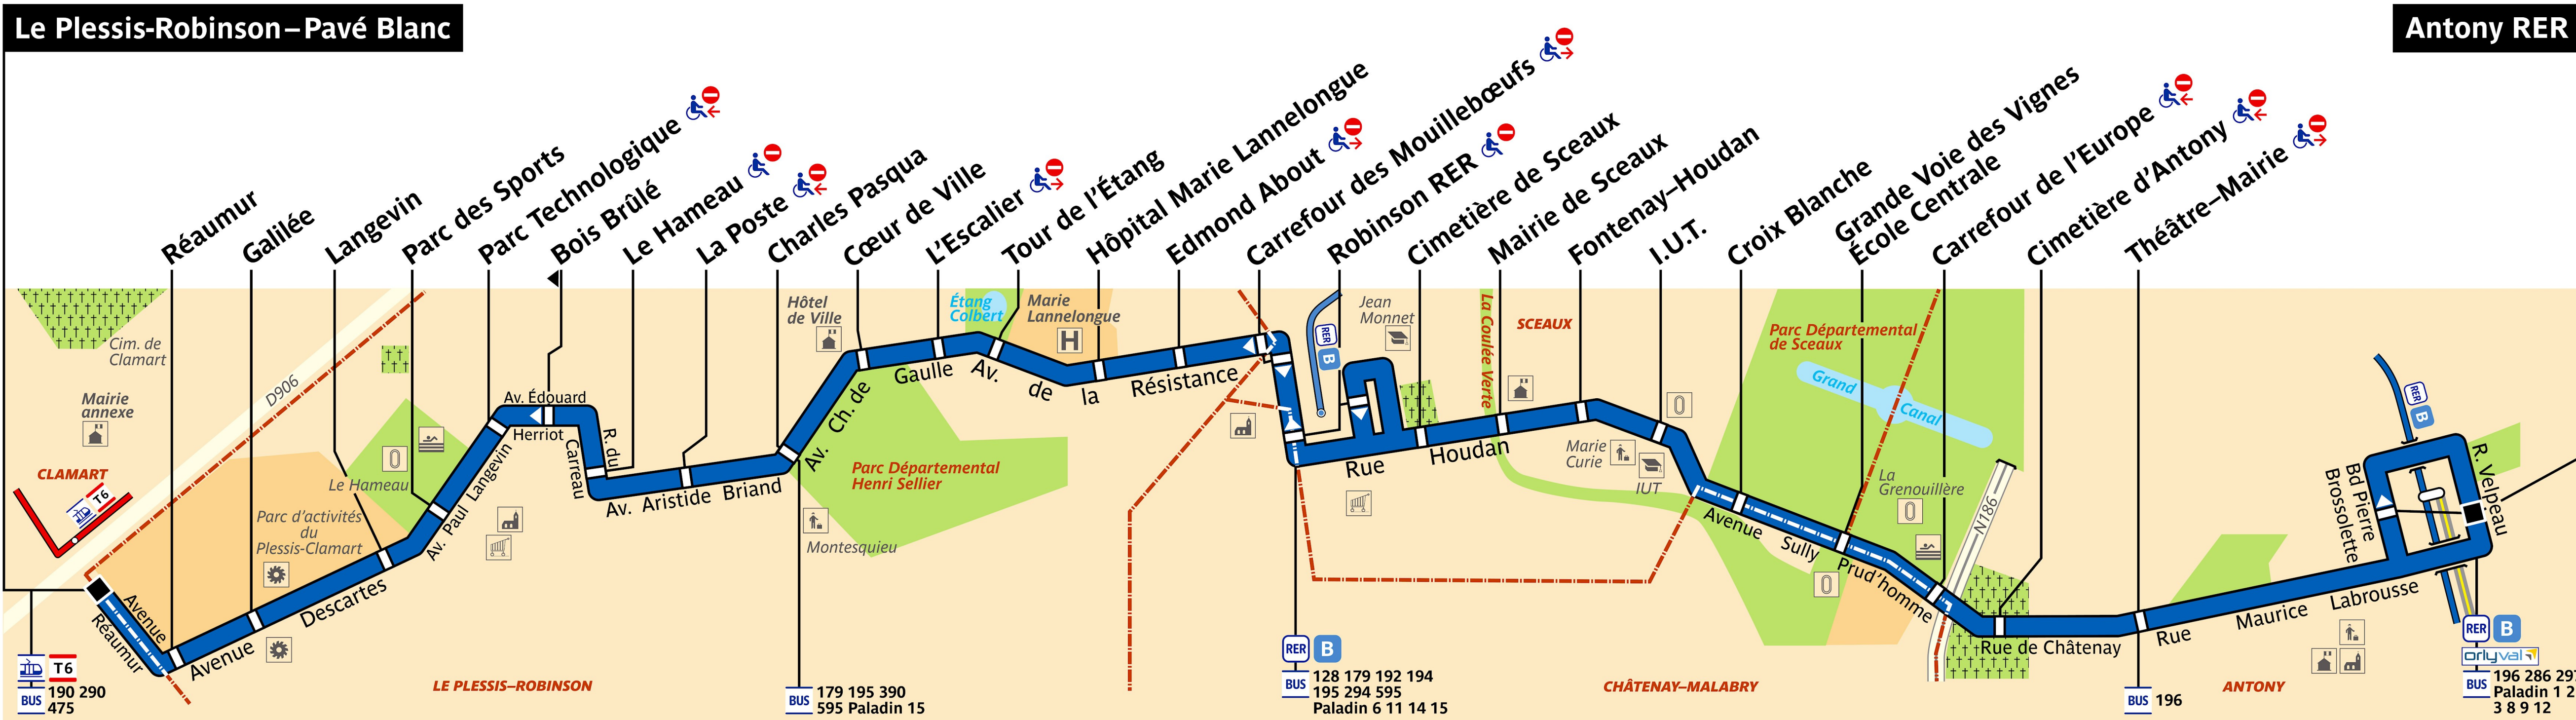

RATP Paris bus 395 map

From Le Plessis-Robinson Pavé Blanc to Antony RER bus route map with stops and transport connections

Via - EUtouring.com
Reproduced with Permission

helping you discover more of Paris

395

Paris Public Transport

Paris Transport Systems

Related transport maps

- Paris Metro Maps
- RER train lines
- Paris buses
- Tramway lines
- CDG Airport shuttle services
- Orly Airport shuttle services

EUtouring.com

Discovering more of Paris France

ZONE TARIFAIRE 3