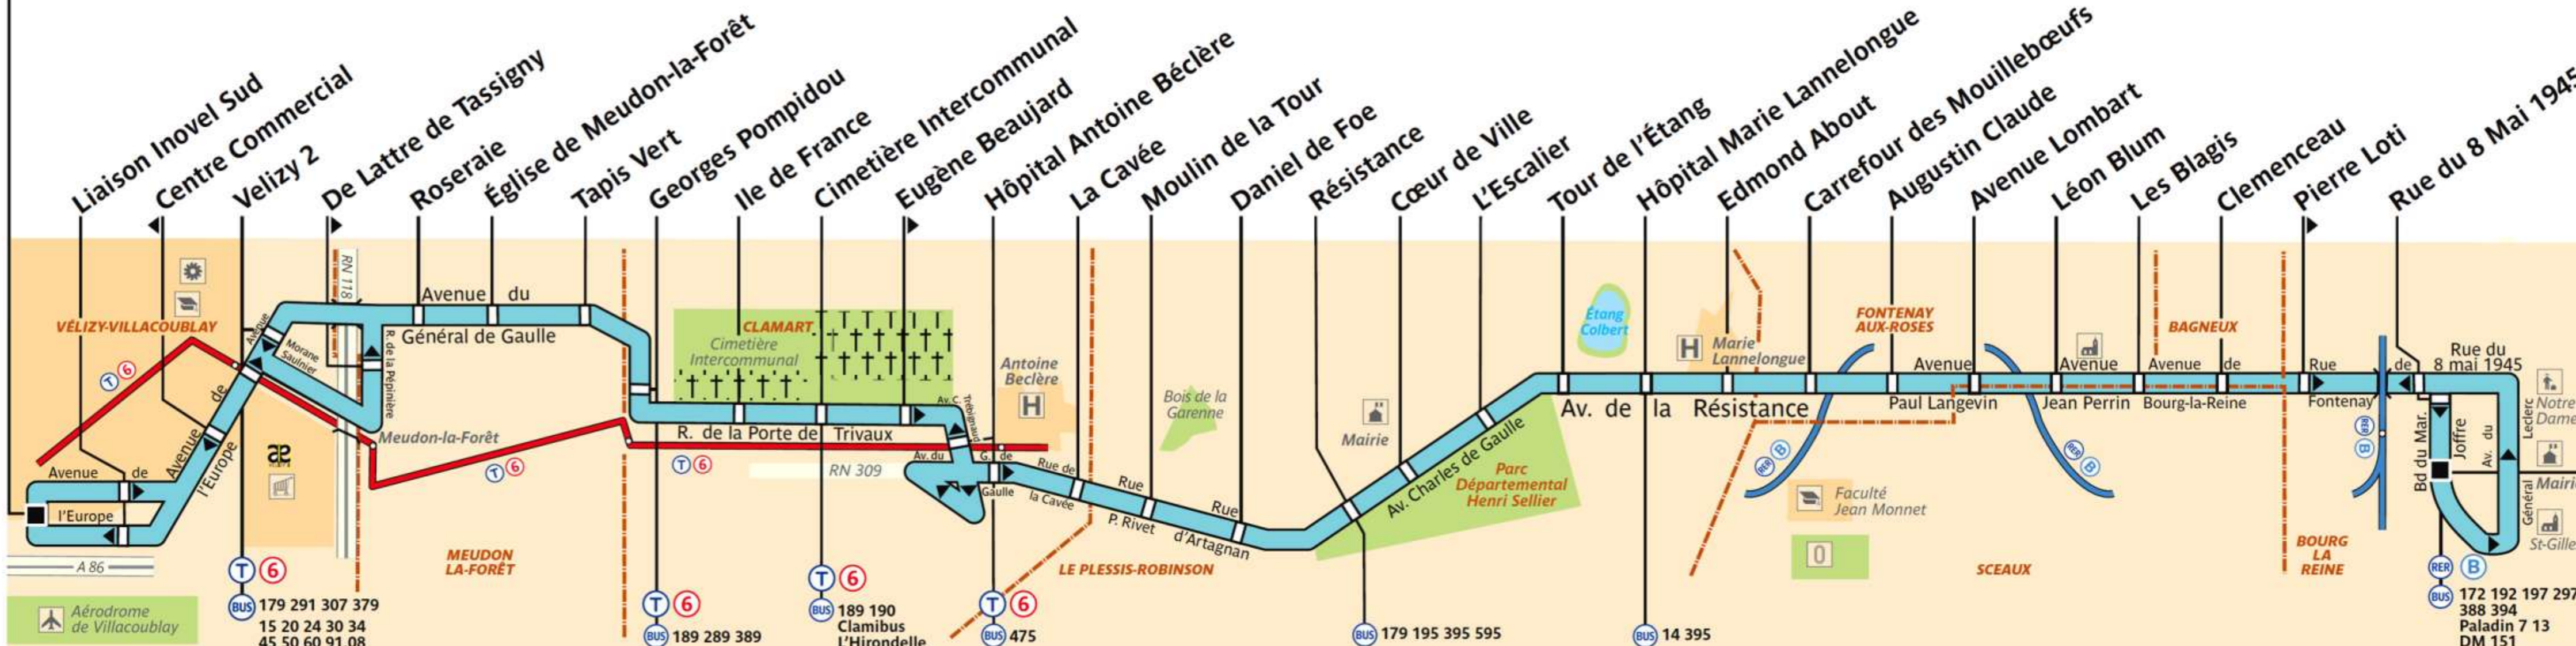

# 390

RATP Paris Bus 390

Via - EUtouring.com  
Reproduced with Permission

Vélizy-Europe Sud

Bourg-la-Reine RER

ZONE TARIFAIRE 3