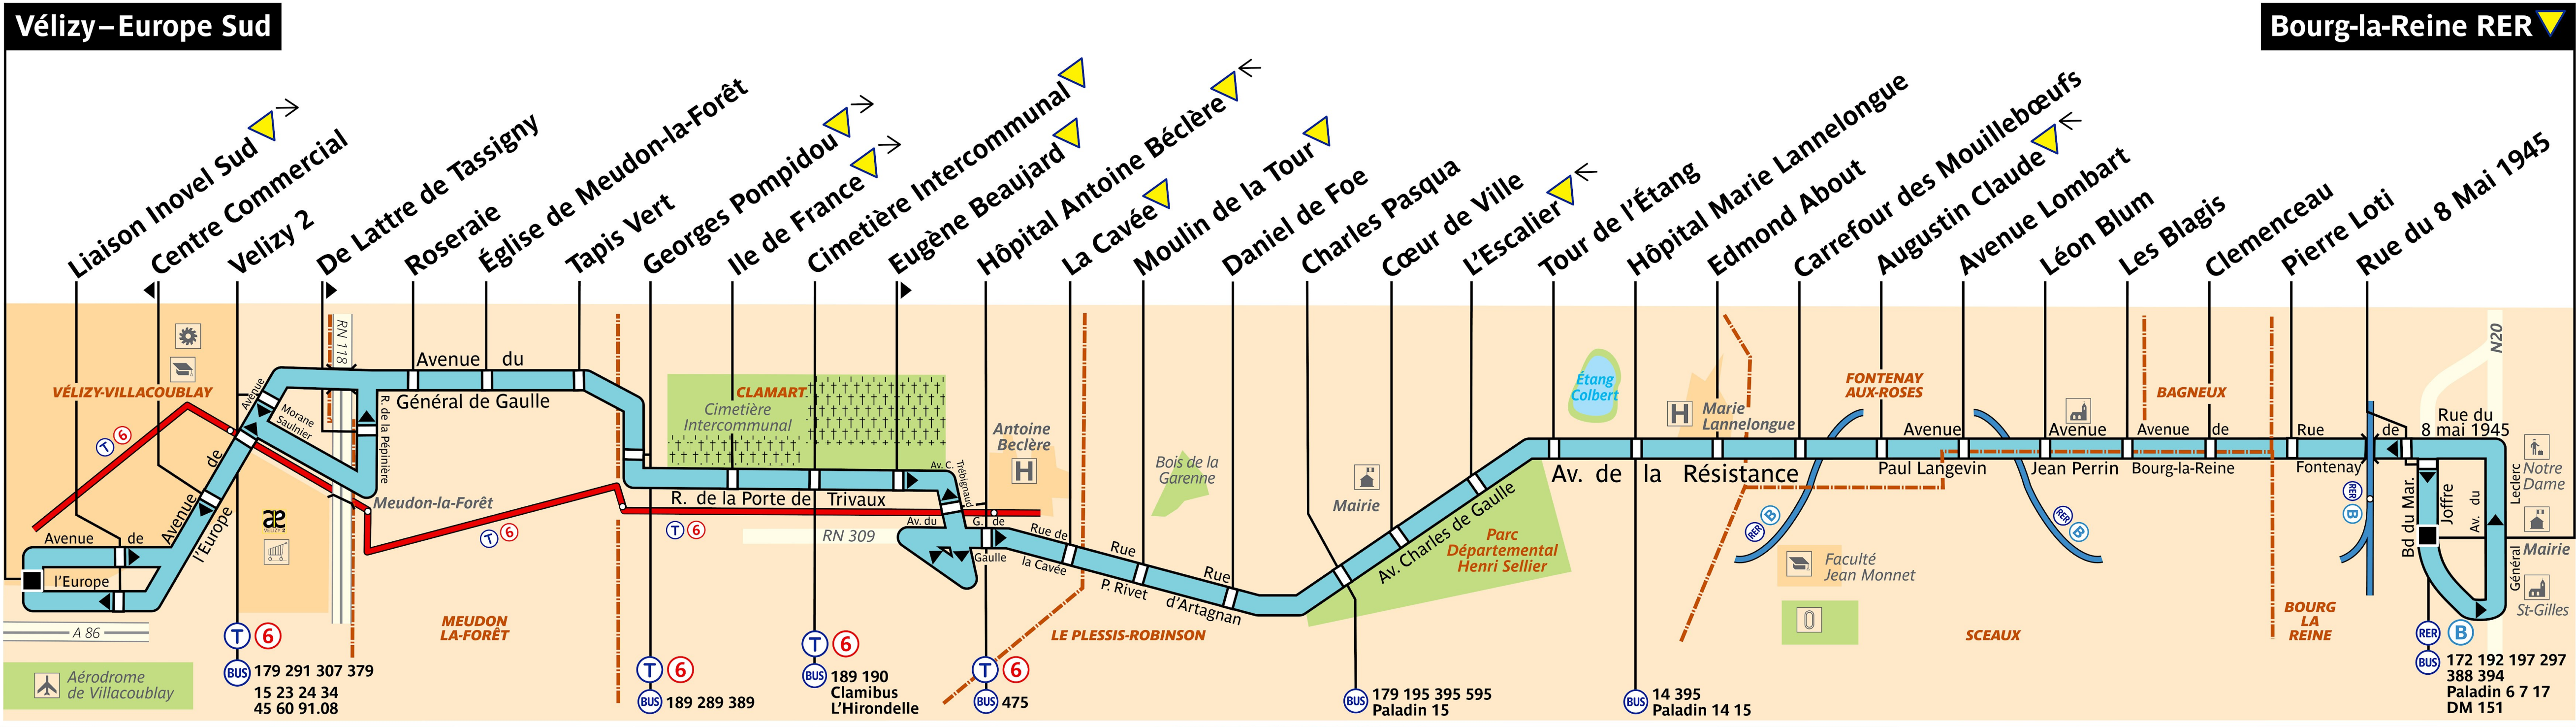

RATP Paris bus 390 map

From Velizy Europe Sud to Bourg-la-Reine RER bus route map with stops and transport connections

Via - EUtouting.com
Reproduced with Permission
helping you discover more of Paris

BUS 390

Paris Public Transport

Paris Transport Systems

Related transport maps

- Paris Metro Maps
- RER train lines
- Paris buses
- Tramway lines
- CDG Airport shuttle services
- Orly Airport shuttle services

EUtouting.com
Discovering more of Paris France

ZONE TARIFAIRE 3