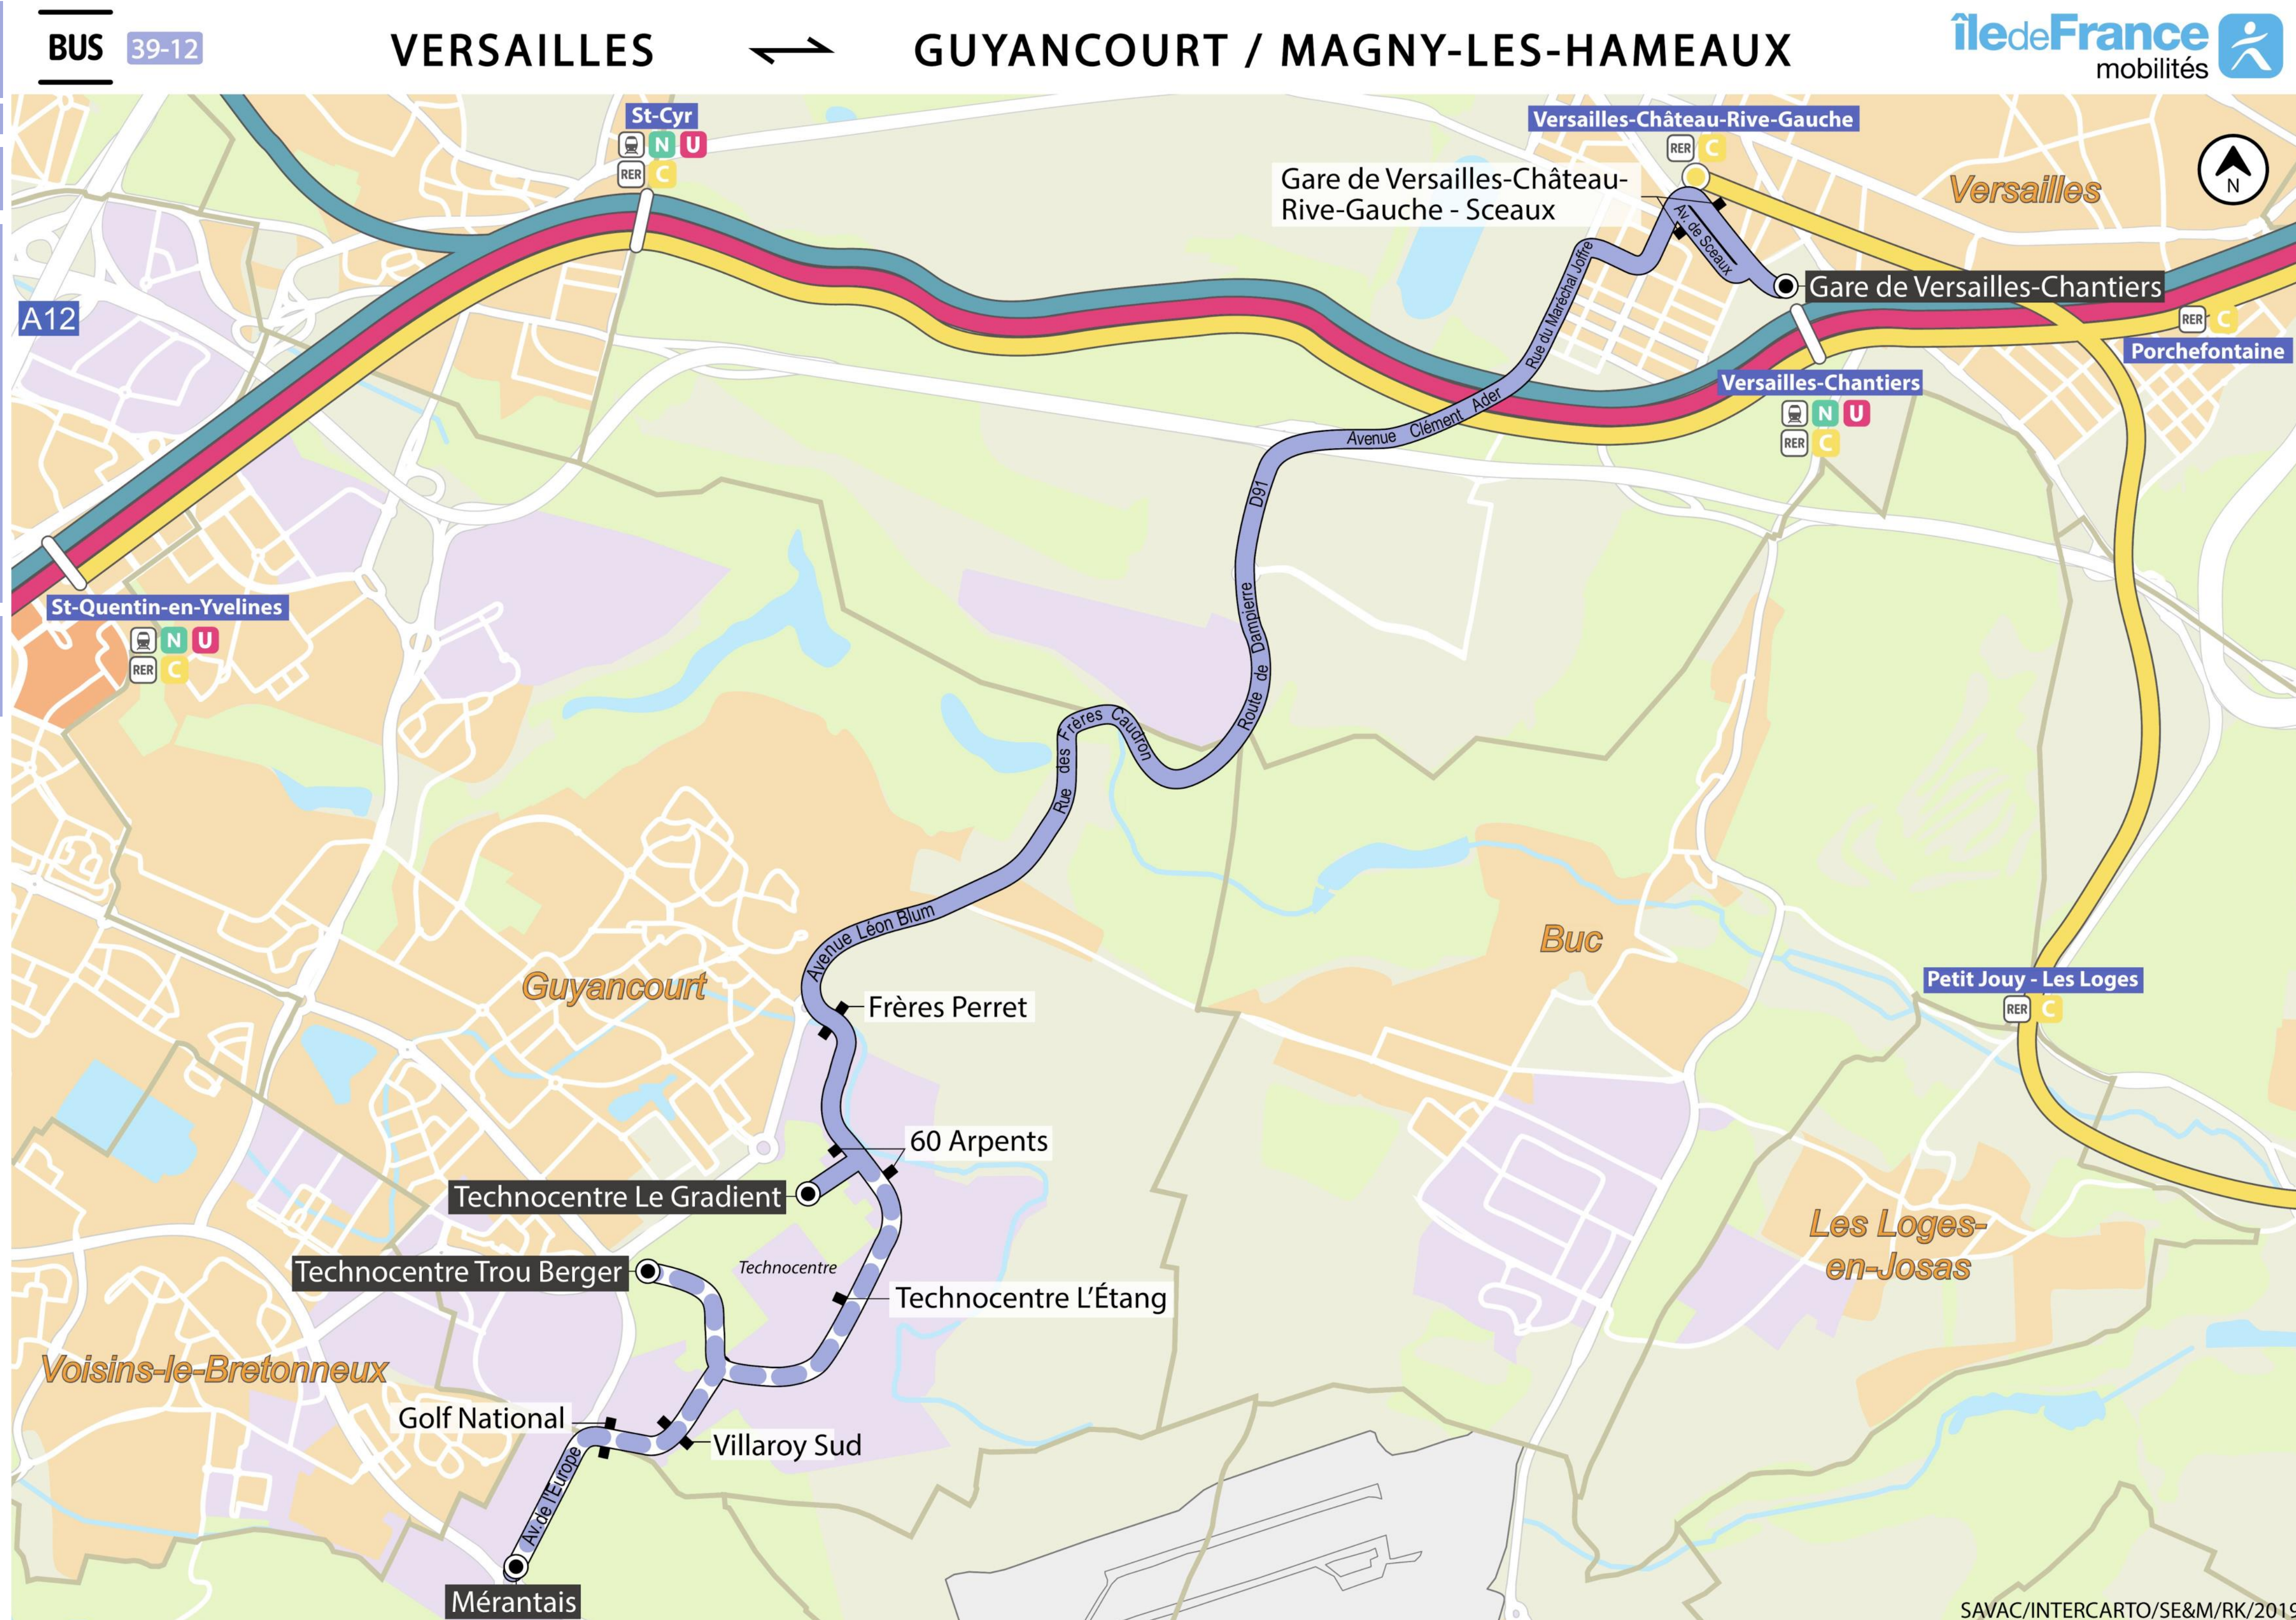

Paris Bus 39-12 line for Chateau de Versailles

Gare de Versailles-Chantiers Gare Routiere to Merantais bus route map with stops and transport connections

Via - EUtouring.com
Reproduced with Permission
helping you discover more of Paris

BUS 39-12
Paris Public Transport

Paris Transport Systems

Related transport maps

- M Paris Metro Maps
- RER train lines
- BUS Paris buses
- T Tramway lines
- CDG CDG Airport shuttle services
- ORLY Orly Airport shuttle services

EUtouring.com
discovering more of Paris France

îledeFrance
mobilités