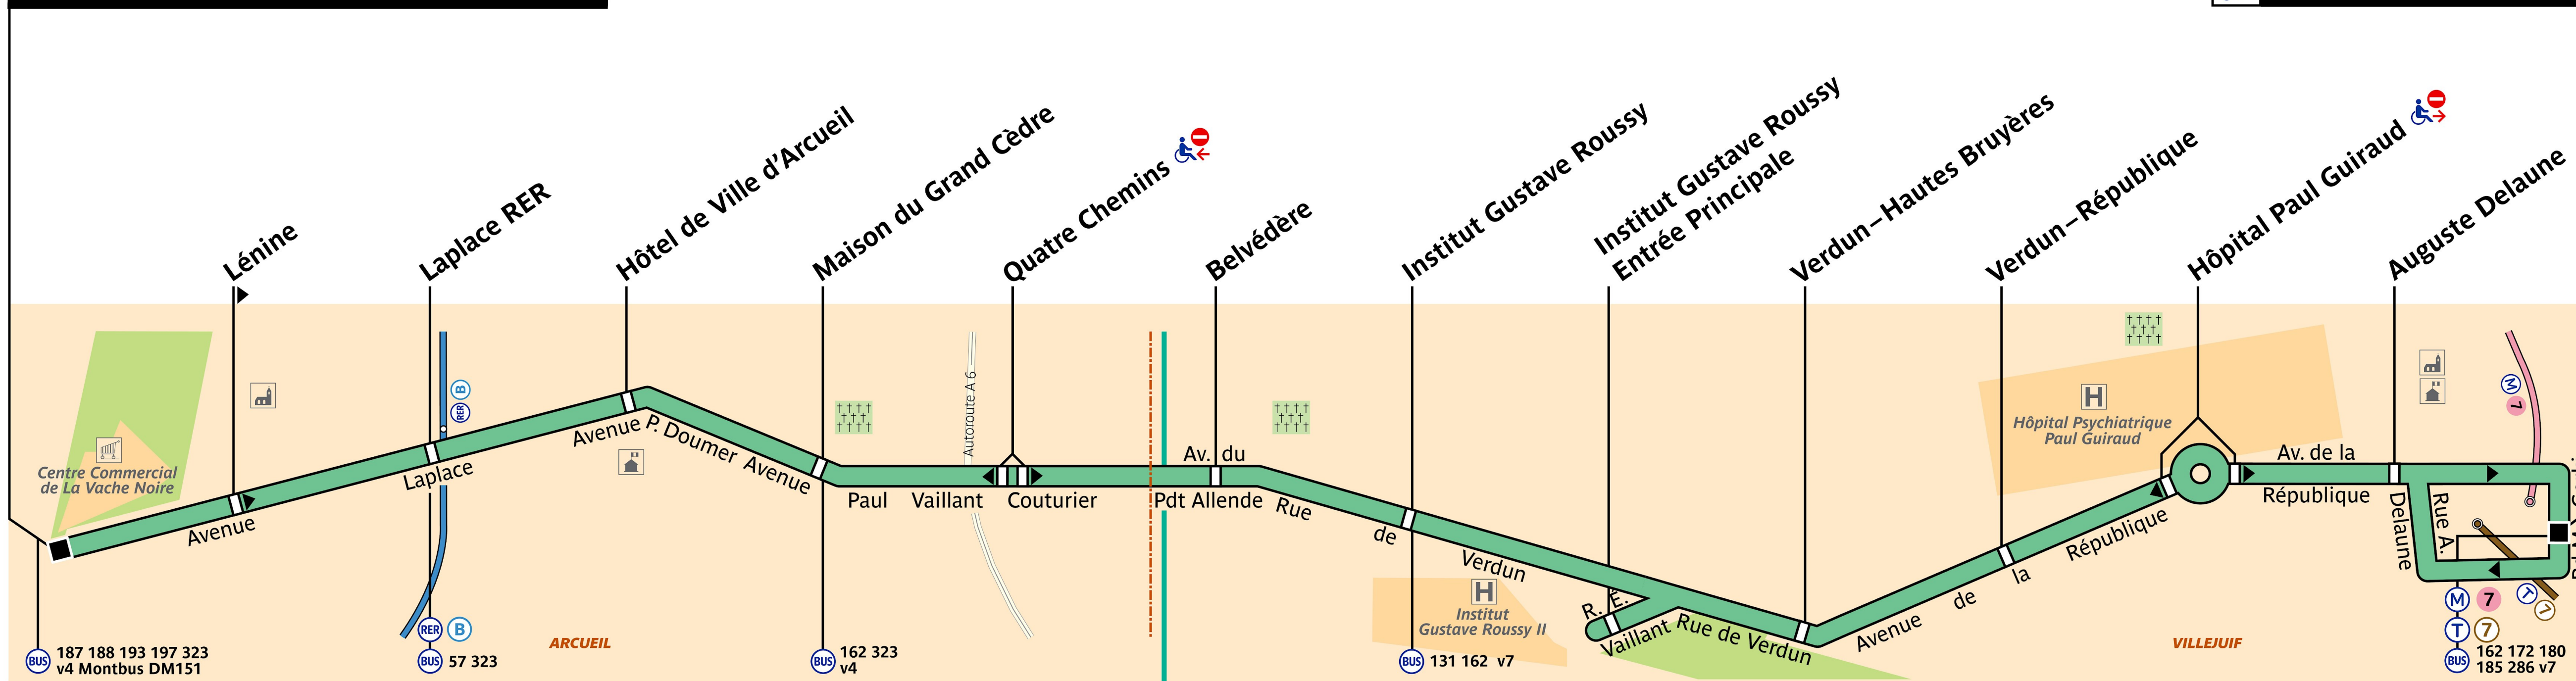

RATP Paris bus 380 map

From Arcueil Vache Noire Centre Commercial to Villejuif Louis Aragon bus route map with stops and transport connections

Via - EUtouring.com
Reproduced with Permission

helping you discover more of Paris

BUS **380**

Paris Public Transport

[Paris Transport Systems](#)

Related transport maps

-  [Paris Metro Maps](#)
-  [RER train lines](#)
-  [Paris buses](#)
-  [Tramway lines](#)
-  [CDG Airport shuttle services](#)
-  [Orly Airport shuttle services](#)

EUtouring.com

Discovering more of Paris France

Arcueil – Vache Noire – Centre Commercial

Villejuif – Louis Aragon

 187 188 193 197 323
v4 Montbus DM151

 
  57 323

ARCUEIL

 162 323
v4

 131 162 v7

 7
 7
 162 172 180
 185 286 v7

VILLEJUIF

ZONE TARIFAIRE 2

ZONE TARIFAIRE 3