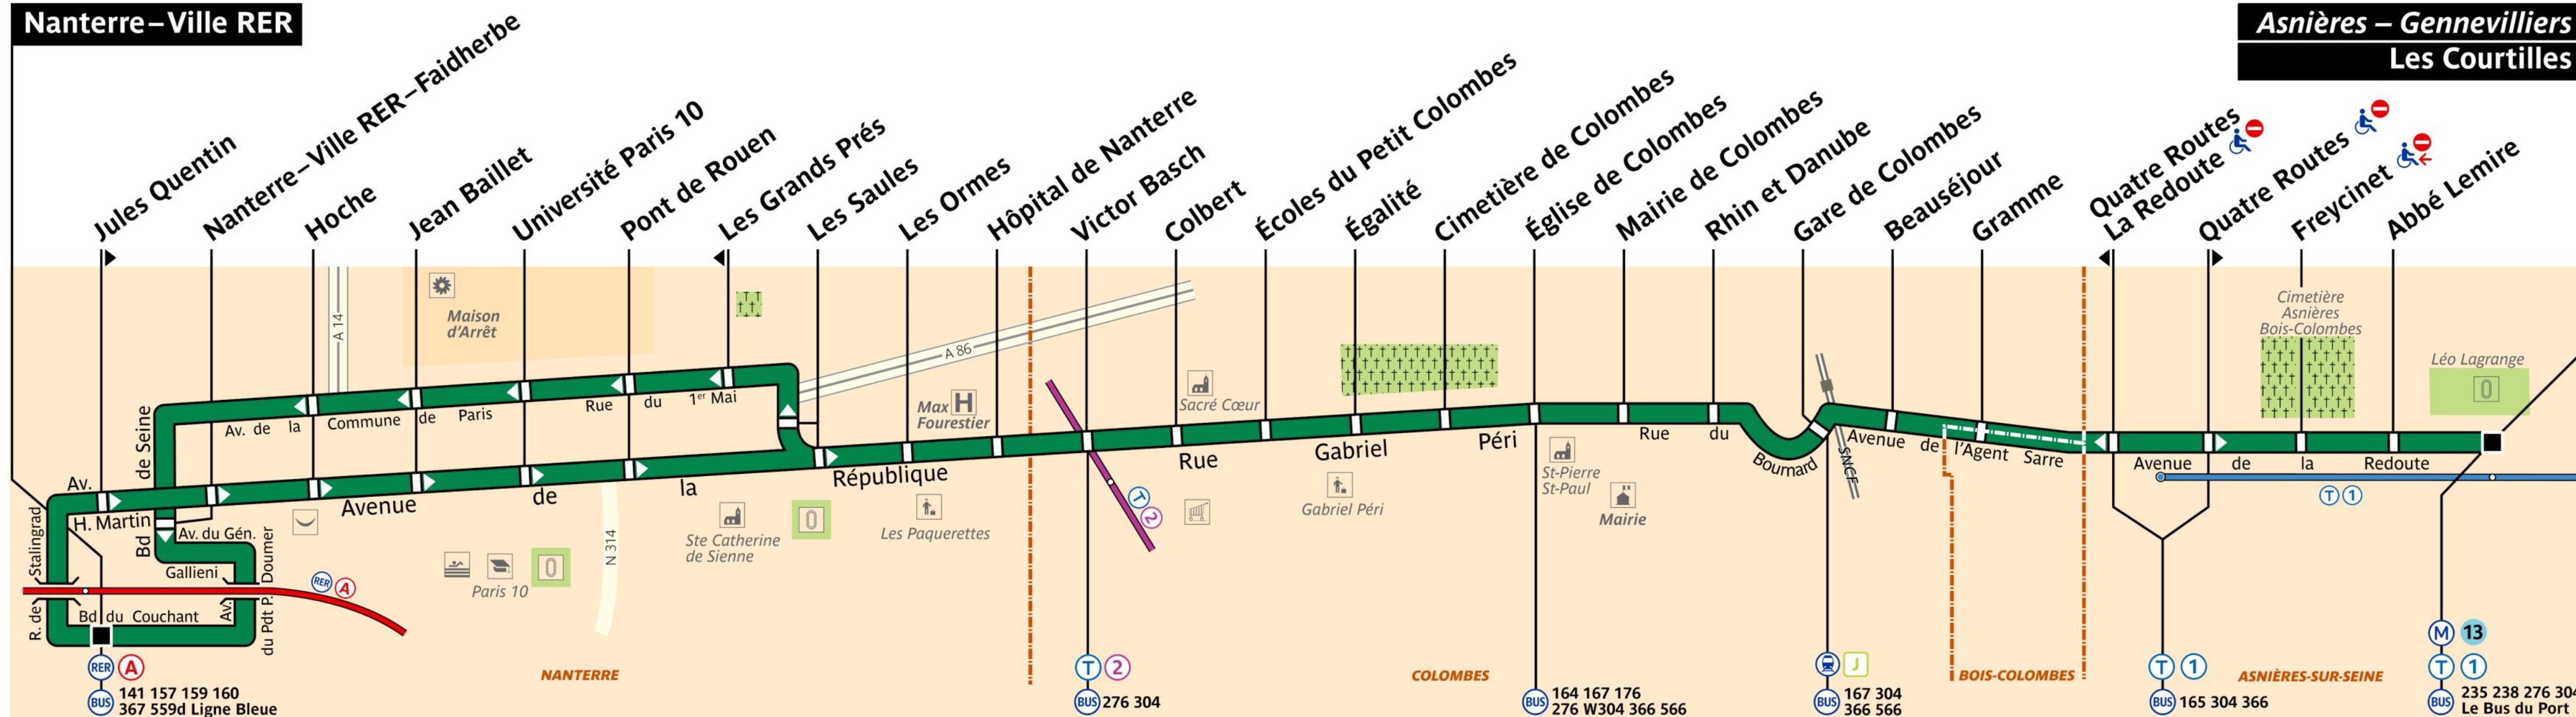

RATP Paris bus 378 map

Nanterre Ville RER to Asnières Gennevilliers Les Courtilles bus route map with stops and transport connections

Via - EUtouring.com

Reproduced with Permission

helping you discover more of Paris

BUS **378**

Paris Public Transport

[Paris Transport Systems](#)

Related transport maps

-  [Paris Metro Maps](#)
-  [RER train lines](#)
-  [Paris buses](#)
-  [Tramway lines](#)
-  [CDG Airport shuttle services](#)
-  [Orly Airport shuttle services](#)

EUtouring.com

Discovering more of Paris France

Nanterre – Ville RER

**Asnières – Gennevilliers
Les Courtilles**

ZONE TARIFAIRE 3