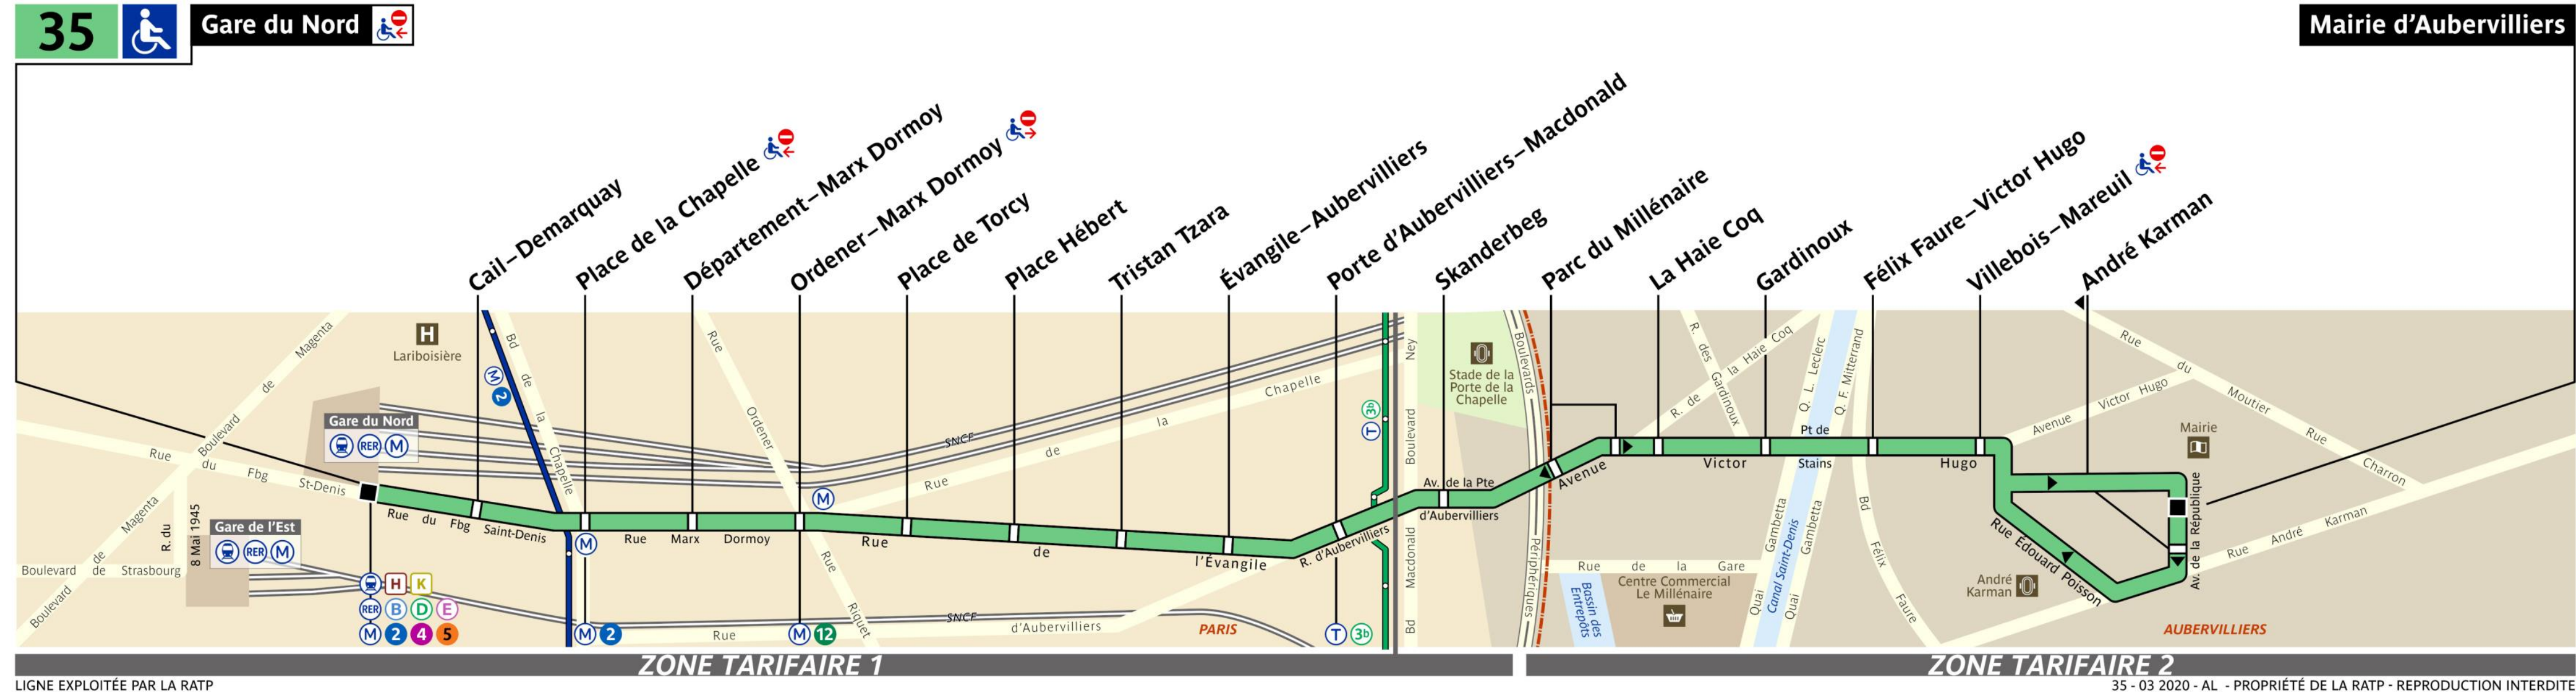

# RATP Paris bus 35 map

Gare du Nord to Mairie d'Aubervilliers bus route map with stops and transport connections

Via - [EUtouring.com](http://EUtouring.com)  
Reproduced with Permission

helping you discover more of Paris

**BUS** **35**

Paris Public Transport

[Paris Transport Systems](#)

## Related transport maps

- [Paris Metro Maps](#)
- [RER train lines](#)
- [Paris buses](#)
- [Tramway lines](#)
- [CDG Airport shuttle services](#)
- [Orly Airport shuttle services](#)

LIGNE EXPLOITÉE PAR LA RATP