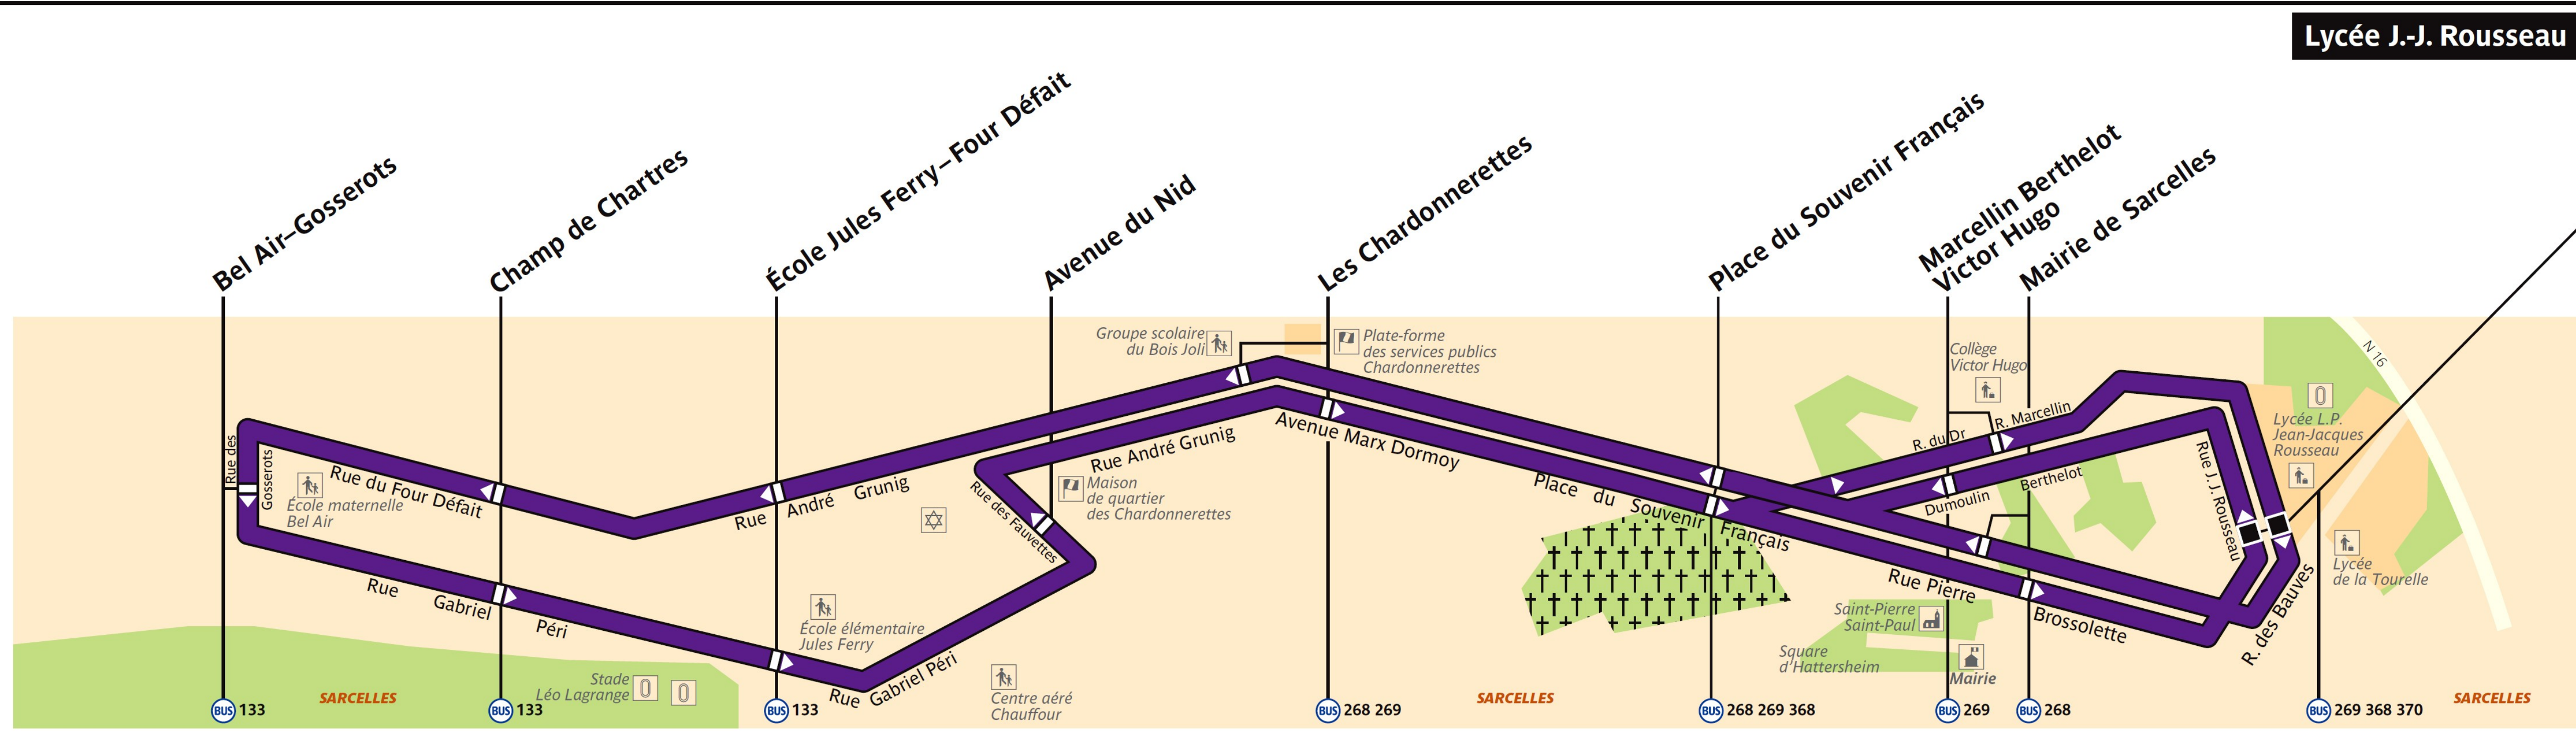

355

RATP Paris Bus 355

Via - EUtouring.com
Reproduced with Permission

Lycée J.-J. Rousseau

ZONE TARIFAIRE 4