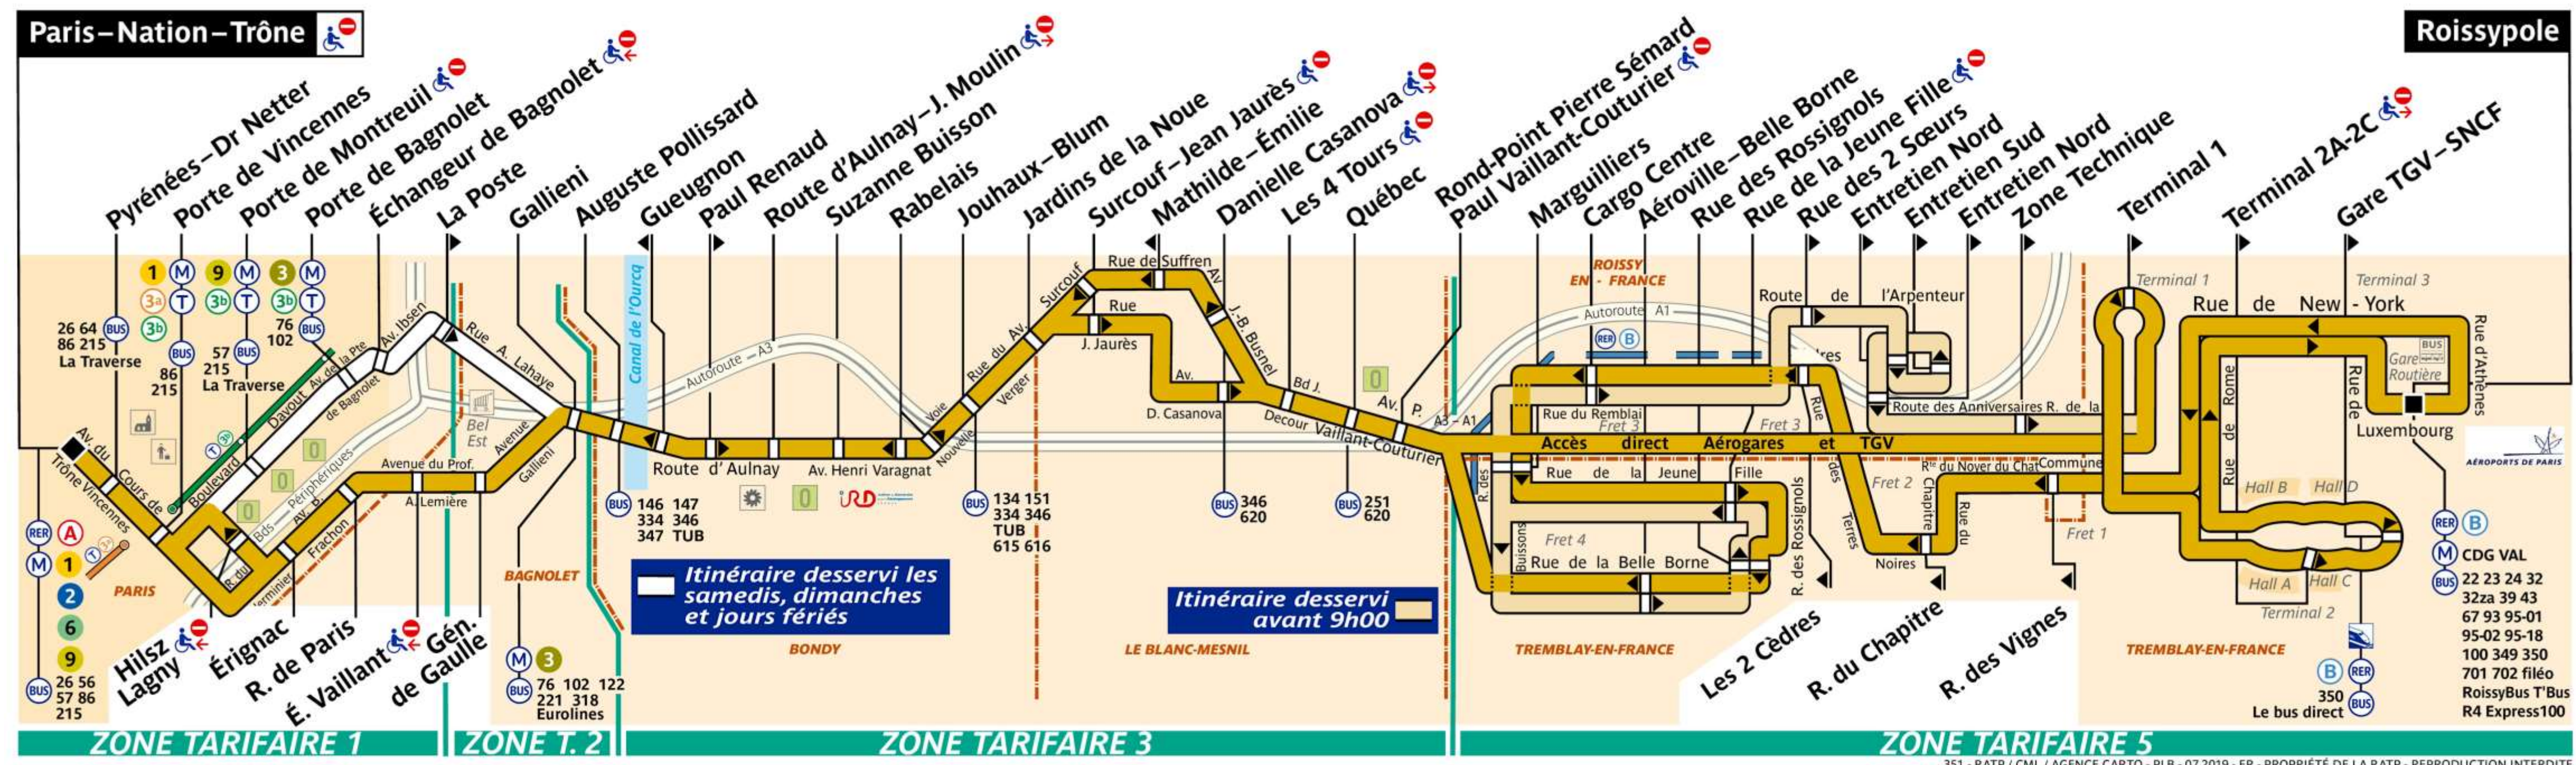

RATP Paris Bus 351 route map with stops, connections and street plan

# 351

Via - [EUtouring.com](http://EUtouring.com)  
 Reproduced with Permission

Paris bus routes  
[EUtouring.com/paris\\_bus\\_route\\_maps.html](http://EUtouring.com/paris_bus_route_maps.html)

**Itinéraire desservi les samedis, dimanches et jours fériés**

**Itinéraire desservi avant 9h00**

**Roissy**

**Paris-Nation-Trône**

26 64 86 215 La Traverse

86 215 La Traverse

57 215 La Traverse

76 102

146 147 334 346 347 TUB