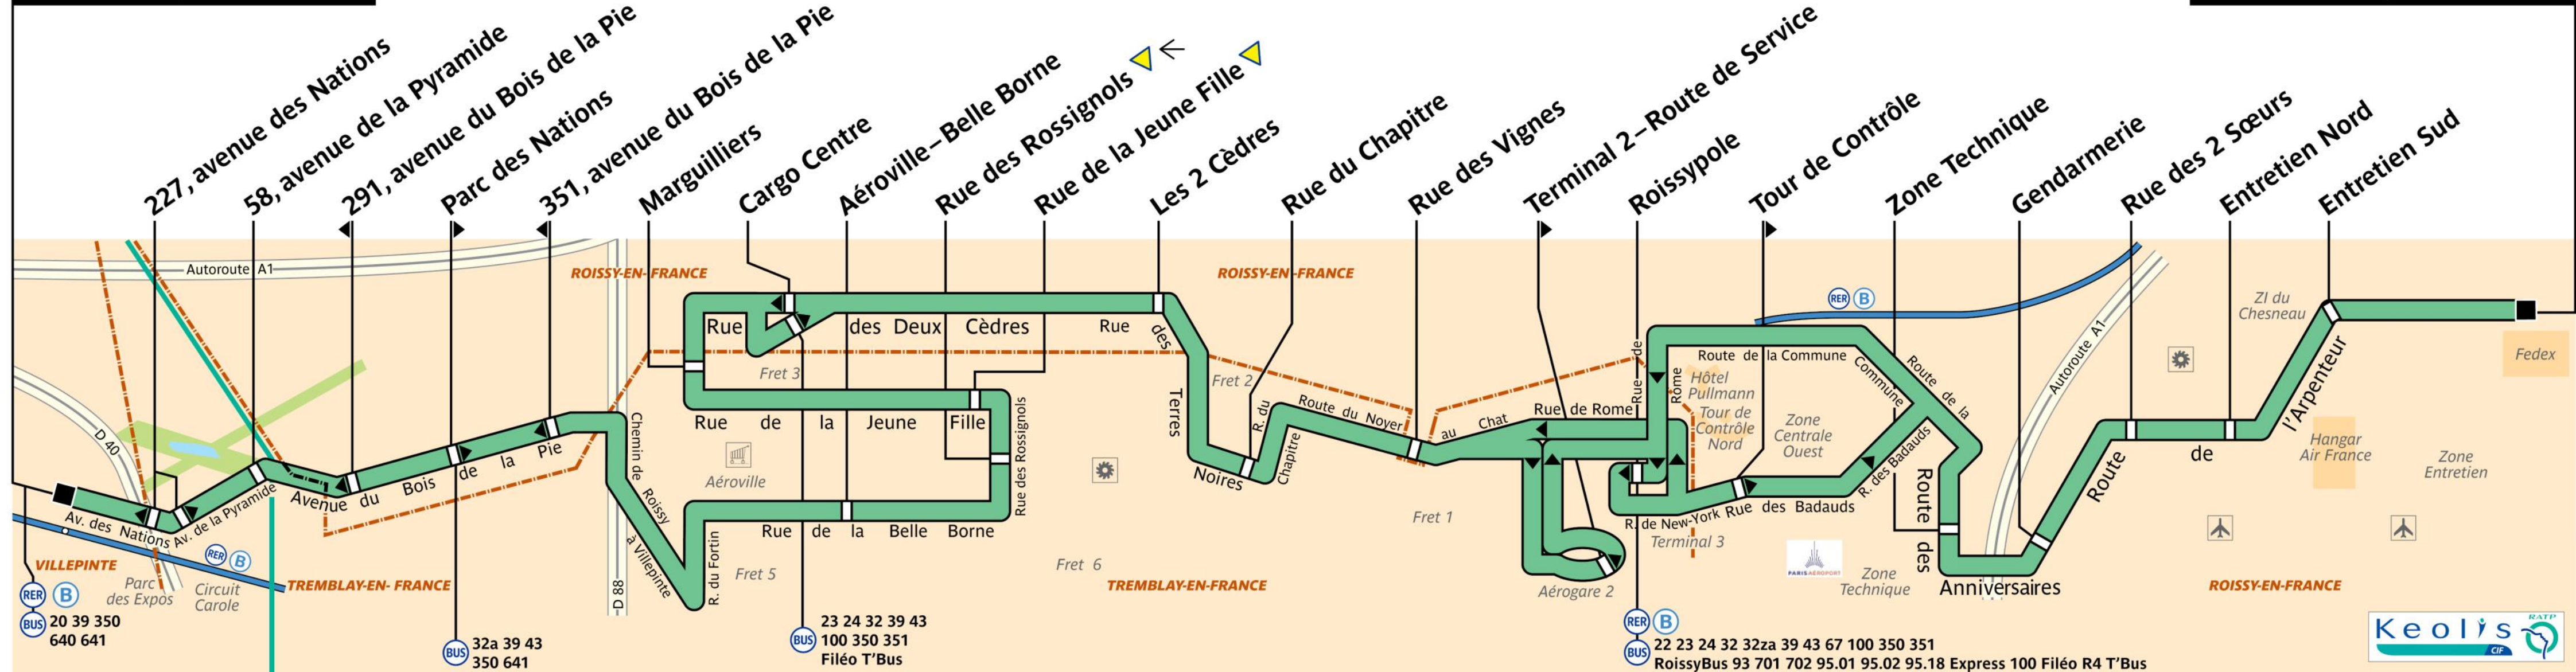

RATP Paris bus 349 map

Parc des Expositions RER to Route de l'Arpenteur ADP bus route map with stops and transport connections

Via - EUtouring.com
 Reproduced with Permission
 helping you discover more of Paris

EUtouring.com

Discovering more of Paris France

Parc des Expositions RER

Route de l'Arpenteur-ADP

ZONE TARIF. 4

ZONE TARIFAIRE 5

VILLEPINTE
 Parc des Expositions
 RER B
 BUS 20 39 350
 640 641

TREMBLAY-EN-FRANCE
 BUS 32a 39 43
 350 641