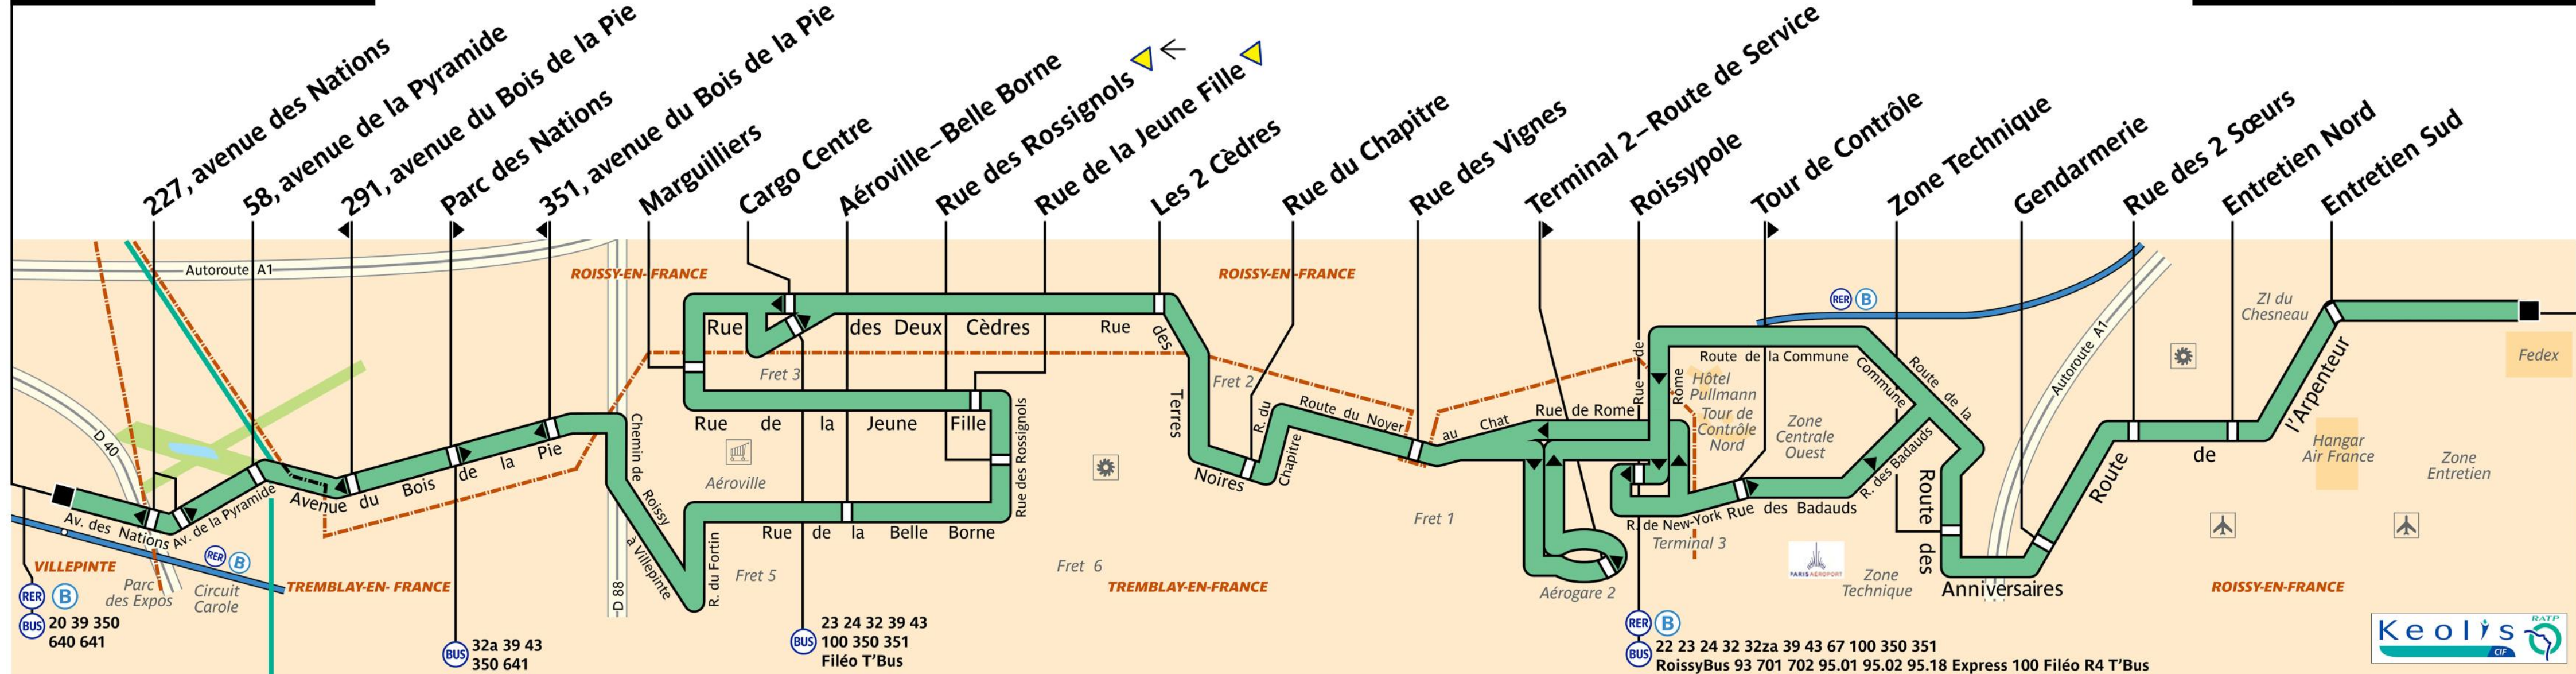

RATP Paris bus 349 map

Parc des Expositions RER to Route de l'Arpenteur ADP bus route map with stops and transport connections

Via - EUtouring.com
 Reproduced with Permission
 helping you discover more of Paris

EUtouring.com

Discovering more of Paris France

Parc des Expositions RER

Route de l'Arpenteur-ADP

ZONE TARIF. 4

ZONE TARIFAIRE 5