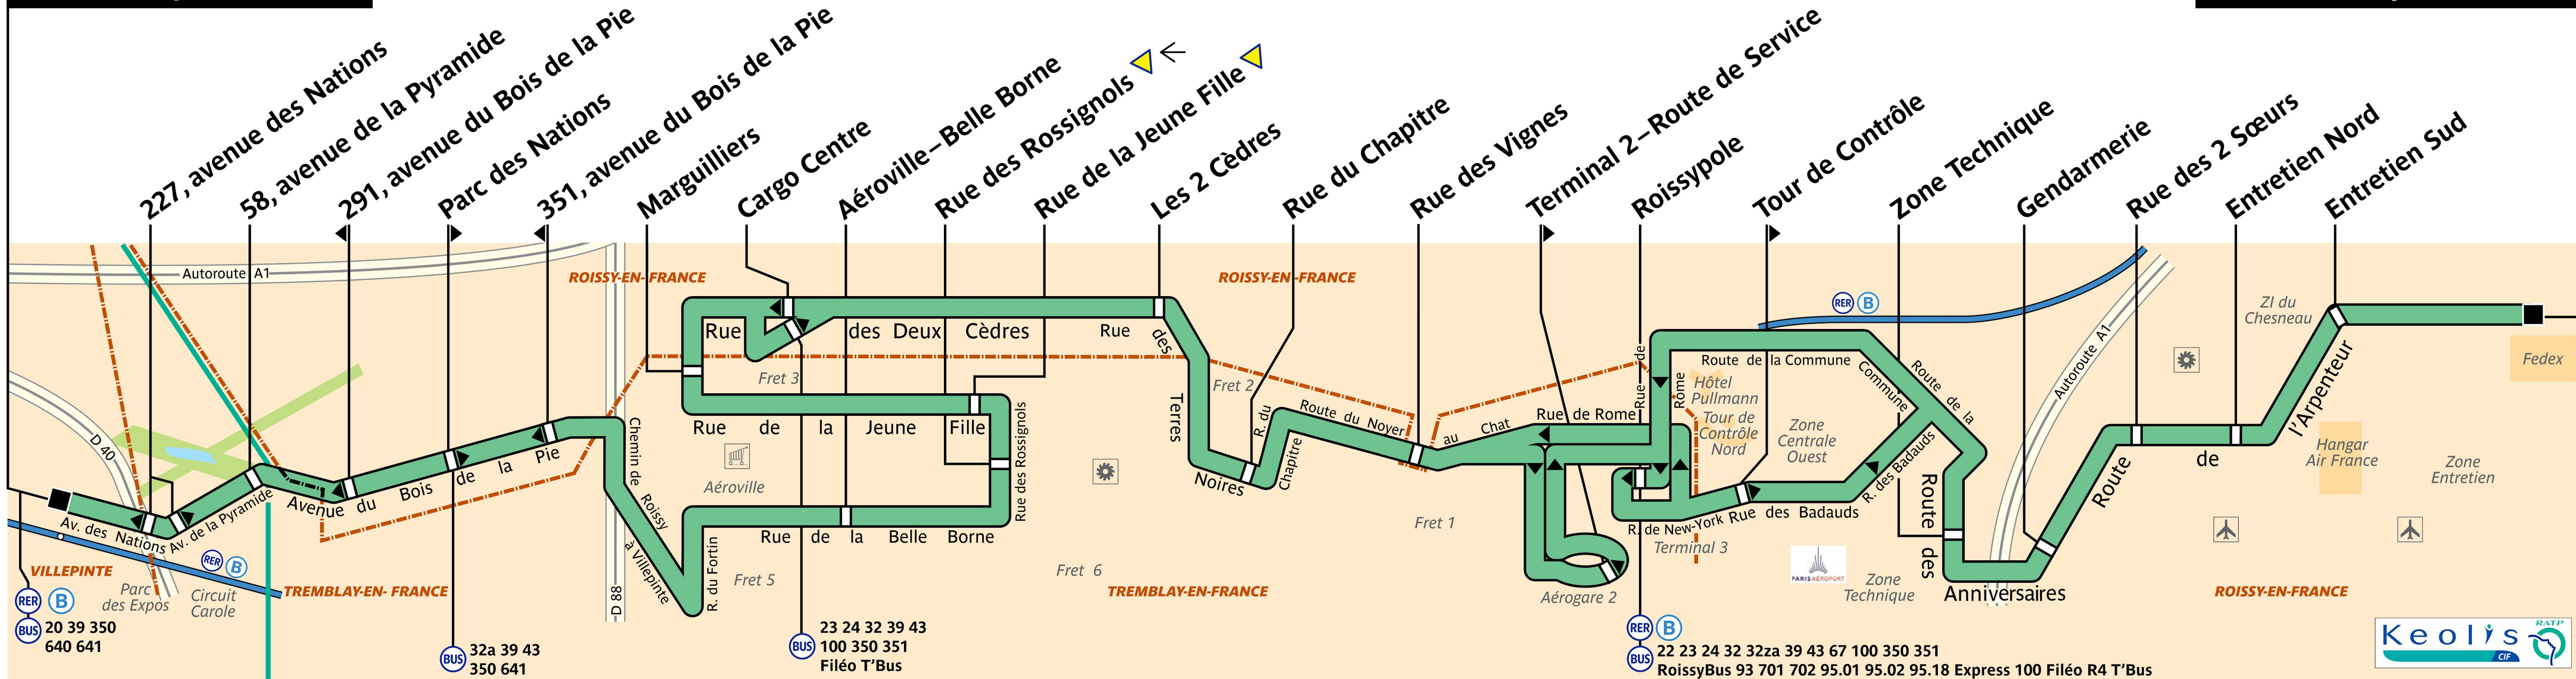

# RATP Paris bus 349 map

From Parc des Expositions RER to Route de l'Arpenteur ADP bus route map with stops and transport connections

Via - EUtouring.com

Reproduced with Permission

helping you discover more of Paris

### Parc des Expositions RER

### Route de l'Arpenteur-ADP

ZONE TARIF. 4

ZONE TARIFAIRE 5