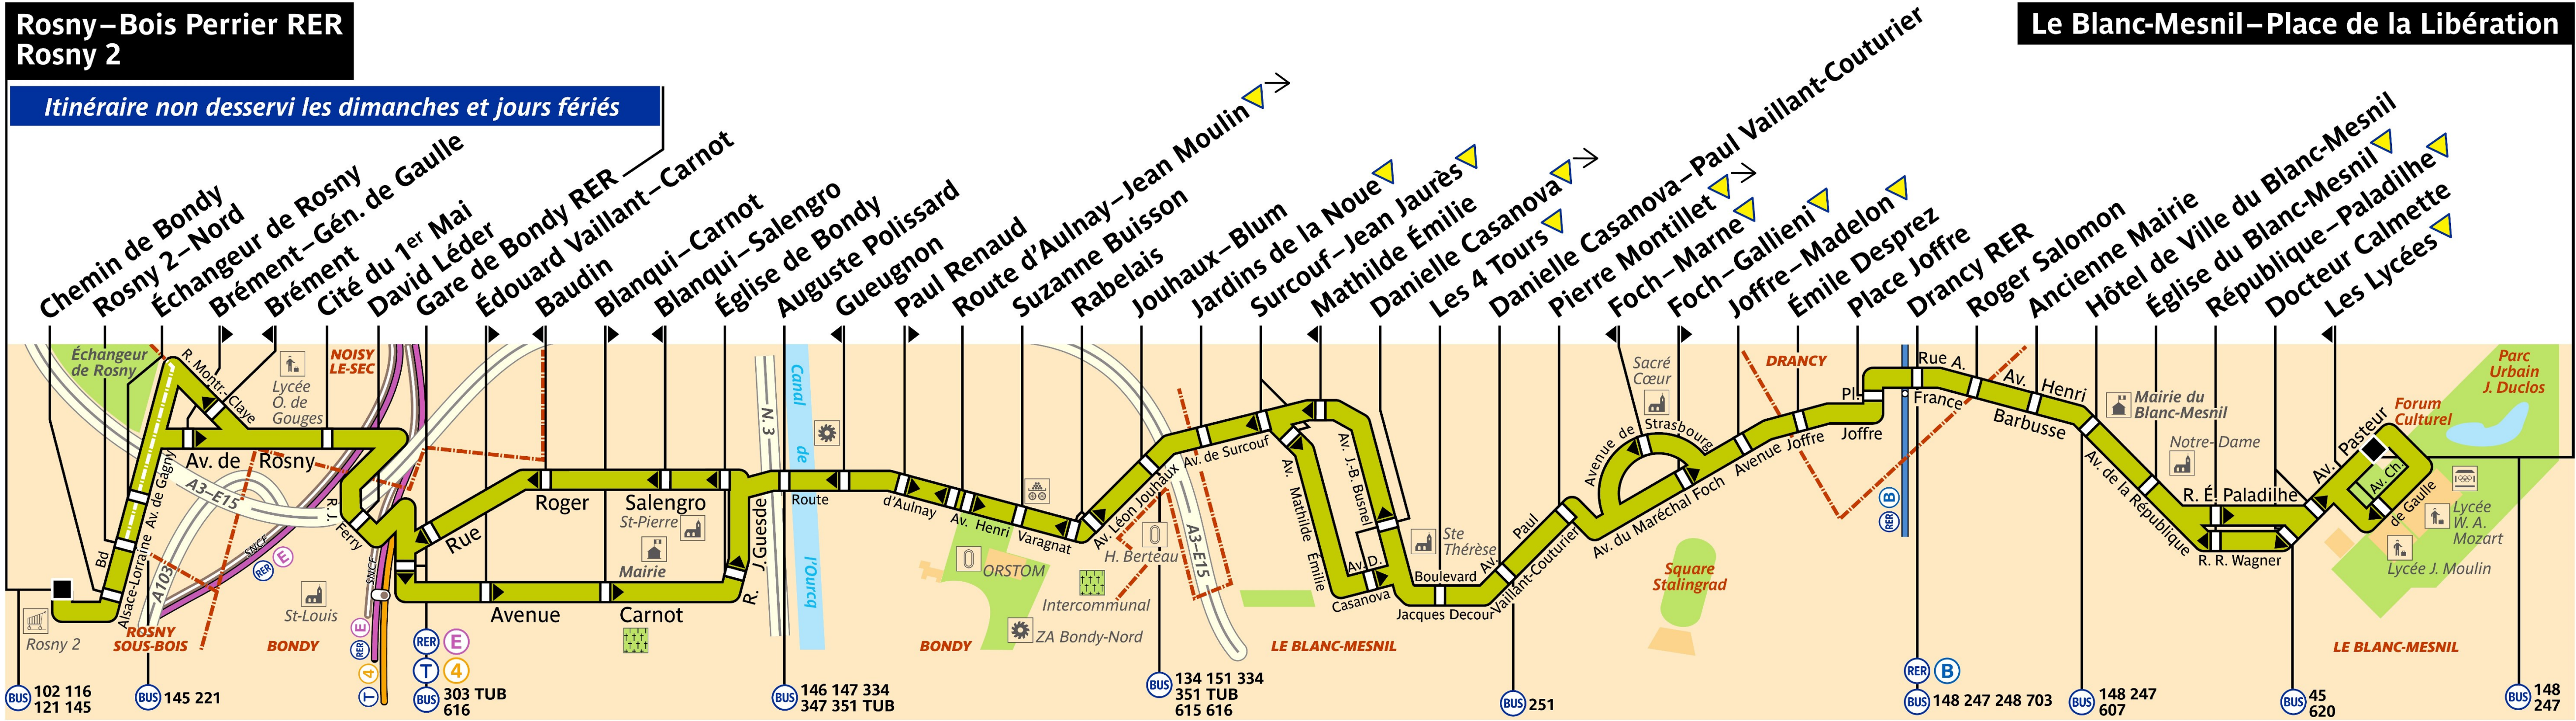

# RATP Paris bus 346 map

From Rosy Bois Perrier RER Rosy 2 to Le Blanc-Mesnil Place de la Liberation bus route map with stops and transport connections

Via - [EUtouring.com](http://EUtouring.com)  
Reproduced with Permission  
helping you discover more of Paris

[EUtouring.com](http://EUtouring.com)  
Discovering more of Paris France

**Rosny-Bois Perrier RER  
Rosny 2**

**Le Blanc-Mesnil-Place de la Liberation**

*Itinéraire non desservi les dimanches et jours fériés*

**ZONE TARIFAIRE 3**