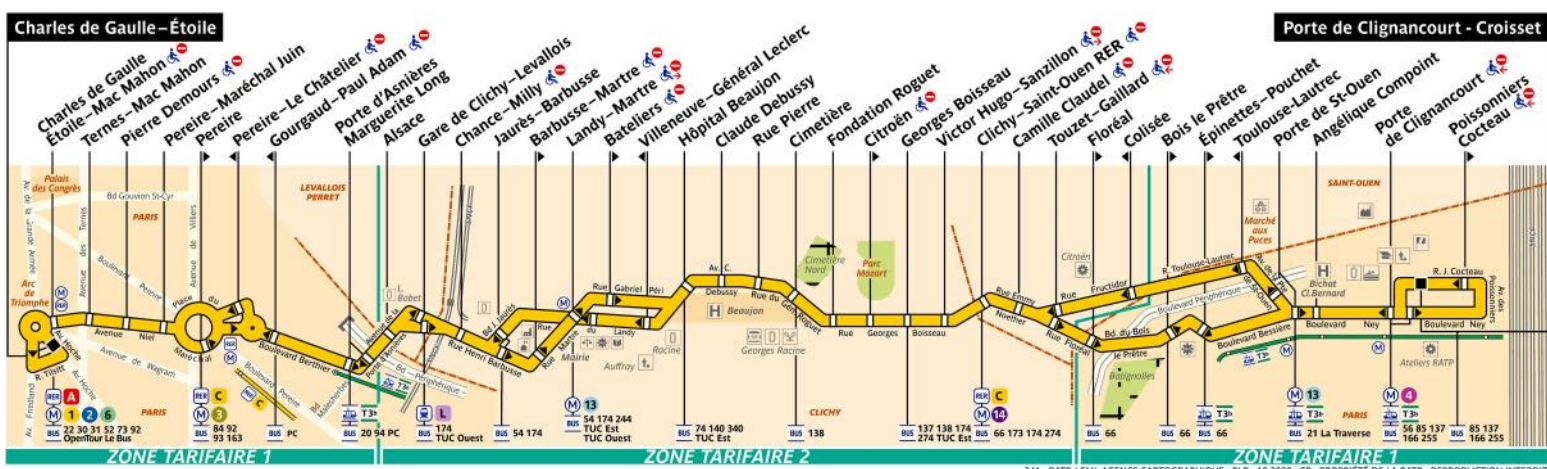

## RATP Paris Bus 341 timetables and route map

Charles de Gaulle Etoile to Porte de Clignancourt Croisset